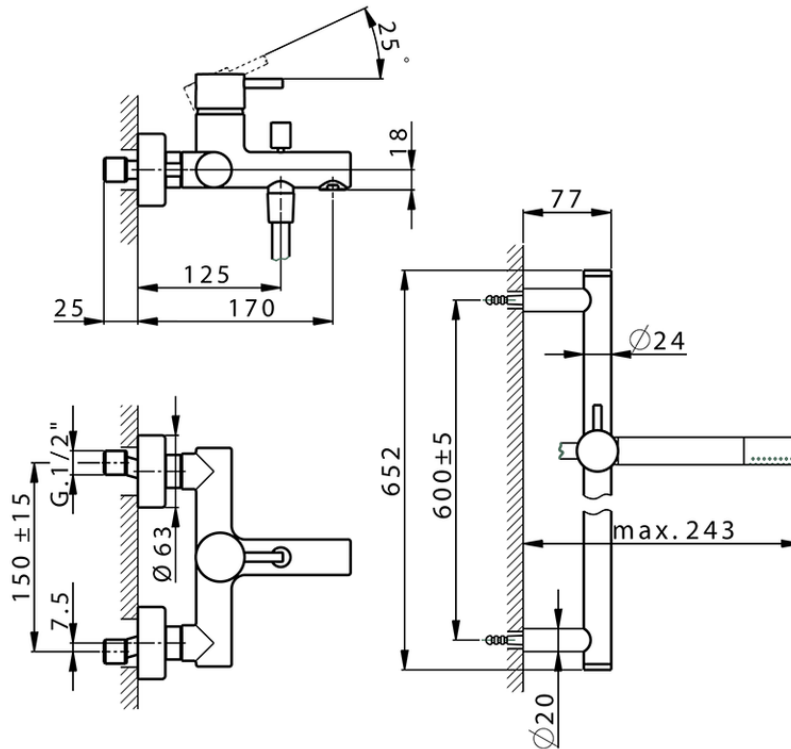

Single lever bath mixer, with shower set SLIM_SM000060

SM000060

<https://en.cisal.it/single-lever-bath-mixer-with-shower-set-slim-sm000060>

2026-07-03