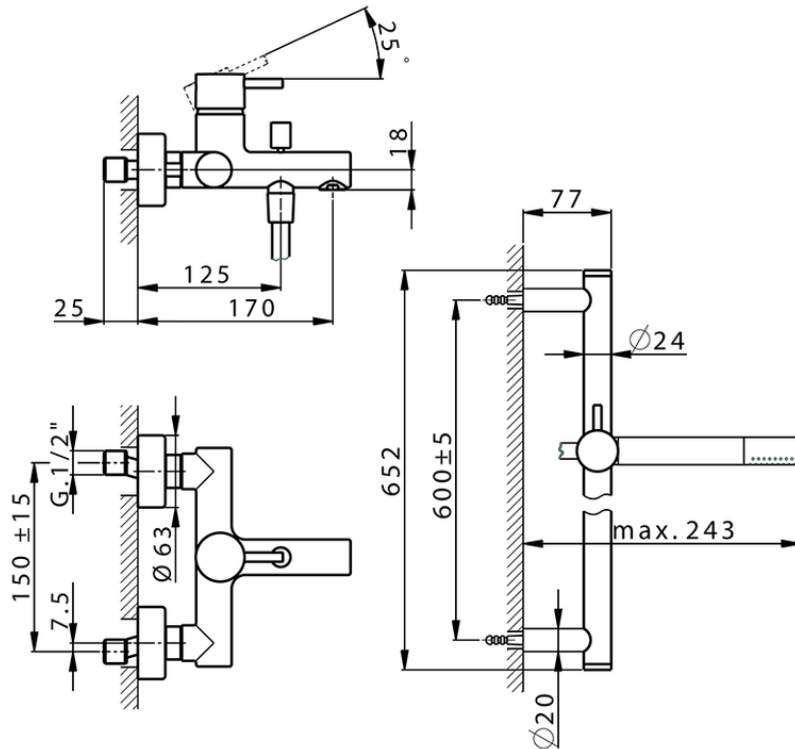

## Single lever bath mixer, with shower set SLIM\_SM000060

SM000060

<https://en.cisal.it/single-lever-bath-mixer-with-shower-set-slim-sm000060>

2026-04-26