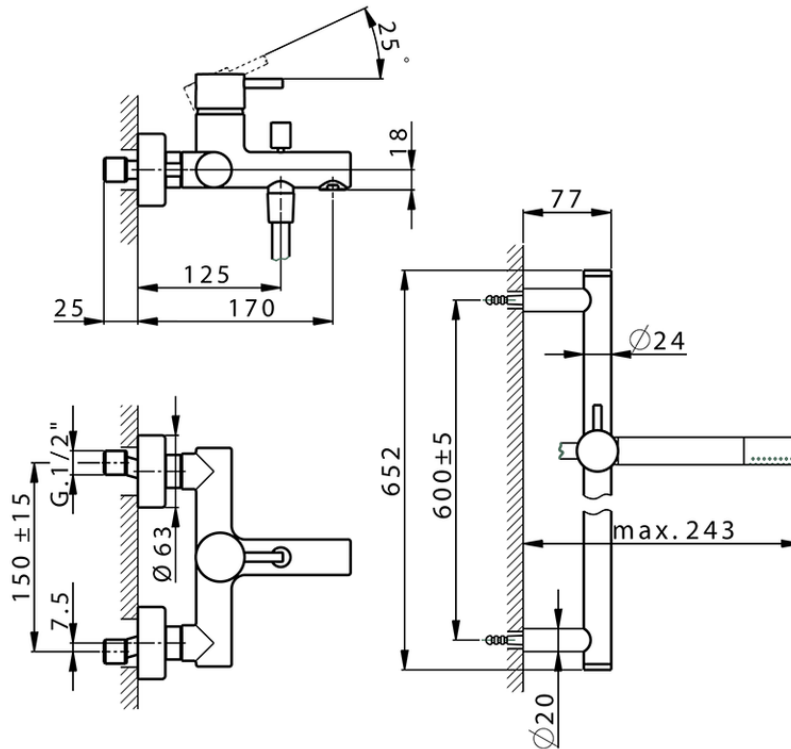

Single lever bath mixer, with shower set SLIM_SM000060

SM000060

<https://en.cisal.it/single-lever-bath-mixer-with-shower-set-slim-sm000060>

2026-04-06