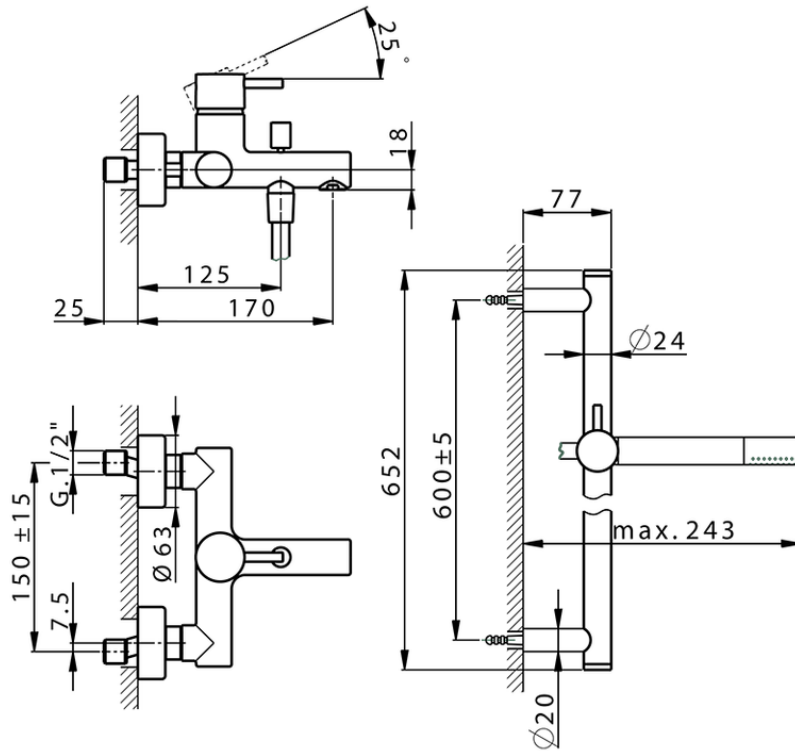

## Single lever bath mixer, with shower set SLIM\_SM000060

SM000060

<https://en.cisal.it/single-lever-bath-mixer-with-shower-set-slim-sm000060>

2026-06-13