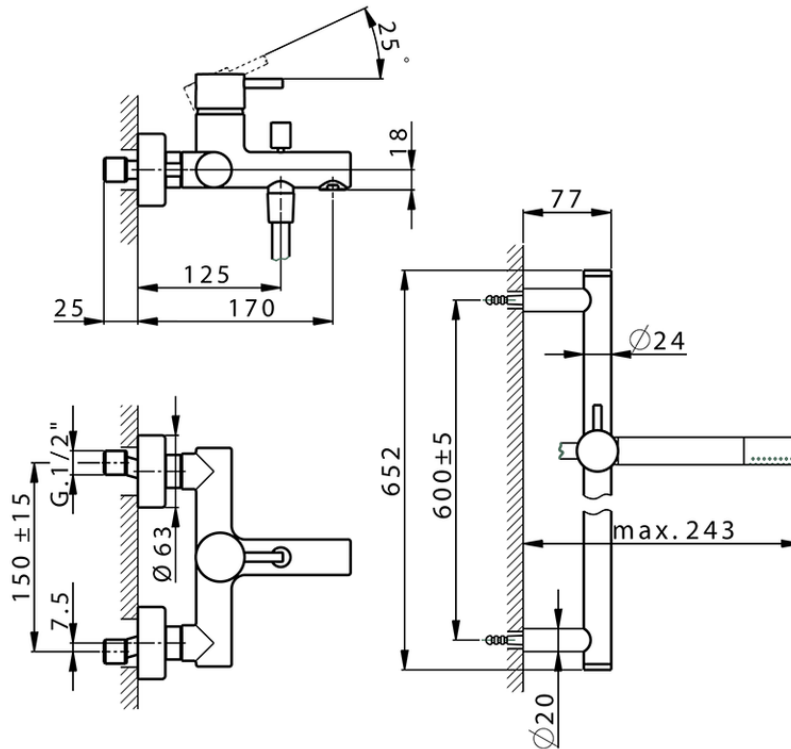

Single lever bath mixer, with shower set SLIM_SM000060

SM000060

<https://en.cisal.it/single-lever-bath-mixer-with-shower-set-slim-sm000060>

2026-05-17