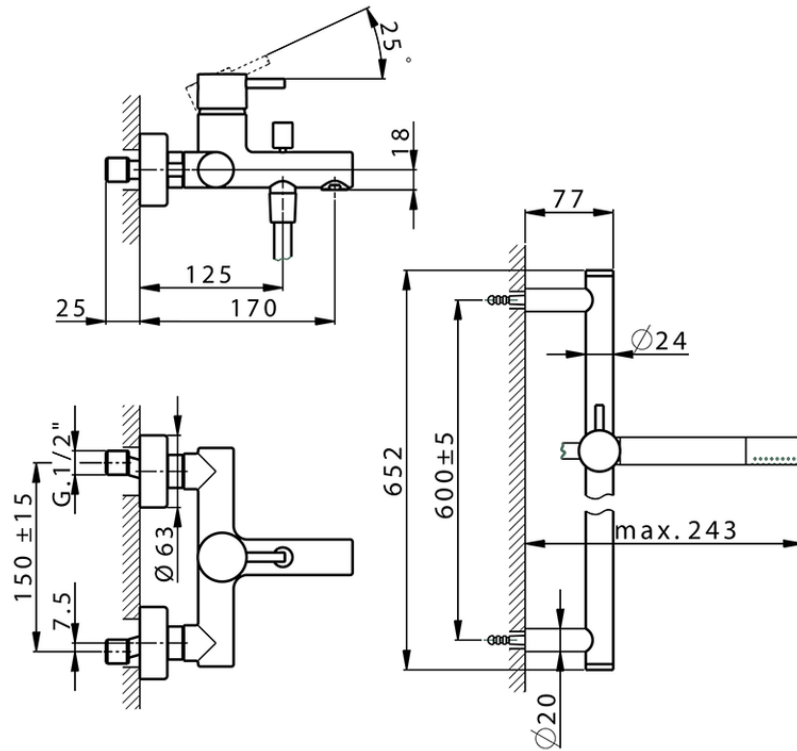

## Single lever bath mixer, with shower set SLIM\_SM000060

SM000060

<https://en.cisal.it/single-lever-bath-mixer-with-shower-set-slim-sm000060>

2026-06-14