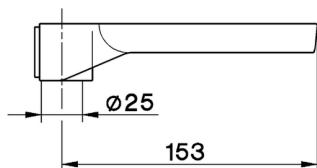

Soap-dish SHOWER_ZA009101

MODEL **ZA009101**

Soap-dish

AVAILABLE FINISHINGS

 **00** 00 Without finishing

CHARACTERISTICS

2024-12-22