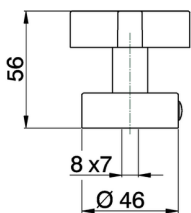

Lever for single lever mixer 'BA' SPARE PARTS_ZZ942660

MODEL **ZZ942660**

Lever for single lever mixer 'BA'

AVAILABLE FINISHINGS

21 21 Chrome

2A 2A Satin Brushed Nickel

CHARACTERISTICS

2026-06-10