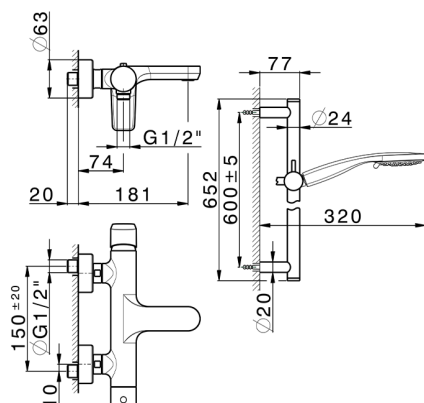

Single lever bath mixer, with shower set ROCK&ROLL_RK000060

MODEL **RK000060**

Single lever bath mixer, with shower set, 60 cm Rail with slide bracket, 100 mm ABS 3 sprays handshower, 150 cm SUPREME smooth flexible hose

AVAILABLE FINISHINGS

-  **21** 21 Chrome
-  **2F** 2F Brushed Nickel
-  **40** 40 Matt Black

CHARACTERISTICS

Cartridge Spare Parts **ZZ95409000**

35 mm Cartridge

EcoStop

EcoStop feature limits water flow to approximately 50% of maximum output with one point of resistance on setting. Push slightly past the middle stop only when full water output is required. This will save water up to 50%.