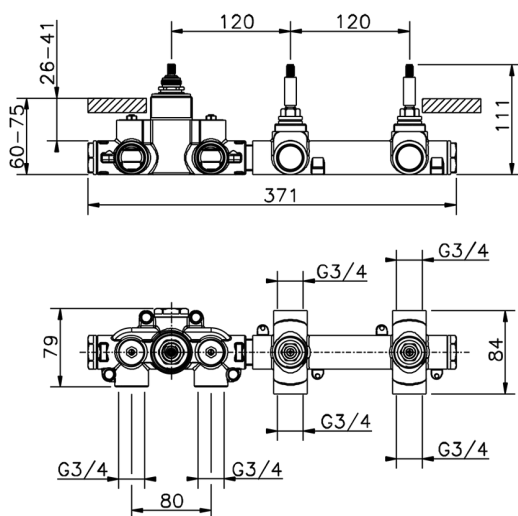

## 2 Function Concealed Thermostatic Valve CONCEALED\_ZA01R200

MODEL **ZA01R200**

2 Function Concealed Thermostatic Valve

AVAILABLE FINISHINGS

CHARACTERISTICS

Concealed **1**  
 Cartridge Spare Parts **23.51A.HF**  
**HF Thermostatic Valve**