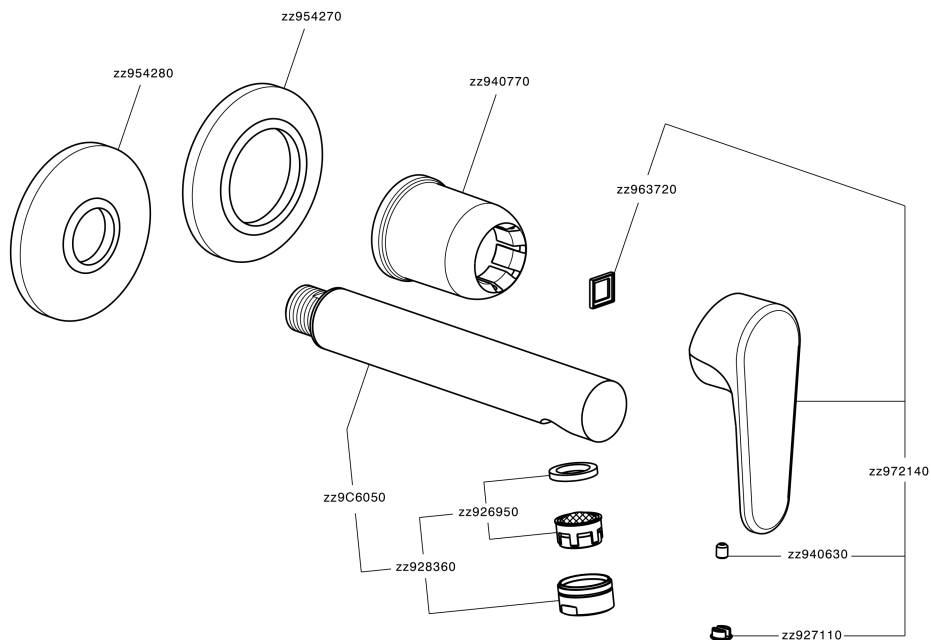

Exposed part for single lever washbasin valve ALMA_A3005512

A3005512

<https://en.cisal.it/exposed-part-for-single-lever-washbasin-valve-agma-a3005512>

2024-12-22