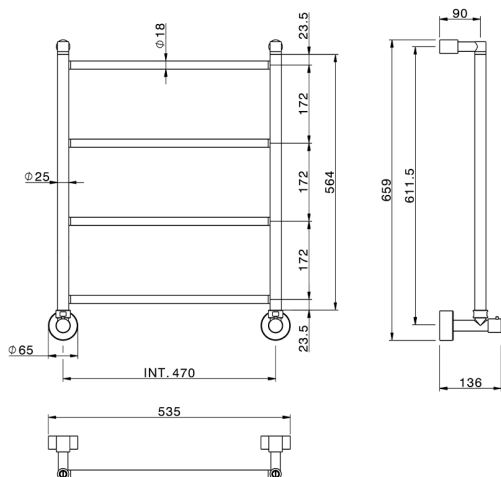

Fixed heated towel rail Ø18mm BATHROOM ACCESSORIES_ZA004920

MODEL **ZA004920**

Fixed heated towel rail Ø18mm, 1/2 M with eccentric union, Brass

AVAILABLE FINISHINGS

21 21 Chrome

CHARACTERISTICS

2026-06-13