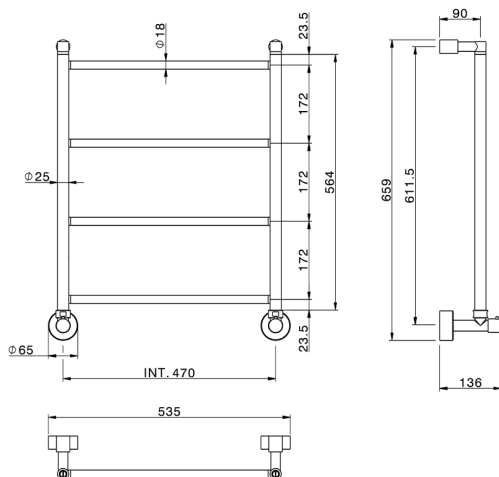

Fixed heated towel rail Ø18mm BATHROOM ACCESSORIES_ZA004920

MODEL **ZA004920**

Fixed heated towel rail Ø18mm, 1/2 M with eccentric union, Brass

AVAILABLE FINISHINGS

21 21 Chrome

CHARACTERISTICS

2026-04-28