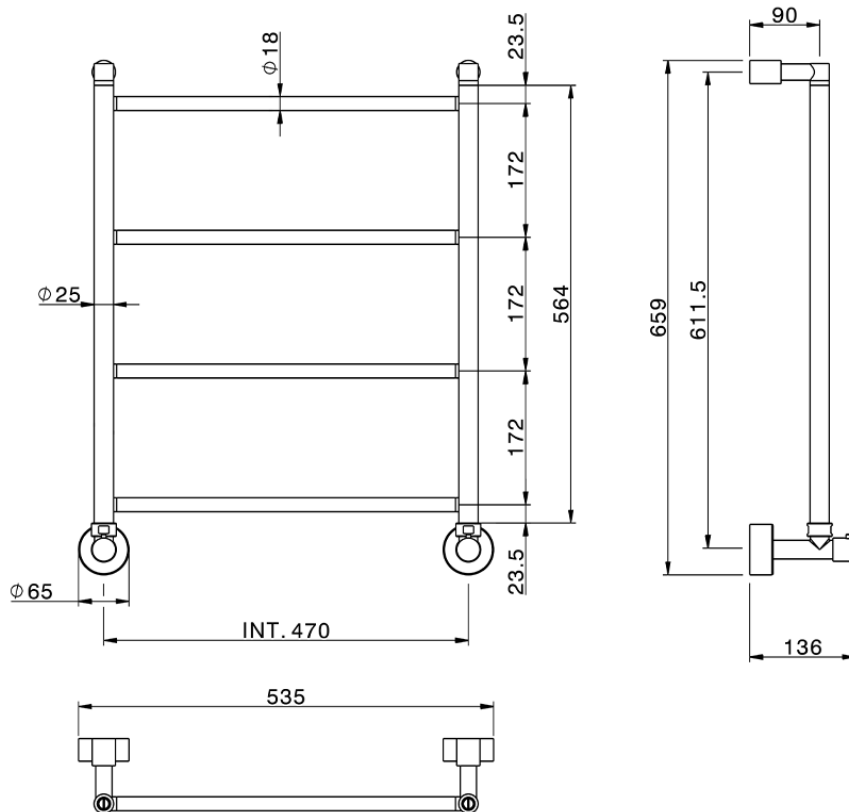

## Fixed heated towel rail Ø18mm BATHROOM ACCESSORIES\_ZA004920

ZA004920

<https://en.cisal.it/fixed-heated-towel-rail-o18mm-bathroom-accessories-za004920>

2026-04-08