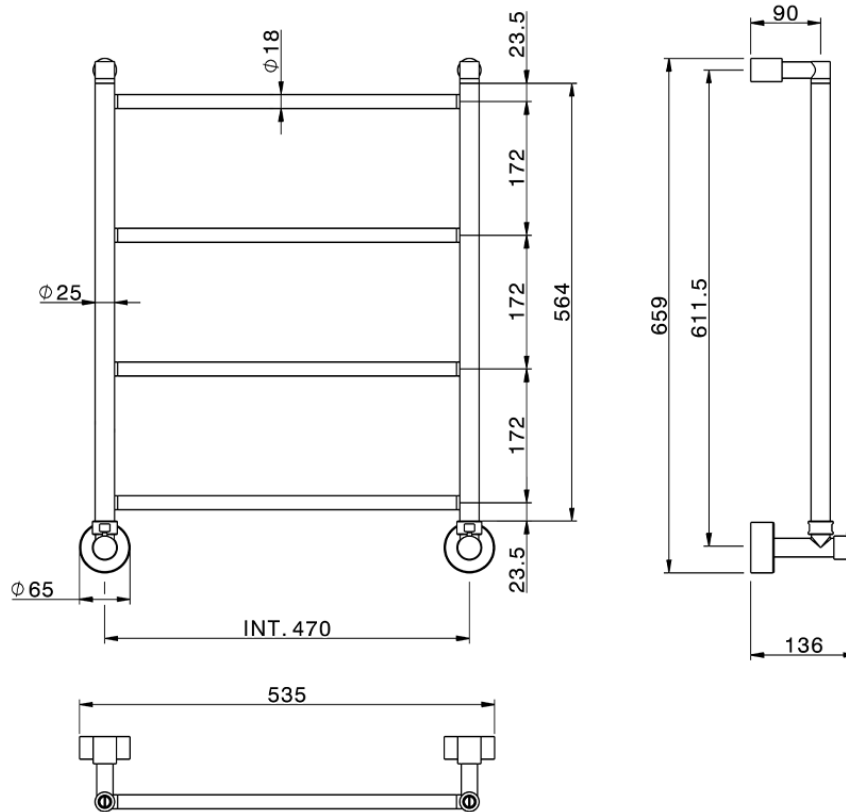

Fixed heated towel rail Ø18mm BATHROOM ACCESSORIES_ZA004920

ZA004920

<https://en.cisal.it/fixed-heated-towel-rail-o18mm-bathroom-accessories-za004920>

2026-04-28