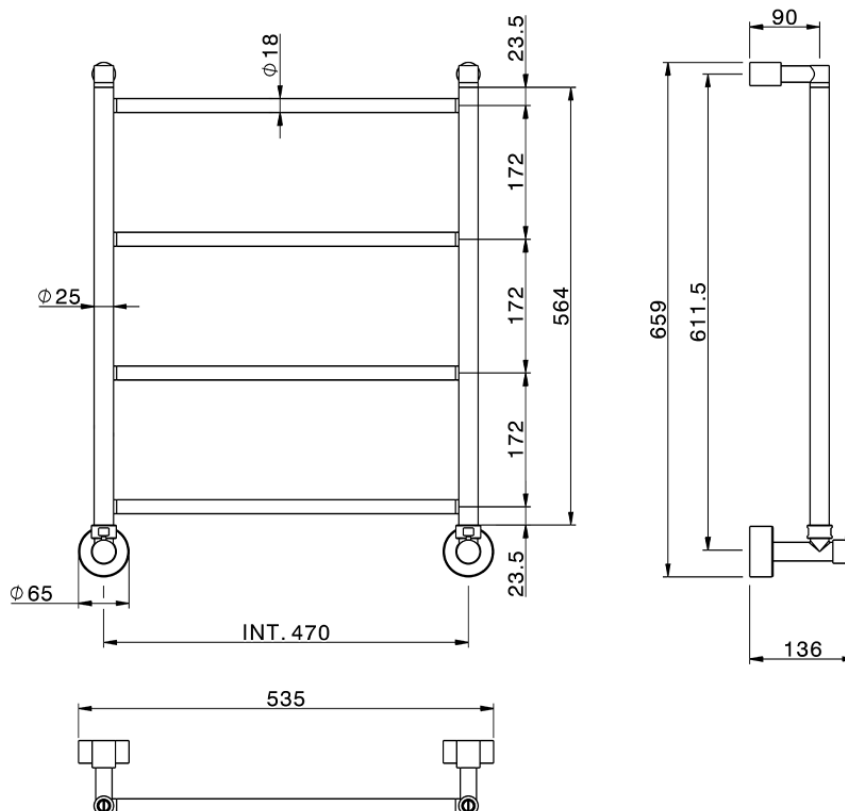

Fixed heated towel rail Ø18mm BATHROOM ACCESSORIES_ZA004920

ZA004920

<https://en.cisal.it/fixed-heated-towel-rail-o18mm-bathroom-accessories-za004920>

2026-05-19