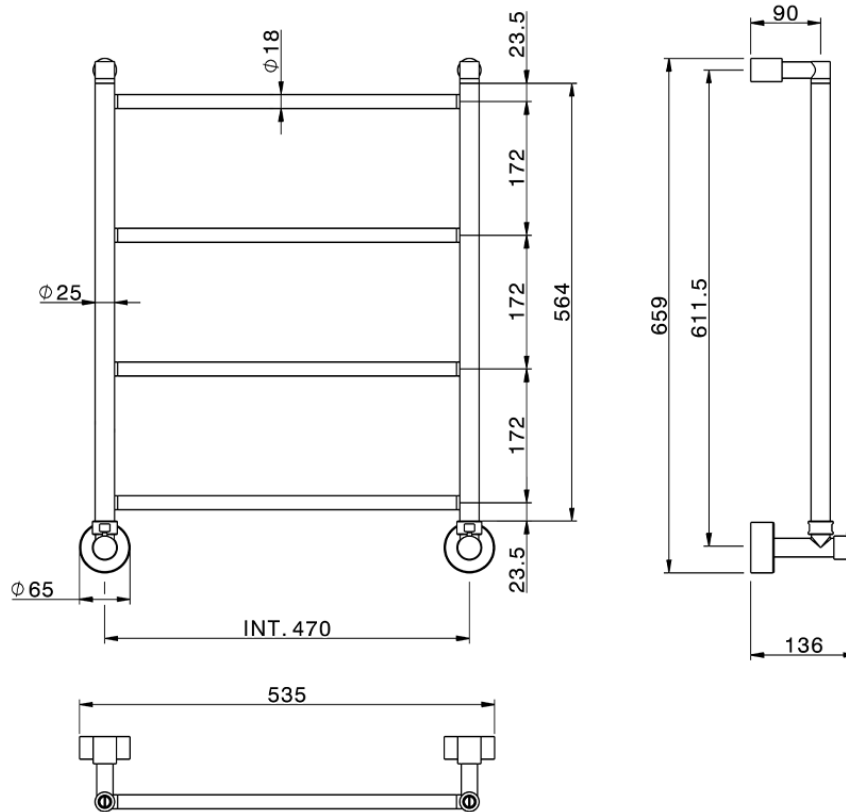

Fixed heated towel rail Ø18mm BATHROOM ACCESSORIES_ZA004920

ZA004920

<https://en.cisal.it/fixed-heated-towel-rail-o18mm-bathroom-accessories-za004920>

2026-06-13