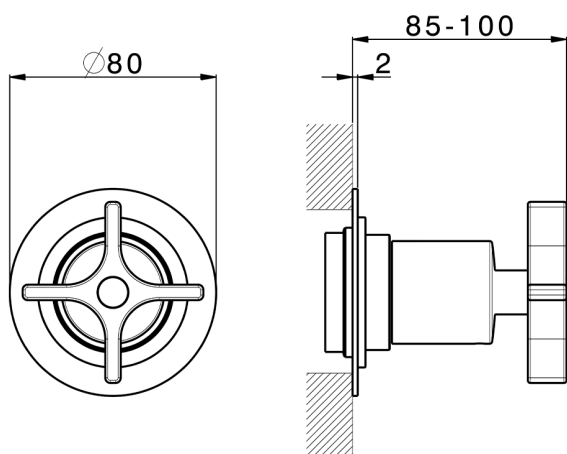

Stopvalve exposed part GRACE_GS003310

MODEL **GS003310**

Stopvalve exposed part, without concealed part, for item ZA003330-ZA003340

AVAILABLE FINISHINGS

-  **21** 21 Chrome
-  **2F** 2F Brushed Nickel
-  **2W** 2W Brushed Gold
-  **5H** 5H Dark Brass Brushed
-  **5L** 5L Brushed Black Titanium
-  **6T** 6T Chrome/Matt Black

CHARACTERISTICS

Installation **Concealed**

Required concealed parts **ZA003340**

ZA003330

1/2 Stopvalve concealed part CONCEALED_ZA003340

MODEL **ZA003340**

1/2" Stopvalve concealed part, opening counterclockwise

AVAILABLE FINISHINGS

 **04** 04 Without finishing

CHARACTERISTICS

Concealed **1**

Piastra/Plate/Plaque/Platte/Placa
 2-3mm: XX 31-46 YY 80-95
 10mm: XX 25-40 YY 76-91

3/4 Stopvalve concealed part CONCEALED_ZA003330

MODEL **ZA003330**

3/4" Stopvalve concealed part, opening counterclockwise

AVAILABLE FINISHINGS

04 04 Without finishing

CHARACTERISTICS

Concealed **1**

Piastra/Plate/Plaque/Platte/Placa

2-3mm: XX 31-46 YY 80-95