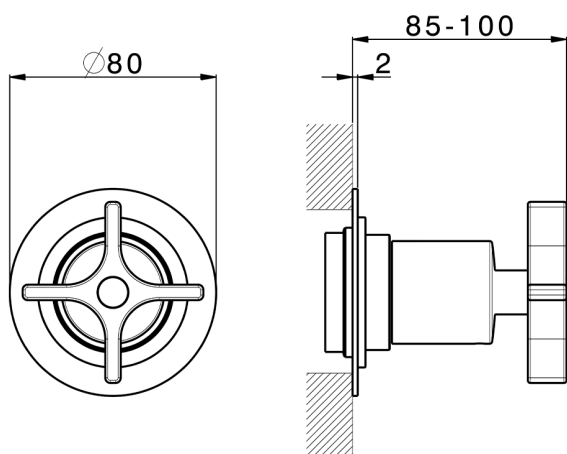

## Stopvalve exposed part GRACE\_GS003310

MODEL **GS003310**

Stopvalve exposed part, without concealed part, for item ZA003330-ZA003340

## 1/2 Stopvalve concealed part CONCEALED\_ZA003340

MODEL **ZA003340**

1/2" Stopvalve concealed part, opening counterclockwise

AVAILABLE FINISHINGS

 **04** 04 Without finishing

CHARACTERISTICS

Concealed **1**

Piastra/Plate/Plaque/Platte/Placa  
 2-3mm: XX 31-46 YY 80-95  
 10mm: XX 25-40 YY 76-91

2-3mm: XX 31-46 YY 80-95

10mm: XX 25-40 YY 76-91

2026-06-05