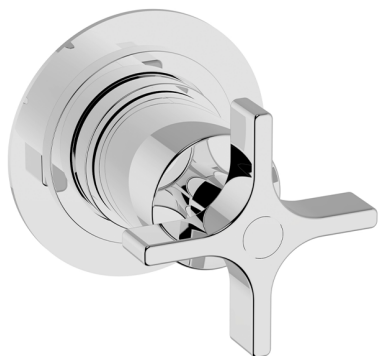

Stopvalve exposed part GRACE_GS003310

MODEL **GS003310**

Stopvalve exposed part, without concealed part, for item ZA003330-ZA003340

AVAILABLE FINISHINGS

-  **21** 21 Chrome
-  **2F** 2F Brushed Nickel
-  **2W** 2W Brushed Gold
-  **5H** 5H Dark Brass Brushed
-  **5L** 5L Brushed Black Titanium
-  **6T** 6T Chrome/Matt Black

CHARACTERISTICS

Installation **Concealed**

Required concealed parts **ZA003340**

ZA003330

1/2 Stopvalve concealed part CONCEALED_ZA003340

MODEL **ZA003340**

1/2" Stopvalve concealed part, opening counterclockwise

AVAILABLE FINISHINGS

 **04** 04 Without finishing

CHARACTERISTICS

Concealed **1**

Piastra/Plate/Plaque/Platte/Placa
 2-3mm: XX 31-46 YY 80-95
 10mm: XX 25-40 YY 76-91

3/4 Stopvalve concealed part CONCEALED_ZA003330

MODEL **ZA003330**

3/4" Stopvalve concealed part, opening counterclockwise

AVAILABLE FINISHINGS

04 04 Without finishing

CHARACTERISTICS

Concealed **1**

Piastra/Plate/Plaque/Platte/Placa

2-3mm: XX 31-46 YY 80-95