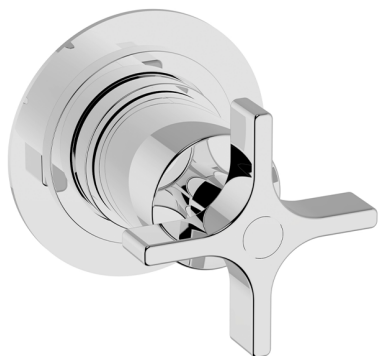

Stopvalve exposed part GRACE_GS003310

MODEL **GS003310**

Stopvalve exposed part, without concealed part, for item ZA003330-ZA003340

AVAILABLE FINISHINGS

-  **21** 21 Chrome
-  **2F** 2F Brushed Nickel
-  **2W** 2W Brushed Gold
-  **5H** 5H Dark Brass Brushed
-  **5L** 5L Brushed Black Titanium
-  **6T** 6T Chrome/Matt Black

CHARACTERISTICS

Installation **Concealed**

Required concealed parts **ZA003340**

ZA003330

1/2 Stopvalve concealed part CONCEALED_ZA003340

MODEL **ZA003340**

1/2" Stopvalve concealed part, opening counterclockwise

AVAILABLE FINISHINGS

04 04 Without finishing

CHARACTERISTICS

Concealed **1**

Piastra/Plate/Plaque/Platte/Placa
 2-3mm: XX 31-46 YY 80-95
 10mm: XX 25-40 YY 76-91

3/4 Stopvalve concealed part CONCEALED_ZA003330

MODEL **ZA003330**

3/4" Stopvalve concealed part, opening counterclockwise

AVAILABLE FINISHINGS

04 04 Without finishing

CHARACTERISTICS

Concealed **1**

Piastra/Plate/Plaque/Platte/Placa

2-3mm: XX 31-46 YY 80-95