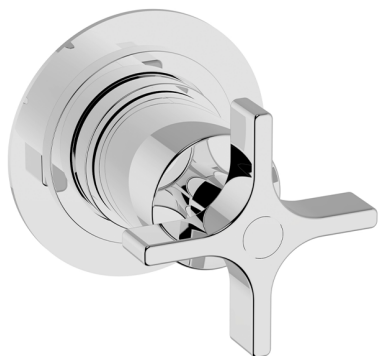

## Stopvalve exposed part GRACE\_GS003310

MODEL **GS003310**

Stopvalve exposed part, without concealed part, for item ZA003330-ZA003340

## 1/2 Stopvalve concealed part CONCEALED\_ZA003340

MODEL **ZA003340**

1/2" Stopvalve concealed part, opening counterclockwise

AVAILABLE FINISHINGS

 **04** 04 Without finishing

CHARACTERISTICS

Concealed **1**

Piastra/Plate/Plaque/Platte/Placa  
 2-3mm: XX 31-46 YY 80-95  
 10mm: XX 25-40 YY 76-91

## 3/4 Stopvalve concealed part CONCEALED\_ZA003330

MODEL **ZA003330**

3/4" Stopvalve concealed part, opening counterclockwise

AVAILABLE FINISHINGS

CHARACTERISTICS

Concealed **1**

Piastra/Plate/Plaque/Platte/Placa