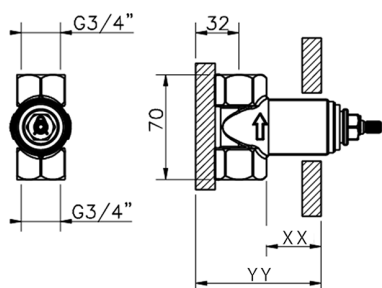

Piastra/Plate/Plaque/Platte/Placa  
 2-3mm: XX 31-46 YY 80-95  
 10mm: XX 25-40 YY 76-91

## 3/4 Stopvalve concealed part CONCEALED\_ZA003330

MODEL **ZA003330**

3/4" Stopvalve concealed part, opening counterclockwise

AVAILABLE FINISHINGS

CHARACTERISTICS

Concealed **1**

Piastra/Plate/Plaque/Platte/Placa

2-3mm: XX 31-46 YY 80-95

10mm: XX 25-40 YY 76-91

2026-06-05