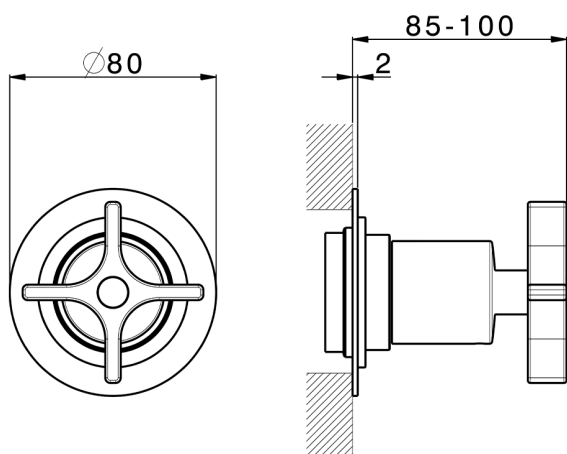

Stopvalve exposed part GRACE_GS003310

MODEL **GS003310**

Stopvalve exposed part, without concealed part, for item ZA003330-ZA003340

AVAILABLE FINISHINGS

-  **21** 21 Chrome
-  **2F** 2F Brushed Nickel
-  **2W** 2W Brushed Gold
-  **5H** 5H Dark Brass Brushed
-  **5L** 5L Brushed Black Titanium
-  **6T** 6T Chrome/Matt Black

CHARACTERISTICS

Installation **Concealed**

Required concealed parts **ZA003340**

ZA003330

1/2 Stopvalve concealed part CONCEALED_ZA003340

MODEL **ZA003340**

1/2" Stopvalve concealed part, opening counterclockwise

AVAILABLE FINISHINGS

04 04 Without finishing

CHARACTERISTICS

Concealed **1**

Piastra/Plate/Plaque/Platte/Placa
 2-3mm: XX 31-46 YY 80-95
 10mm: XX 25-40 YY 76-91

3/4 Stopvalve concealed part CONCEALED_ZA003330

MODEL **ZA003330**

3/4" Stopvalve concealed part, opening counterclockwise

AVAILABLE FINISHINGS

04 04 Without finishing

CHARACTERISTICS

Concealed **1**

Piastra/Plate/Plaque/Platte/Placa

2-3mm: XX 31-46 YY 80-95