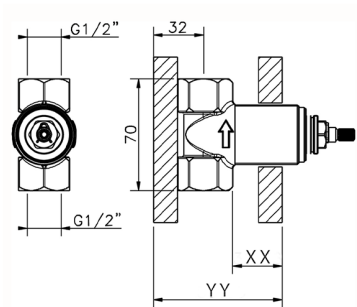

Stopvalve exposed part GRACE_GS003310

MODEL **GS003310**

Stopvalve exposed part, without concealed part, for item ZA003330-ZA003340

AVAILABLE FINISHINGS

-  **21** 21 Chrome
-  **2F** 2F Brushed Nickel
-  **2W** 2W Brushed Gold
-  **5H** 5H Dark Brass Brushed
-  **5L** 5L Brushed Black Titanium
-  **6T** 6T Chrome/Matt Black

CHARACTERISTICS

Installation **Concealed**

Required concealed parts **ZA003340**

ZA003330

1/2 Stopvalve concealed part CONCEALED_ZA003340

MODEL **ZA003340**

1/2" Stopvalve concealed part, opening counterclockwise

AVAILABLE FINISHINGS

04 04 Without finishing

CHARACTERISTICS

Concealed **1**

Piastra/Plate/Plaque/Platte/Placa
 2-3mm: XX 31-46 YY 80-95
 10mm: XX 25-40 YY 76-91

3/4 Stopvalve concealed part CONCEALED_ZA003330

MODEL **ZA003330**

3/4" Stopvalve concealed part, opening counterclockwise

AVAILABLE FINISHINGS

04 04 Without finishing

CHARACTERISTICS

Concealed **1**

Piastra/Plate/Plaque/Platte/Placa

2-3mm: XX 31-46 YY 80-95