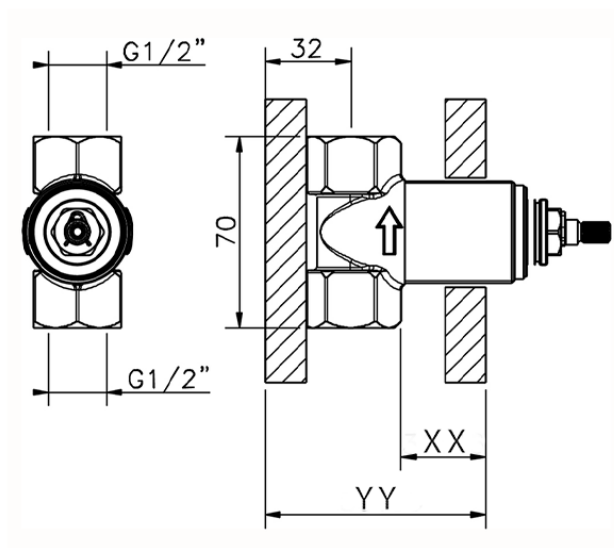

Stopvalve exposed part GRACE_GS003310

GS003310

<https://en.cisal.it/stopvalve-exposed-part-grace-gs003310>

Piastra/Plate/Plaque/Platte/Placa
 2-3mm: XX 31-46 YY 80-95
 10mm: XX 25-40 YY 76-91

ZA003340

<https://en.cisal.it/1-2-stopvalve-concealed-part-concealed-za003340>

Piastra/Plate/Plaque/Platte/Placa
 2-3mm: XX 31-46 YY 80-95
 10mm: XX 25-40 YY 76-91