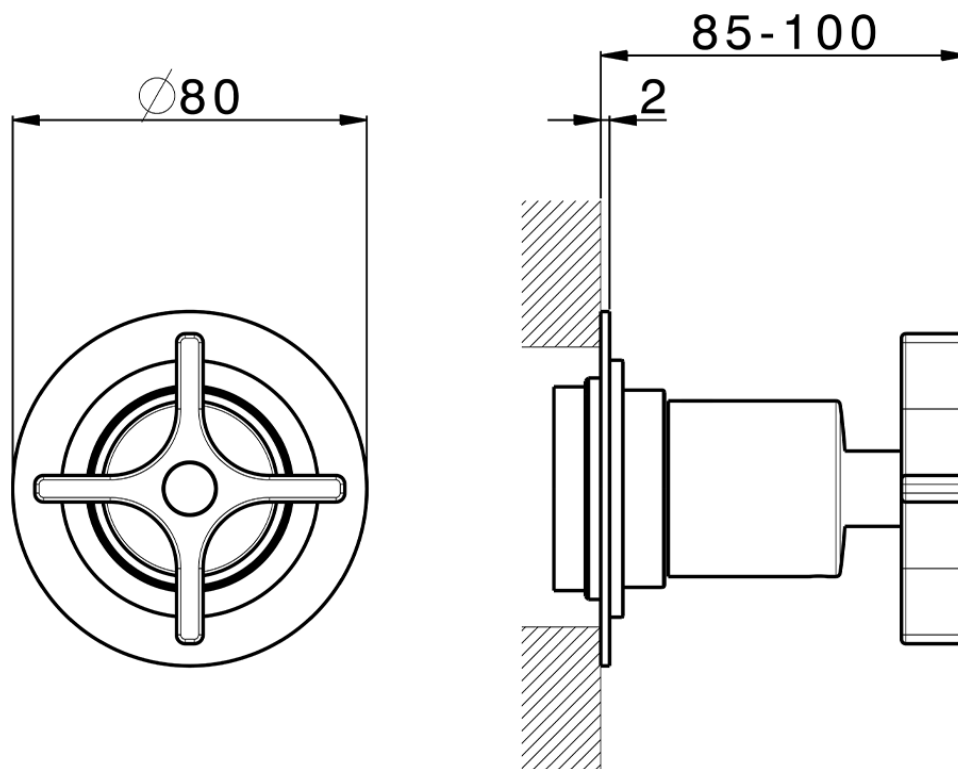

Stopvalve exposed part GRACE_GS003310

GS003310

<https://en.cisal.it/stopvalve-exposed-part-grace-gs003310>

Piastra/Plate/Plaque/Platte/Placa
 2-3mm: XX 31-46 YY 80-95
 10mm: XX 25-40 YY 76-91

ZA003340

<https://en.cisal.it/1-2-stopvalve-concealed-part-concealed-za003340>

Piastra/Plate/Plaque/Platte/Placa
 2-3mm: XX 31-46 YY 80-95
 10mm: XX 25-40 YY 76-91