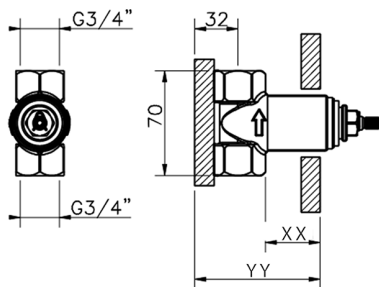

CHARACTERISTICS

Installation **Concealed**

Required concealed parts **ZA003340**

ZA003330

1/2 Stopvalve concealed part CONCEALED_ZA003340

MODEL **ZA003340**

1/2" Stopvalve concealed part, opening counterclockwise

AVAILABLE FINISHINGS

CHARACTERISTICS

Concealed **1**

Piastra/Plate/Plaque/Platte/Placa
 2-3mm: XX 31-46 YY 80-95
 10mm: XX 25-40 YY 76-91

3/4 Stopvalve concealed part CONCEALED_ZA003330

MODEL **ZA003330**

3/4" Stopvalve concealed part, opening counterclockwise

AVAILABLE FINISHINGS

04 04 Without finishing

CHARACTERISTICS

Concealed **1**

Piastra/Plate/Plaque/Platte/Placa

2-3mm: XX 31-46 YY 80-95

10mm: XX 25-40 YY 76-91

2026-04-25