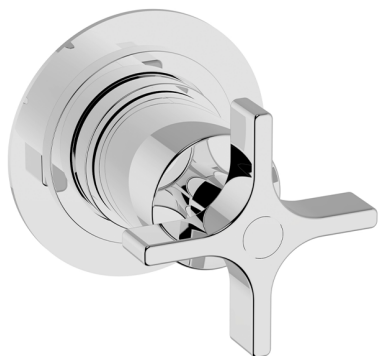

Stopvalve exposed part GRACE_GS003310

MODEL **GS003310**

Stopvalve exposed part, without concealed part, for item ZA003330-ZA003340

AVAILABLE FINISHINGS

-  **21** 21 Chrome
-  **2F** 2F Brushed Nickel
-  **2W** 2W Brushed Gold
-  **5H** 5H Dark Brass Brushed
-  **5L** 5L Brushed Black Titanium
-  **6T** 6T Chrome/Matt Black

CHARACTERISTICS

Installation **Concealed**

Required concealed parts **ZA003340**

ZA003330

1/2 Stopvalve concealed part CONCEALED_ZA003340

MODEL **ZA003340**

1/2" Stopvalve concealed part, opening counterclockwise

AVAILABLE FINISHINGS

CHARACTERISTICS

Concealed **1**

Piastra/Plate/Plaque/Platte/Placa
 2-3mm: XX 31-46 YY 80-95
 10mm: XX 25-40 YY 76-91

3/4 Stopvalve concealed part CONCEALED_ZA003330

MODEL **ZA003330**

3/4" Stopvalve concealed part, opening counterclockwise

AVAILABLE FINISHINGS

04 04 Without finishing

CHARACTERISTICS

Concealed **1**

Piastra/Plate/Plaque/Platte/Placa

2-3mm: XX 31-46 YY 80-95

10mm: XX 25-40 YY 76-91

2026-04-25