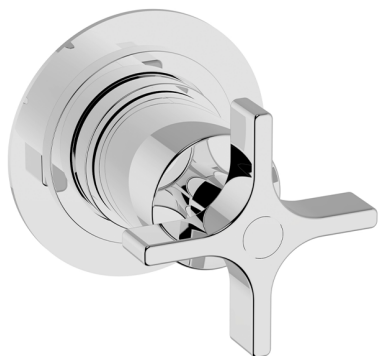

Stopvalve exposed part GRACE_GS003310

MODEL **GS003310**

Stopvalve exposed part, without concealed part, for item ZA003330-ZA003340

AVAILABLE FINISHINGS

-  **21** 21 Chrome
-  **2F** 2F Brushed Nickel
-  **2W** 2W Brushed Gold
-  **5H** 5H Dark Brass Brushed
-  **5L** 5L Brushed Black Titanium
-  **6T** 6T Chrome/Matt Black

CHARACTERISTICS

Installation **Concealed**

Required concealed parts **ZA003340**

ZA003330

1/2 Stopvalve concealed part CONCEALED_ZA003340

MODEL **ZA003340**

1/2" Stopvalve concealed part, opening counterclockwise

AVAILABLE FINISHINGS

CHARACTERISTICS

Concealed **1**

Piastra/Plate/Plaque/Platte/Placa
 2-3mm: XX 31-46 YY 80-95
 10mm: XX 25-40 YY 76-91

3/4 Stopvalve concealed part CONCEALED_ZA003330

MODEL **ZA003330**

3/4" Stopvalve concealed part, opening counterclockwise

AVAILABLE FINISHINGS

04 04 Without finishing

CHARACTERISTICS

Concealed **1**

Piastra/Plate/Plaque/Platte/Placa

2-3mm: XX 31-46 YY 80-95

10mm: XX 25-40 YY 76-91

2026-06-17