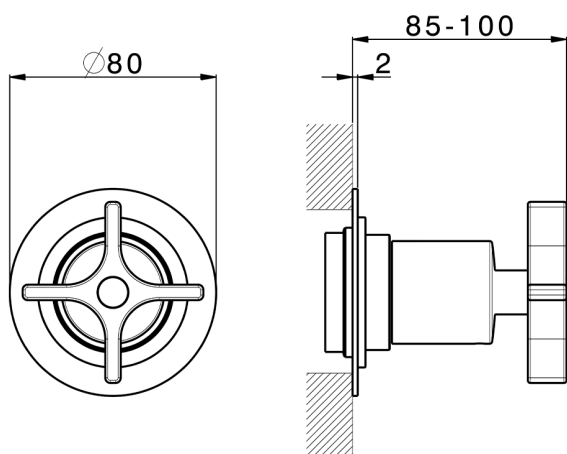

Stopvalve exposed part GRACE_GS003310

MODEL **GS003310**

Stopvalve exposed part, without concealed part, for item ZA003330-ZA003340

AVAILABLE FINISHINGS

-  **21** 21 Chrome
-  **2F** 2F Brushed Nickel
-  **2W** 2W Brushed Gold
-  **5H** 5H Dark Brass Brushed
-  **5L** 5L Brushed Black Titanium
-  **6T** 6T Chrome/Matt Black

CHARACTERISTICS

Installation **Concealed**

Required concealed parts **ZA003340**

ZA003330

1/2 Stopvalve concealed part CONCEALED_ZA003340

MODEL **ZA003340**

1/2" Stopvalve concealed part, opening counterclockwise

AVAILABLE FINISHINGS

CHARACTERISTICS

Concealed **1**

Piastra/Plate/Plaque/Platte/Placa
 2-3mm: XX 31-46 YY 80-95
 10mm: XX 25-40 YY 76-91

3/4 Stopvalve concealed part CONCEALED_ZA003330

MODEL **ZA003330**

3/4" Stopvalve concealed part, opening counterclockwise

AVAILABLE FINISHINGS

04 04 Without finishing

CHARACTERISTICS

Concealed **1**

Piastra/Plate/Plaque/Platte/Placa

2-3mm: XX 31-46 YY 80-95

10mm: XX 25-40 YY 76-91

2026-04-25