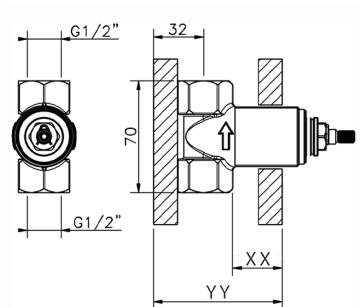

Stopvalve exposed part GRACE_GS003310

MODEL **GS003310**

Stopvalve exposed part, without concealed part, for item ZA003330-ZA003340

AVAILABLE FINISHINGS

-  **21** 21 Chrome
-  **2F** 2F Brushed Nickel
-  **2W** 2W Brushed Gold
-  **5H** 5H Dark Brass Brushed
-  **5L** 5L Brushed Black Titanium
-  **6T** 6T Chrome/Matt Black

CHARACTERISTICS

Installation **Concealed**

Required concealed parts **ZA003340**

ZA003330

1/2 Stopvalve concealed part CONCEALED_ZA003340

MODEL **ZA003340**

1/2" Stopvalve concealed part, opening counterclockwise

AVAILABLE FINISHINGS

CHARACTERISTICS

Concealed **1**

Piastra/Plate/Plaque/Platte/Placa
 2-3mm: XX 31-46 YY 80-95
 10mm: XX 25-40 YY 76-91

3/4 Stopvalve concealed part CONCEALED_ZA003330

MODEL **ZA003330**

3/4" Stopvalve concealed part, opening counterclockwise

AVAILABLE FINISHINGS

04 04 Without finishing

CHARACTERISTICS

Concealed **1**

Piastra/Plate/Plaque/Platte/Placa

2-3mm: XX 31-46 YY 80-95

10mm: XX 25-40 YY 76-91

2026-06-17