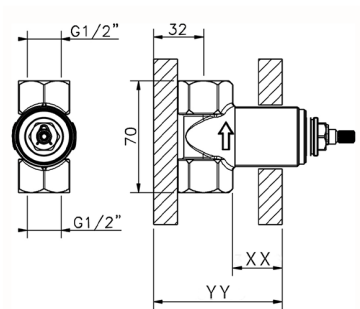

Stopvalve exposed part GRACE_GS003310

MODEL **GS003310**

Stopvalve exposed part, without concealed part, for item ZA003330-ZA003340

AVAILABLE FINISHINGS

-  **21** 21 Chrome
-  **2F** 2F Brushed Nickel
-  **2W** 2W Brushed Gold
-  **5H** 5H Dark Brass Brushed
-  **5L** 5L Brushed Black Titanium
-  **6T** 6T Chrome/Matt Black

CHARACTERISTICS

Installation **Concealed**

Required concealed parts **ZA003340**

ZA003330

1/2 Stopvalve concealed part CONCEALED_ZA003340

MODEL **ZA003340**

1/2" Stopvalve concealed part, opening counterclockwise

AVAILABLE FINISHINGS

CHARACTERISTICS

Concealed **1**

Piastra/Plate/Plaque/Platte/Placa
 2-3mm: XX 31-46 YY 80-95
 10mm: XX 25-40 YY 76-91

3/4 Stopvalve concealed part CONCEALED_ZA003330

MODEL **ZA003330**

3/4" Stopvalve concealed part, opening counterclockwise

AVAILABLE FINISHINGS

04 04 Without finishing

CHARACTERISTICS

Concealed **1**

Piastra/Plate/Plaque/Platte/Placa

2-3mm: XX 31-46 YY 80-95

10mm: XX 25-40 YY 76-91

2026-04-25