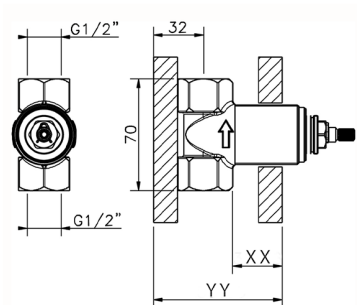

Stopvalve exposed part GRACE_GS003310

MODEL **GS003310**

Stopvalve exposed part, without concealed part, for item ZA003330-ZA003340

AVAILABLE FINISHINGS

-  **21** 21 Chrome
-  **2F** 2F Brushed Nickel
-  **2W** 2W Brushed Gold
-  **5H** 5H Dark Brass Brushed
-  **5L** 5L Brushed Black Titanium
-  **6T** 6T Chrome/Matt Black

CHARACTERISTICS

Installation **Concealed**

Required concealed parts **ZA003340**

ZA003330

1/2 Stopvalve concealed part CONCEALED_ZA003340

MODEL **ZA003340**

1/2" Stopvalve concealed part, opening counterclockwise

AVAILABLE FINISHINGS

 **04** 04 Without finishing

CHARACTERISTICS

Concealed **1**

Piastra/Plate/Plaque/Platte/Placa
 2-3mm: XX 31-46 YY 80-95
 10mm: XX 25-40 YY 76-91

3/4 Stopvalve concealed part CONCEALED_ZA003330

MODEL **ZA003330**

3/4" Stopvalve concealed part, opening counterclockwise

AVAILABLE FINISHINGS

04 04 Without finishing

CHARACTERISTICS

Concealed **1**

Piastra/Plate/Plaque/Platte/Placa

2-3mm: XX 31-46 YY 80-95