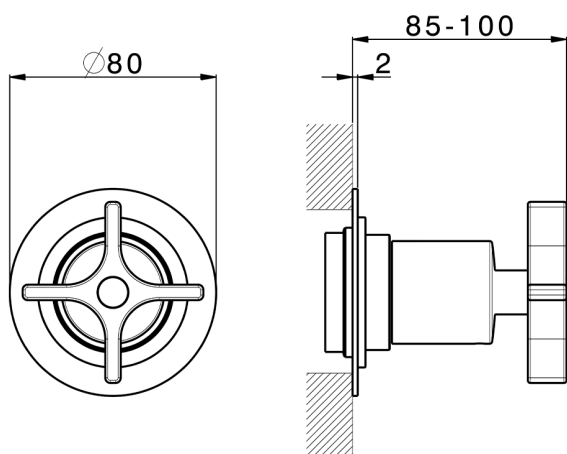

Stopvalve exposed part GRACE_GS003310

MODEL **GS003310**

Stopvalve exposed part, without concealed part, for item ZA003330-ZA003340

AVAILABLE FINISHINGS

-  **21** 21 Chrome
-  **2F** 2F Brushed Nickel
-  **2W** 2W Brushed Gold
-  **5H** 5H Dark Brass Brushed
-  **5L** 5L Brushed Black Titanium
-  **6T** 6T Chrome/Matt Black

CHARACTERISTICS

Installation **Concealed**

Required concealed parts **ZA003340**

ZA003330

1/2 Stopvalve concealed part CONCEALED_ZA003340

MODEL **ZA003340**

1/2" Stopvalve concealed part, opening counterclockwise

AVAILABLE FINISHINGS

CHARACTERISTICS

Concealed **1**

Piastra/Plate/Plaque/Platte/Placa
 2-3mm: XX 31-46 YY 80-95
 10mm: XX 25-40 YY 76-91

3/4 Stopvalve concealed part CONCEALED_ZA003330

MODEL **ZA003330**

3/4" Stopvalve concealed part, opening counterclockwise

AVAILABLE FINISHINGS

04 04 Without finishing

CHARACTERISTICS

Concealed **1**

Piastra/Plate/Plaque/Platte/Placa

2-3mm: XX 31-46 YY 80-95

10mm: XX 25-40 YY 76-91

2026-06-17