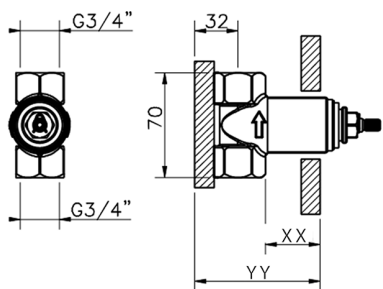

AVAILABLE FINISHINGS

 **04** 04 Without finishing

CHARACTERISTICS

Concealed **1**

Piastra/Plate/Plaque/Platte/Placa
 2-3mm: XX 31-46 YY 80-95
 10mm: XX 25-40 YY 76-91

3/4 Stopvalve concealed part CONCEALED_ZA003330

MODEL **ZA003330**

3/4" Stopvalve concealed part, opening counterclockwise

AVAILABLE FINISHINGS

04 04 Without finishing

CHARACTERISTICS

Concealed **1**

Piastra/Plate/Plaque/Platte/Placa

2-3mm: XX 31-46 YY 80-95

10mm: XX 25-40 YY 76-91

2026-06-04