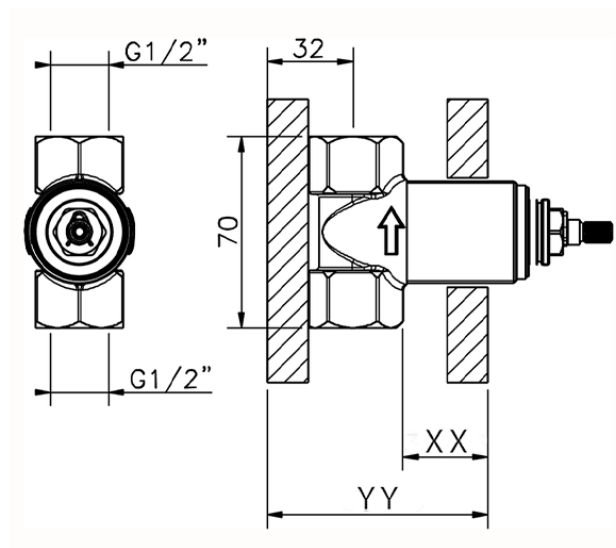

Stopvalve exposed part GRACE_GS003310

GS003310

<https://en.cisal.it/stopvalve-exposed-part-grace-gs003310>

Piastra/Plate/Plaque/Platte/Placa
 2-3mm: XX 31-46 YY 80-95
 10mm: XX 25-40 YY 76-91

ZA003340

<https://en.cisal.it/1-2-stopvalve-concealed-part-concealed-za003340>

Piastra/Plate/Plaque/Platte/Placa
 2-3mm: XX 31-46 YY 80-95
 10mm: XX 25-40 YY 76-91