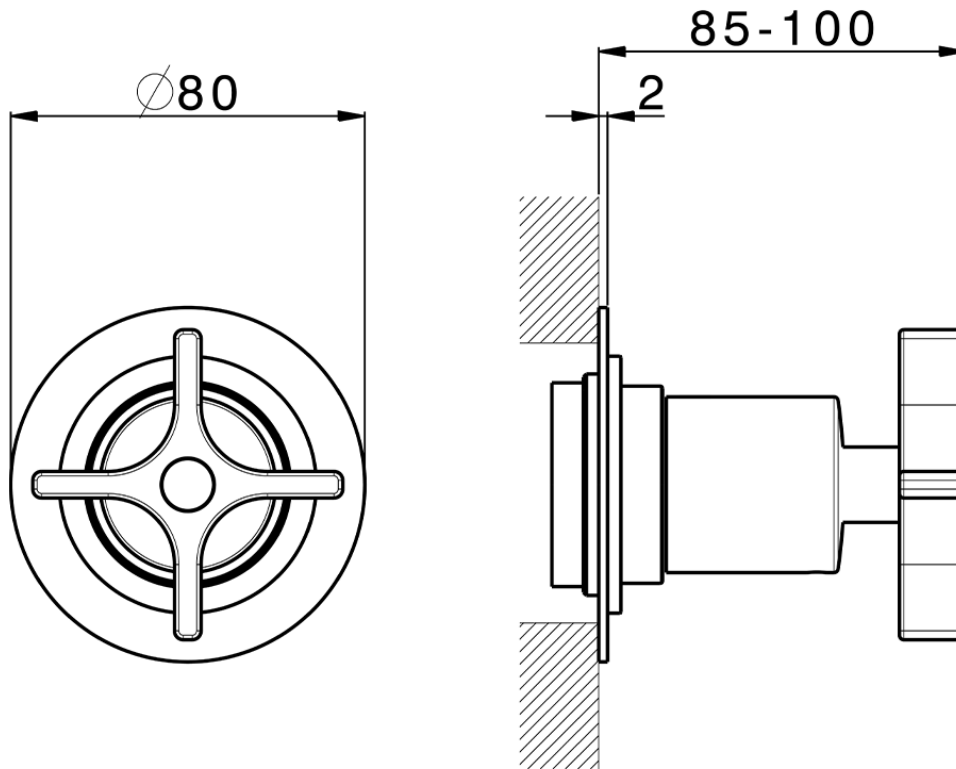

## Stopvalve exposed part GRACE\_GS003310

GS003310

<https://en.cisal.it/stopvalve-exposed-part-grace-gs003310>

Piastra/Plate/Plaque/Platte/Placa  
 2-3mm: XX 31-46 YY 80-95  
 10mm: XX 25-40 YY 76-91

ZA003340

<https://en.cisal.it/1-2-stopvalve-concealed-part-concealed-za003340>

Piastra/Plate/Plaque/Platte/Placa  
 2-3mm: XX 31-46 YY 80-95  
 10mm: XX 25-40 YY 76-91