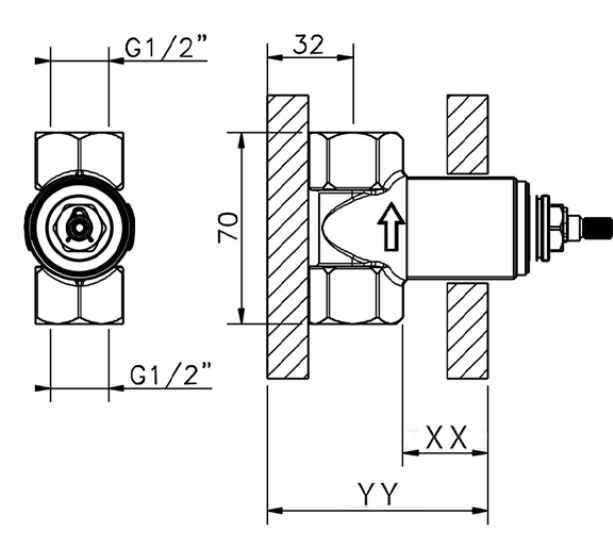

## Stopvalve exposed part GRACE\_GS003310

GS003310

<https://en.cisal.it/stopvalve-exposed-part-grace-gs003310>

Piastra/Plate/Plaque/Platte/Placa  
 2-3mm: XX 31-46 YY 80-95  
 10mm: XX 25-40 YY 76-91

ZA003340

<https://en.cisal.it/1-2-stopvalve-concealed-part-concealed-za003340>

Piastra/Plate/Plaque/Platte/Placa  
 2-3mm: XX 31-46 YY 80-95  
 10mm: XX 25-40 YY 76-91