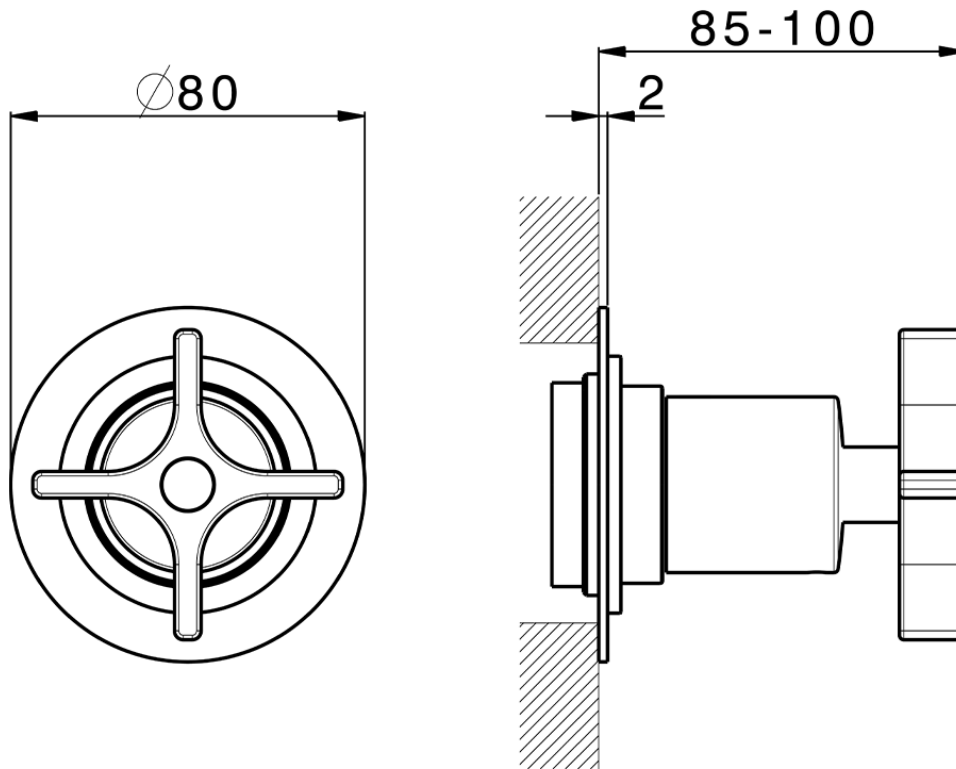

Stopvalve exposed part GRACE_GS003310

GS003310

<https://en.cisal.it/stopvalve-exposed-part-grace-gs003310>

Piastra/Plate/Plaque/Platte/Placa
 2-3mm: XX 31-46 YY 80-95
 10mm: XX 25-40 YY 76-91

ZA003340

<https://en.cisal.it/1-2-stopvalve-concealed-part-concealed-za003340>

Piastra/Plate/Plaque/Platte/Placa
 2-3mm: XX 31-46 YY 80-95
 10mm: XX 25-40 YY 76-91