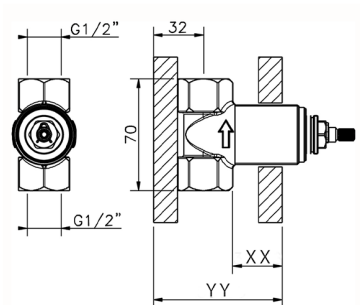

Stopvalve exposed part GRACE_GS003310

MODEL **GS003310**

Stopvalve exposed part, without concealed part, for item ZA003330-ZA003340

AVAILABLE FINISHINGS

-  **21** 21 Chrome
-  **2F** 2F Brushed Nickel
-  **2W** 2W Brushed Gold
-  **5H** 5H Dark Brass Brushed
-  **5L** 5L Brushed Black Titanium
-  **6T** 6T Chrome/Matt Black

CHARACTERISTICS

Installation **Concealed**

Required concealed parts **ZA003340**

ZA003330

1/2 Stopvalve concealed part CONCEALED_ZA003340

MODEL **ZA003340**

1/2" Stopvalve concealed part, opening counterclockwise

AVAILABLE FINISHINGS

CHARACTERISTICS

Concealed **1**

Piastra/Plate/Plaque/Platte/Placa
 2-3mm: XX 31-46 YY 80-95
 10mm: XX 25-40 YY 76-91

3/4 Stopvalve concealed part CONCEALED_ZA003330

MODEL **ZA003330**

3/4" Stopvalve concealed part, opening counterclockwise

AVAILABLE FINISHINGS

04 04 Without finishing

CHARACTERISTICS

Concealed **1**

Piastra/Plate/Plaque/Platte/Placa

2-3mm: XX 31-46 YY 80-95

10mm: XX 25-40 YY 76-91

2026-05-15