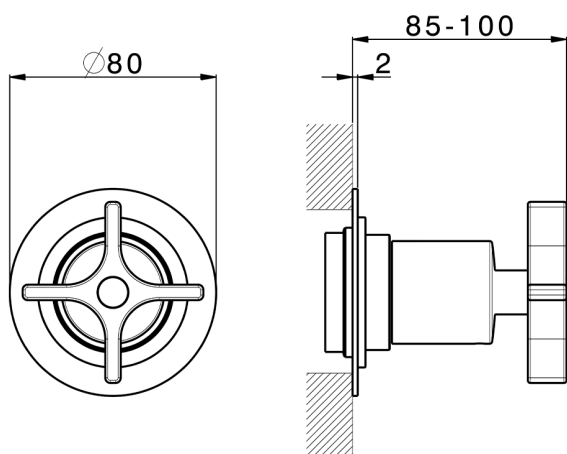

Stopvalve exposed part GRACE_GS003310

MODEL **GS003310**

Stopvalve exposed part, without concealed part, for item ZA003330-ZA003340

AVAILABLE FINISHINGS

-  **21** 21 Chrome
-  **2F** 2F Brushed Nickel
-  **2W** 2W Brushed Gold
-  **5H** 5H Dark Brass Brushed
-  **5L** 5L Brushed Black Titanium
-  **6T** 6T Chrome/Matt Black

CHARACTERISTICS

Installation **Concealed**

Required concealed parts **ZA003340**

ZA003330

1/2 Stopvalve concealed part CONCEALED_ZA003340

MODEL **ZA003340**

1/2" Stopvalve concealed part, opening counterclockwise

AVAILABLE FINISHINGS

CHARACTERISTICS

Concealed **1**

Piastra/Plate/Plaque/Platte/Placa
 2-3mm: XX 31-46 YY 80-95
 10mm: XX 25-40 YY 76-91

3/4 Stopvalve concealed part CONCEALED_ZA003330

MODEL **ZA003330**

3/4" Stopvalve concealed part, opening counterclockwise

AVAILABLE FINISHINGS

04 04 Without finishing

CHARACTERISTICS

Concealed **1**

Piastra/Plate/Plaque/Platte/Placa

2-3mm: XX 31-46 YY 80-95

10mm: XX 25-40 YY 76-91

2026-05-15