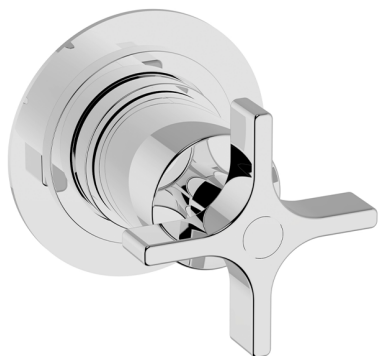

## Stopvalve exposed part GRACE\_GS003310

MODEL **GS003310**

Stopvalve exposed part, without concealed part, for item ZA003330-ZA003340

## 1/2 Stopvalve concealed part CONCEALED\_ZA003340

MODEL **ZA003340**

1/2" Stopvalve concealed part, opening counterclockwise

AVAILABLE FINISHINGS

CHARACTERISTICS

Concealed **1**

Piastra/Plate/Plaque/Platte/Placa  
 2-3mm: XX 31-46 YY 80-95  
 10mm: XX 25-40 YY 76-91

## 3/4 Stopvalve concealed part CONCEALED\_ZA003330

MODEL **ZA003330**

3/4" Stopvalve concealed part, opening counterclockwise

AVAILABLE FINISHINGS

**04** 04 Without finishing

CHARACTERISTICS

Concealed **1**

Piastra/Plate/Plaque/Platte/Placa

2-3mm: XX 31-46 YY 80-95

10mm: XX 25-40 YY 76-91

2026-06-04