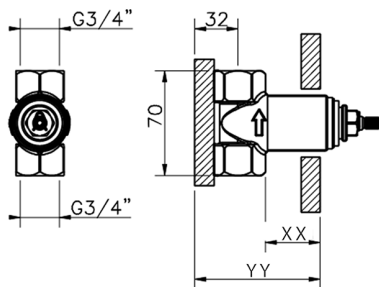

CHARACTERISTICS

Installation **Concealed**

Required concealed parts **ZA003340**

ZA003330

1/2 Stopvalve concealed part CONCEALED_ZA003340

MODEL **ZA003340**

1/2" Stopvalve concealed part, opening counterclockwise

AVAILABLE FINISHINGS

CHARACTERISTICS

Concealed **1**

Piastra/Plate/Plaque/Platte/Placa
 2-3mm: XX 31-46 YY 80-95
 10mm: XX 25-40 YY 76-91

3/4 Stopvalve concealed part CONCEALED_ZA003330

MODEL **ZA003330**

3/4" Stopvalve concealed part, opening counterclockwise

AVAILABLE FINISHINGS

04 04 Without finishing

CHARACTERISTICS

Concealed **1**

Piastra/Plate/Plaque/Platte/Placa

2-3mm: XX 31-46 YY 80-95

10mm: XX 25-40 YY 76-91

2026-05-15