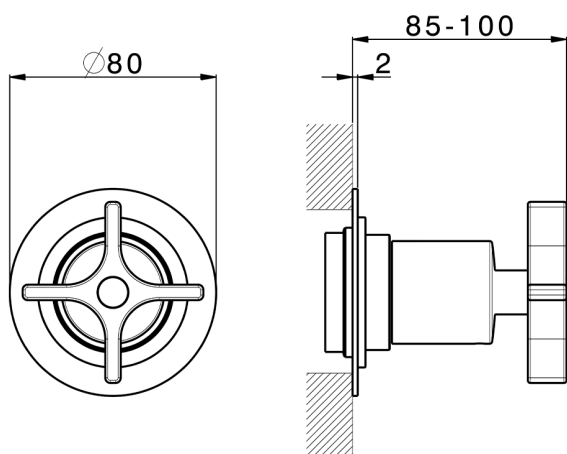

Stopvalve exposed part GRACE_GS003310

MODEL **GS003310**

Stopvalve exposed part, without concealed part, for item ZA003330-ZA003340

AVAILABLE FINISHINGS

-  **21** 21 Chrome
-  **2F** 2F Brushed Nickel
-  **2W** 2W Brushed Gold
-  **5H** 5H Dark Brass Brushed
-  **5L** 5L Brushed Black Titanium
-  **6T** 6T Chrome/Matt Black

CHARACTERISTICS

Installation **Concealed**

Required concealed parts **ZA003340**

ZA003330

1/2 Stopvalve concealed part CONCEALED_ZA003340

MODEL **ZA003340**

1/2" Stopvalve concealed part, opening counterclockwise

AVAILABLE FINISHINGS

CHARACTERISTICS

Concealed **1**

Piastra/Plate/Plaque/Platte/Placa
 2-3mm: XX 31-46 YY 80-95
 10mm: XX 25-40 YY 76-91

3/4 Stopvalve concealed part CONCEALED_ZA003330

MODEL **ZA003330**

3/4" Stopvalve concealed part, opening counterclockwise

AVAILABLE FINISHINGS

04 04 Without finishing

CHARACTERISTICS

Concealed **1**

Piastra/Plate/Plaque/Platte/Placa

2-3mm: XX 31-46 YY 80-95

10mm: XX 25-40 YY 76-91

2026-06-26