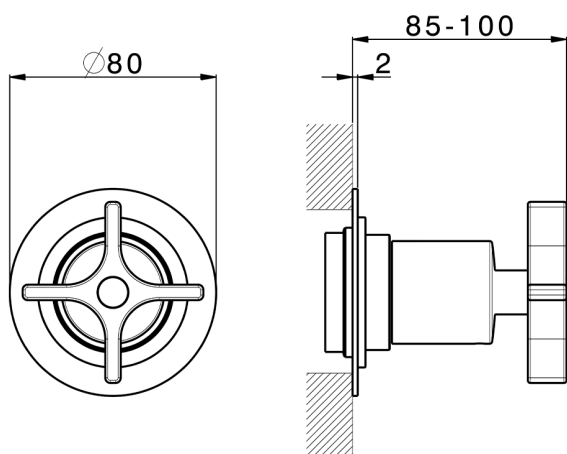

## Stopvalve exposed part GRACE\_GS003310

MODEL **GS003310**

Stopvalve exposed part, without concealed part, for item ZA003330-ZA003340

## 1/2 Stopvalve concealed part CONCEALED\_ZA003340

MODEL **ZA003340**

1/2" Stopvalve concealed part, opening counterclockwise

AVAILABLE FINISHINGS

CHARACTERISTICS

Concealed **1**

Piastra/Plate/Plaque/Platte/Placa  
 2-3mm: XX 31-46 YY 80-95  
 10mm: XX 25-40 YY 76-91

## 3/4 Stopvalve concealed part CONCEALED\_ZA003330

MODEL **ZA003330**

3/4" Stopvalve concealed part, opening counterclockwise

AVAILABLE FINISHINGS

**04** 04 Without finishing

CHARACTERISTICS

Concealed **1**

Piastra/Plate/Plaque/Platte/Placa

2-3mm: XX 31-46 YY 80-95

10mm: XX 25-40 YY 76-91

2026-06-04