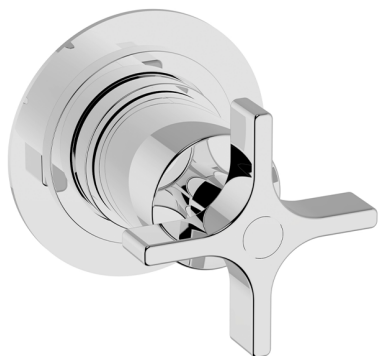

Stopvalve exposed part GRACE_GS003310

MODEL **GS003310**

Stopvalve exposed part, without concealed part, for item ZA003330-ZA003340

AVAILABLE FINISHINGS

-  **21** 21 Chrome
-  **2F** 2F Brushed Nickel
-  **2W** 2W Brushed Gold
-  **5H** 5H Dark Brass Brushed
-  **5L** 5L Brushed Black Titanium
-  **6T** 6T Chrome/Matt Black

CHARACTERISTICS

Installation **Concealed**

Required concealed parts **ZA003340**

ZA003330

1/2 Stopvalve concealed part CONCEALED_ZA003340

MODEL **ZA003340**

1/2" Stopvalve concealed part, opening counterclockwise

AVAILABLE FINISHINGS

CHARACTERISTICS

Concealed **1**

Piastra/Plate/Plaque/Platte/Placa
 2-3mm: XX 31-46 YY 80-95
 10mm: XX 25-40 YY 76-91

3/4 Stopvalve concealed part CONCEALED_ZA003330

MODEL **ZA003330**

3/4" Stopvalve concealed part, opening counterclockwise

AVAILABLE FINISHINGS

04 04 Without finishing

CHARACTERISTICS

Concealed **1**

Piastra/Plate/Plaque/Platte/Placa

2-3mm: XX 31-46 YY 80-95

10mm: XX 25-40 YY 76-91

2026-05-15