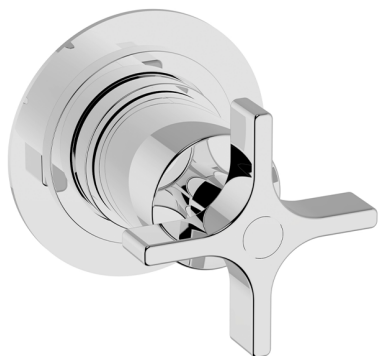

Stopvalve exposed part GRACE_GS003310

MODEL **GS003310**

Stopvalve exposed part, without concealed part, for item ZA003330-ZA003340

AVAILABLE FINISHINGS

-  **21** 21 Chrome
-  **2F** 2F Brushed Nickel
-  **2W** 2W Brushed Gold
-  **5H** 5H Dark Brass Brushed
-  **5L** 5L Brushed Black Titanium
-  **6T** 6T Chrome/Matt Black

CHARACTERISTICS

Installation **Concealed**

Required concealed parts **ZA003340**

ZA003330

1/2 Stopvalve concealed part CONCEALED_ZA003340

MODEL **ZA003340**

1/2" Stopvalve concealed part, opening counterclockwise

AVAILABLE FINISHINGS

CHARACTERISTICS

Concealed **1**

Piastra/Plate/Plaque/Platte/Placa
 2-3mm: XX 31-46 YY 80-95
 10mm: XX 25-40 YY 76-91

3/4 Stopvalve concealed part CONCEALED_ZA003330

MODEL **ZA003330**

3/4" Stopvalve concealed part, opening counterclockwise

AVAILABLE FINISHINGS

04 04 Without finishing

CHARACTERISTICS

Concealed **1**

Piastra/Plate/Plaque/Platte/Placa

2-3mm: XX 31-46 YY 80-95

10mm: XX 25-40 YY 76-91

2026-06-26