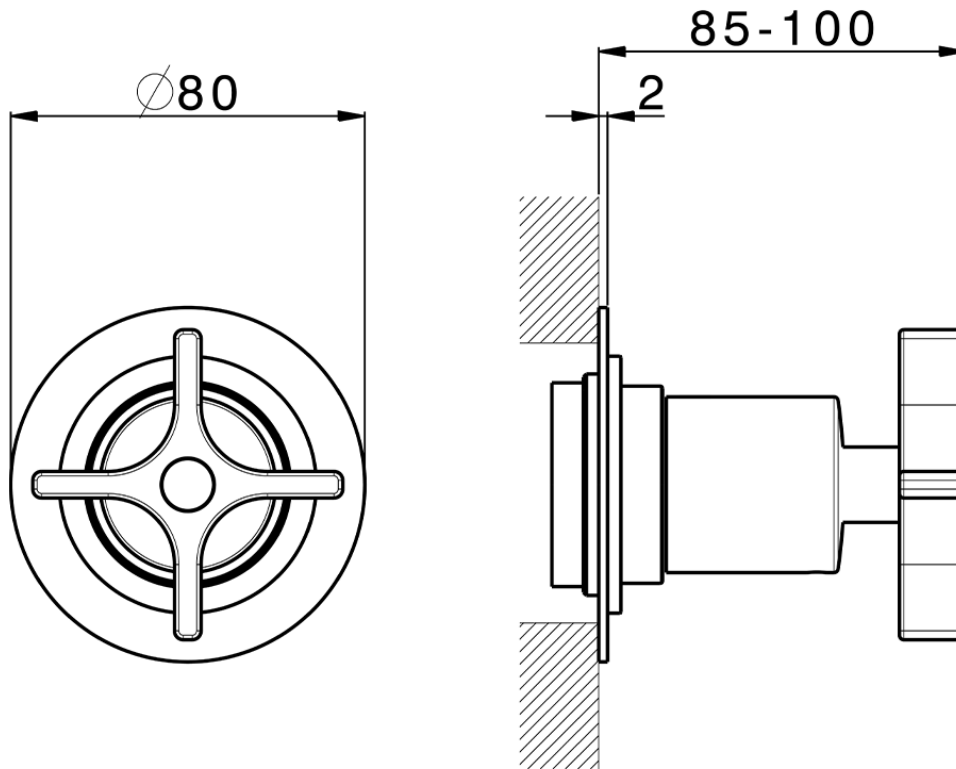

Stopvalve exposed part GRACE_GS003310

GS003310

<https://en.cisal.it/stopvalve-exposed-part-grace-gs003310>

Piastra/Plate/Plaque/Platte/Placa
 2-3mm: XX 31-46 YY 80-95
 10mm: XX 25-40 YY 76-91

ZA003340

<https://en.cisal.it/1-2-stopvalve-concealed-part-concealed-za003340>

Piastra/Plate/Plaque/Platte/Placa

2-3mm: XX 31-46 YY 80-95

10mm: XX 25-40 YY 76-91

ZA003330

<https://en.cisal.it/3-4-stopvalve-concealed-part-concealed-za003330>

2026-04-24