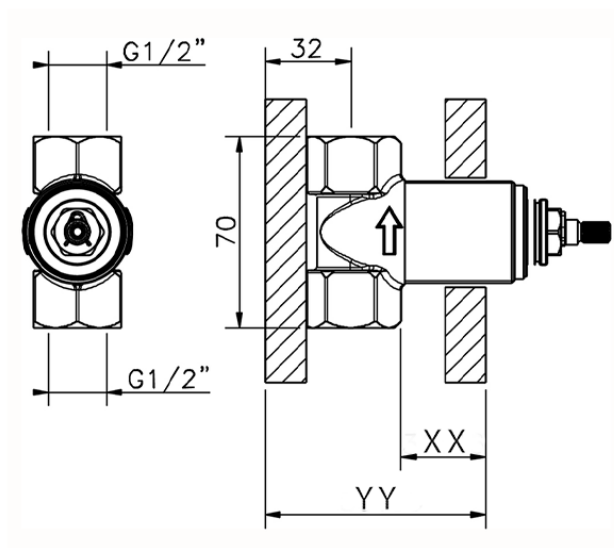

Stopvalve exposed part GRACE_GS003310

GS003310

<https://en.cisal.it/stopvalve-exposed-part-grace-gs003310>

Piastra/Plate/Plaque/Platte/Placa
 2-3mm: XX 31-46 YY 80-95
 10mm: XX 25-40 YY 76-91

ZA003340

<https://en.cisal.it/1-2-stopvalve-concealed-part-concealed-za003340>

Piastra/Plate/Plaque/Platte/Placa

2-3mm: XX 31-46 YY 80-95

10mm: XX 25-40 YY 76-91

ZA003330

<https://en.cisal.it/3-4-stopvalve-concealed-part-concealed-za003330>

2026-04-24