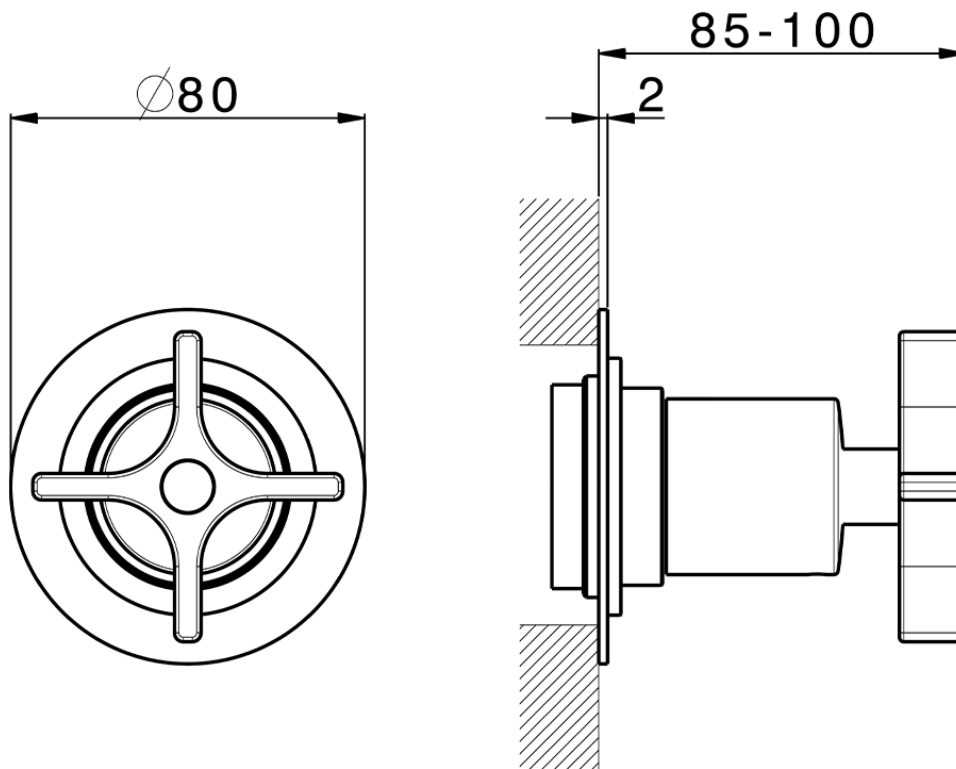

Stopvalve exposed part GRACE_GS003310

GS003310

<https://en.cisal.it/stopvalve-exposed-part-grace-gs003310>

Piastra/Plate/Plaque/Platte/Placa
 2-3mm: XX 31-46 YY 80-95
 10mm: XX 25-40 YY 76-91

ZA003340

<https://en.cisal.it/1-2-stopvalve-concealed-part-concealed-za003340>

Piastra/Plate/Plaque/Platte/Placa

2-3mm: XX 31-46 YY 80-95

10mm: XX 25-40 YY 76-91

ZA003330

<https://en.cisal.it/3-4-stopvalve-concealed-part-concealed-za003330>

2026-05-15