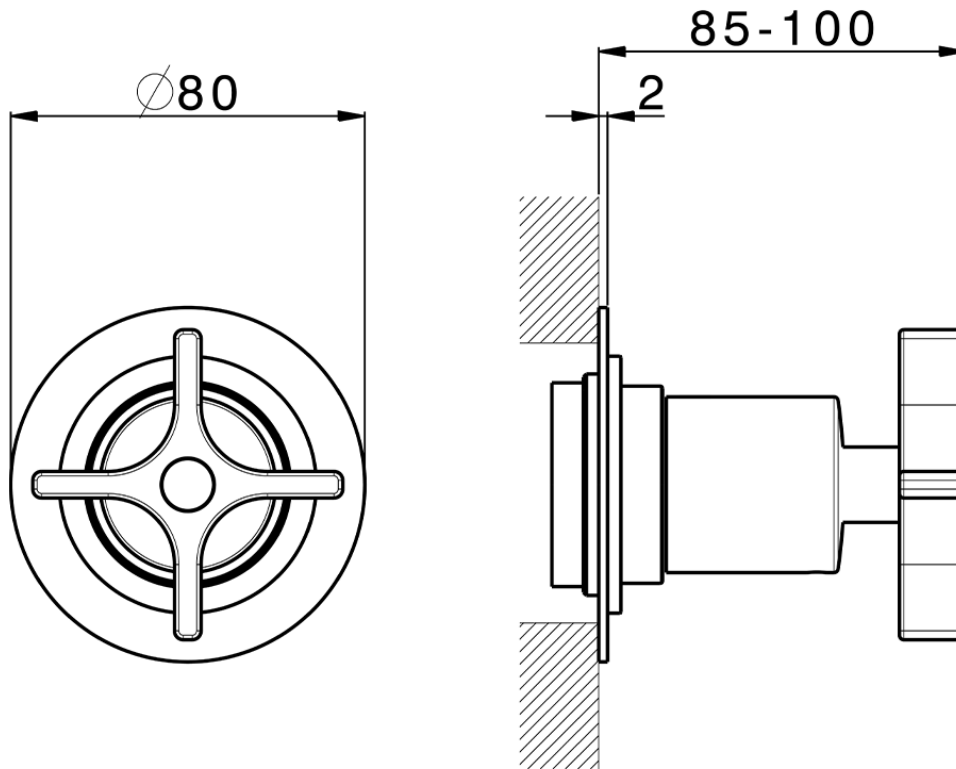

**Stopvalve exposed part GRACE\_GS003310**

GS003310

<https://en.cisal.it/stopvalve-exposed-part-grace-gs003310>

Piastra/Plate/Plaque/Platte/Placa  
 2-3mm: XX 31-46 YY 80-95  
 10mm: XX 25-40 YY 76-91

ZA003340

<https://en.cisal.it/1-2-stopvalve-concealed-part-concealed-za003340>

Piastra/Plate/Plaque/Platte/Placa  
 2-3mm: XX 31-46 YY 80-95  
 10mm: XX 25-40 YY 76-91