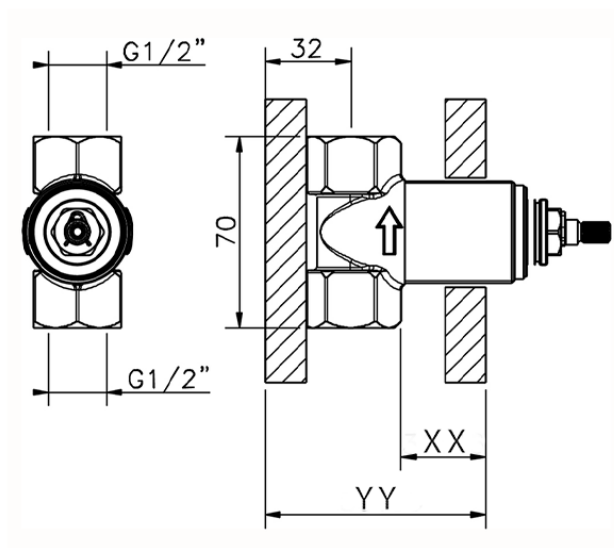

**Stopvalve exposed part GRACE\_GS003310**

GS003310

<https://en.cisal.it/stopvalve-exposed-part-grace-gs003310>

Piastra/Plate/Plaque/Platte/Placa  
 2-3mm: XX 31-46 YY 80-95  
 10mm: XX 25-40 YY 76-91

ZA003340

<https://en.cisal.it/1-2-stopvalve-concealed-part-concealed-za003340>

Piastra/Plate/Plaque/Platte/Placa  
 2-3mm: XX 31-46 YY 80-95  
 10mm: XX 25-40 YY 76-91