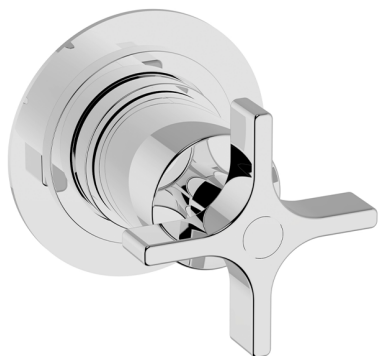

## Stopvalve exposed part GRACE\_GS003310

MODEL **GS003310**

Stopvalve exposed part, without concealed part, for item ZA003330-ZA003340

## 1/2 Stopvalve concealed part CONCEALED\_ZA003340

MODEL **ZA003340**

1/2" Stopvalve concealed part, opening counterclockwise

AVAILABLE FINISHINGS

CHARACTERISTICS

Concealed **1**

Piastra/Plate/Plaque/Platte/Placa  
 2-3mm: XX 31-46 YY 80-95  
 10mm: XX 25-40 YY 76-91

## 3/4 Stopvalve concealed part CONCEALED\_ZA003330

MODEL **ZA003330**

3/4" Stopvalve concealed part, opening counterclockwise

AVAILABLE FINISHINGS

**04** 04 Without finishing

CHARACTERISTICS

Concealed **1**

Piastra/Plate/Plaque/Platte/Placa

2-3mm: XX 31-46 YY 80-95

10mm: XX 25-40 YY 76-91

2026-05-15