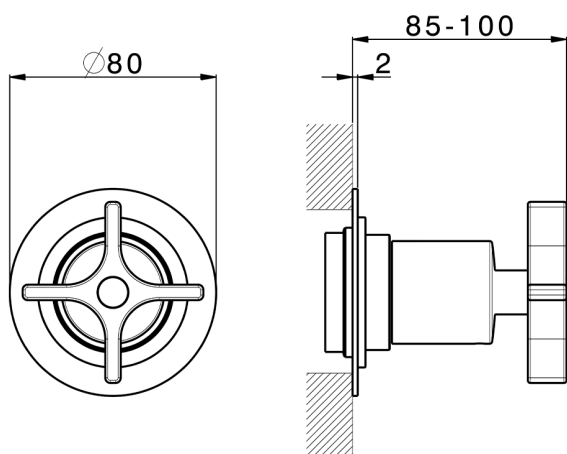

CHARACTERISTICS

Installation **Concealed**

Required concealed parts **ZA003340**

ZA003330