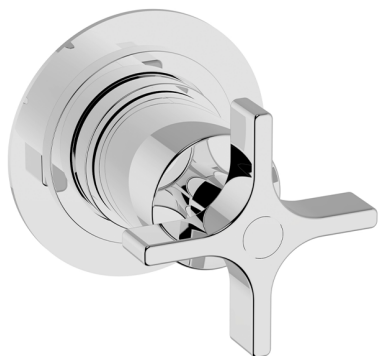

## Stopvalve exposed part GRACE\_GS003310

MODEL **GS003310**

Stopvalve exposed part, without concealed part, for item ZA003330-ZA003340

## 1/2 Stopvalve concealed part CONCEALED\_ZA003340

MODEL **ZA003340**

1/2" Stopvalve concealed part, opening counterclockwise

AVAILABLE FINISHINGS

 **04** 04 Without finishing

CHARACTERISTICS

Concealed **1**

Piastra/Plate/Plaque/Platte/Placa  
 2-3mm: XX 31-46 YY 80-95  
 10mm: XX 25-40 YY 76-91

## 3/4 Stopvalve concealed part CONCEALED\_ZA003330

MODEL **ZA003330**

3/4" Stopvalve concealed part, opening counterclockwise

AVAILABLE FINISHINGS

**04** 04 Without finishing

CHARACTERISTICS

Concealed **1**