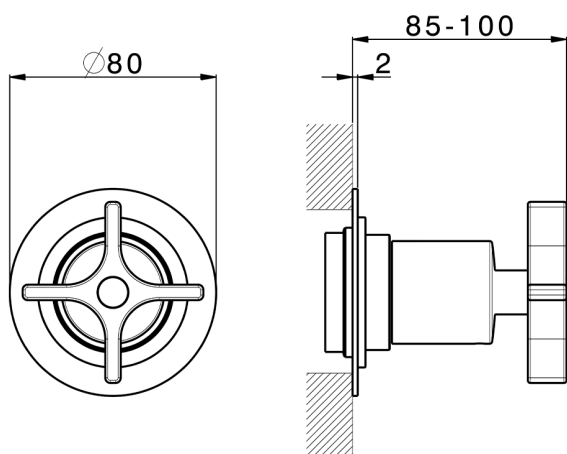

CHARACTERISTICS

Installation **Concealed**
Required concealed parts **ZA003340**
ZA003330