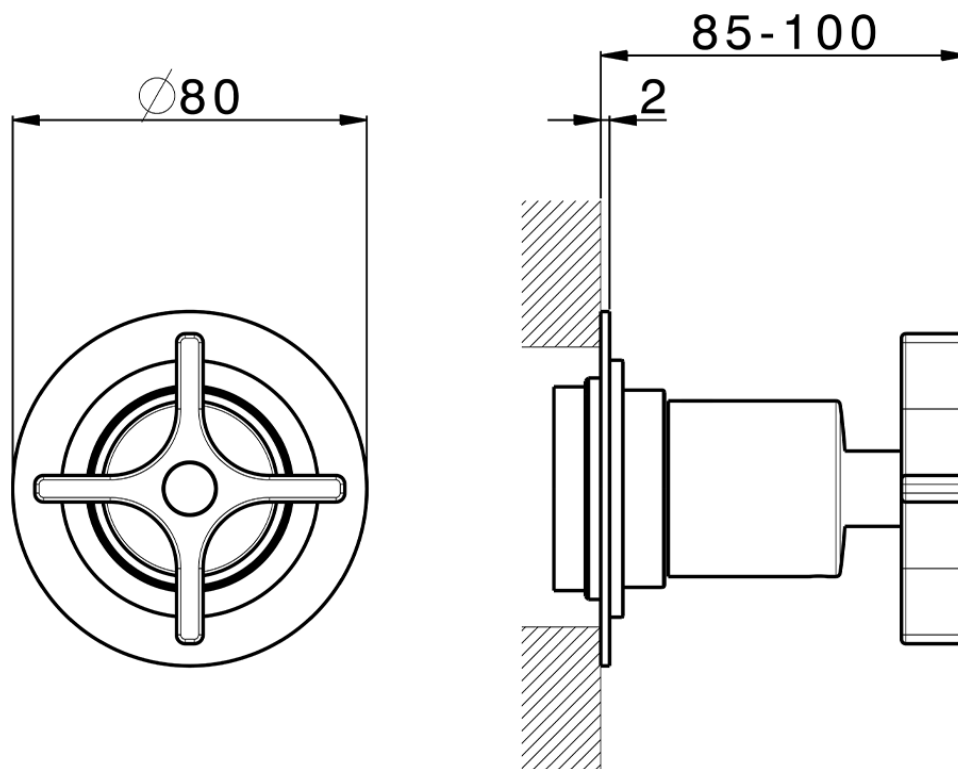

**Stopvalve exposed part GRACE\_GS003310**

GS003310

<https://en.cisal.it/stopvalve-exposed-part-grace-gs003310>

Piastra/Plate/Plaque/Platte/Placa  
 2-3mm: XX 31-46 YY 80-95  
 10mm: XX 25-40 YY 76-91

ZA003340

<https://en.cisal.it/1-2-stopvalve-concealed-part-concealed-za003340>

Piastra/Plate/Plaque/Platte/Placa

2-3mm: XX 31-46 YY 80-95

10mm: XX 25-40 YY 76-91

ZA003330

<https://en.cisal.it/3-4-stopvalve-concealed-part-concealed-za003330>