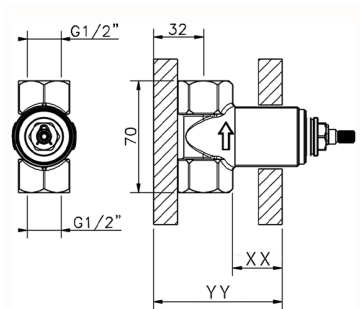

Stopvalve exposed part GRACE_GS003310

MODEL **GS003310**

Stopvalve exposed part, without concealed part, for item ZA003330-ZA003340

AVAILABLE FINISHINGS

-  **21** 21 Chrome
-  **2F** 2F Brushed Nickel
-  **2W** 2W Brushed Gold
-  **5H** 5H Dark Brass Brushed
-  **5L** 5L Brushed Black Titanium
-  **6T** 6T Chrome/Matt Black

CHARACTERISTICS

Installation **Concealed**

Required concealed parts **ZA003340**

ZA003330

1/2 Stopvalve concealed part CONCEALED_ZA003340

MODEL **ZA003340**

1/2" Stopvalve concealed part, opening counterclockwise

AVAILABLE FINISHINGS

04 04 Without finishing

CHARACTERISTICS

Concealed **1**

Piastra/Plate/Plaque/Platte/Placa
 2-3mm: XX 31-46 YY 80-95
 10mm: XX 25-40 YY 76-91

3/4 Stopvalve concealed part CONCEALED_ZA003330

MODEL **ZA003330**

3/4" Stopvalve concealed part, opening counterclockwise

AVAILABLE FINISHINGS

04 04 Without finishing

CHARACTERISTICS

Concealed **1**

Piastra/Plate/Plaque/Platte/Placa

2-3mm: XX 31-46 YY 80-95