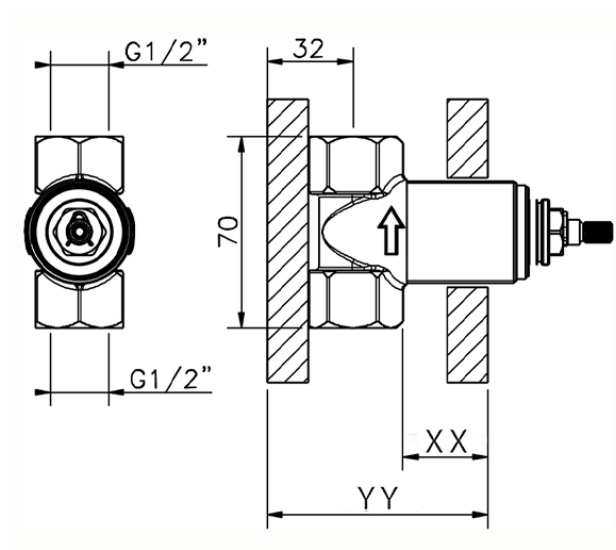

**Stopvalve exposed part GRACE\_GS003310**

GS003310

<https://en.cisal.it/stopvalve-exposed-part-grace-gs003310>

Piastra/Plate/Plaque/Platte/Placa  
 2-3mm: XX 31-46 YY 80-95  
 10mm: XX 25-40 YY 76-91

ZA003340

<https://en.cisal.it/1-2-stopvalve-concealed-part-concealed-za003340>

Piastra/Plate/Plaque/Platte/Placa  
 2-3mm: XX 31-46 YY 80-95  
 10mm: XX 25-40 YY 76-91