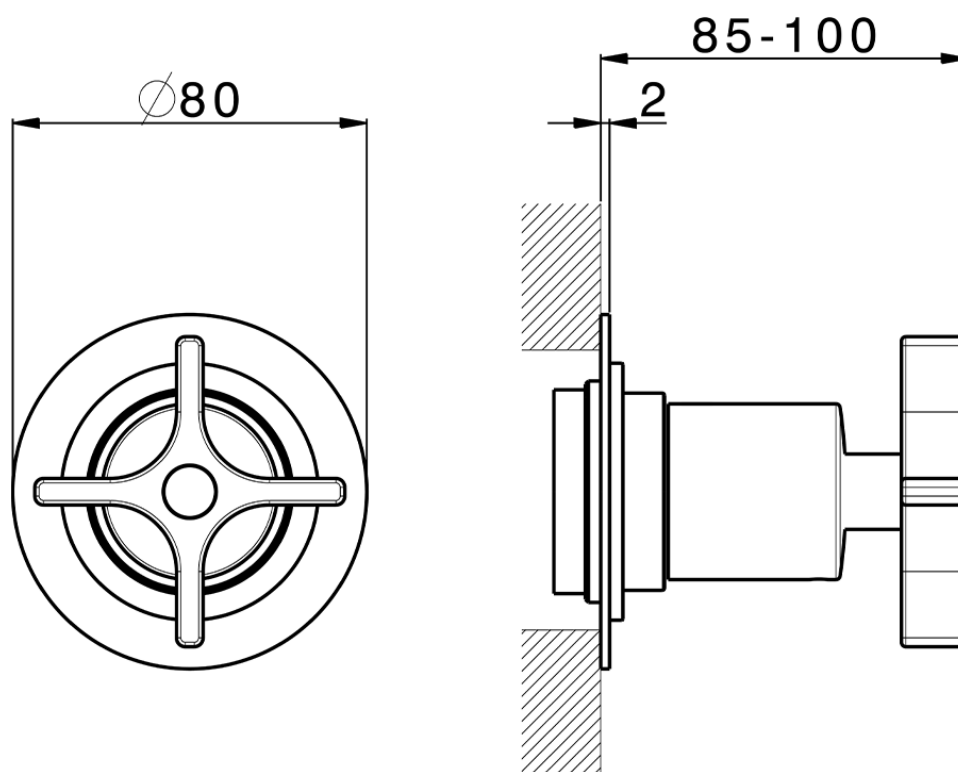

**Stopvalve exposed part GRACE\_GS003310**

GS003310

<https://en.cisal.it/stopvalve-exposed-part-grace-gs003310>

Piastra/Plate/Plaque/Platte/Placa  
 2-3mm: XX 31-46 YY 80-95  
 10mm: XX 25-40 YY 76-91

ZA003340

<https://en.cisal.it/1-2-stopvalve-concealed-part-concealed-za003340>

Piastra/Plate/Plaque/Platte/Placa  
 2-3mm: XX 31-46 YY 80-95  
 10mm: XX 25-40 YY 76-91