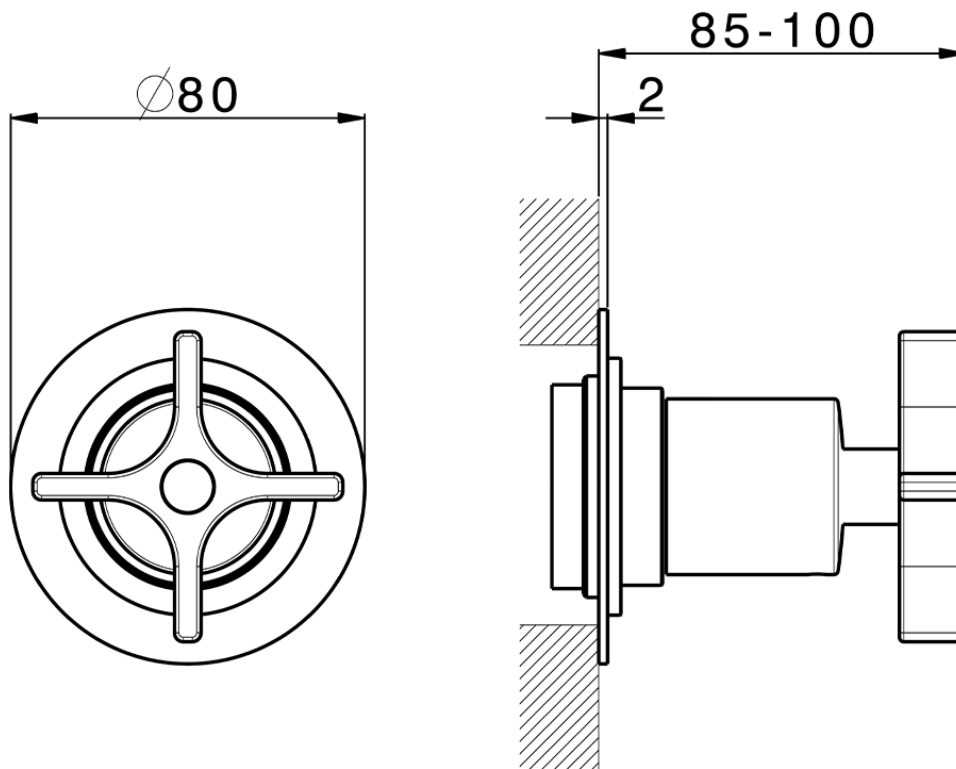

Stopvalve exposed part GRACE_GS003310

GS003310

<https://en.cisal.it/stopvalve-exposed-part-grace-gs003310>

Piastra/Plate/Plaque/Platte/Placa
 2-3mm: XX 31-46 YY 80-95
 10mm: XX 25-40 YY 76-91

ZA003340

<https://en.cisal.it/1-2-stopvalve-concealed-part-concealed-za003340>

Piastra/Plate/Plaque/Platte/Placa
 2-3mm: XX 31-46 YY 80-95
 10mm: XX 25-40 YY 76-91