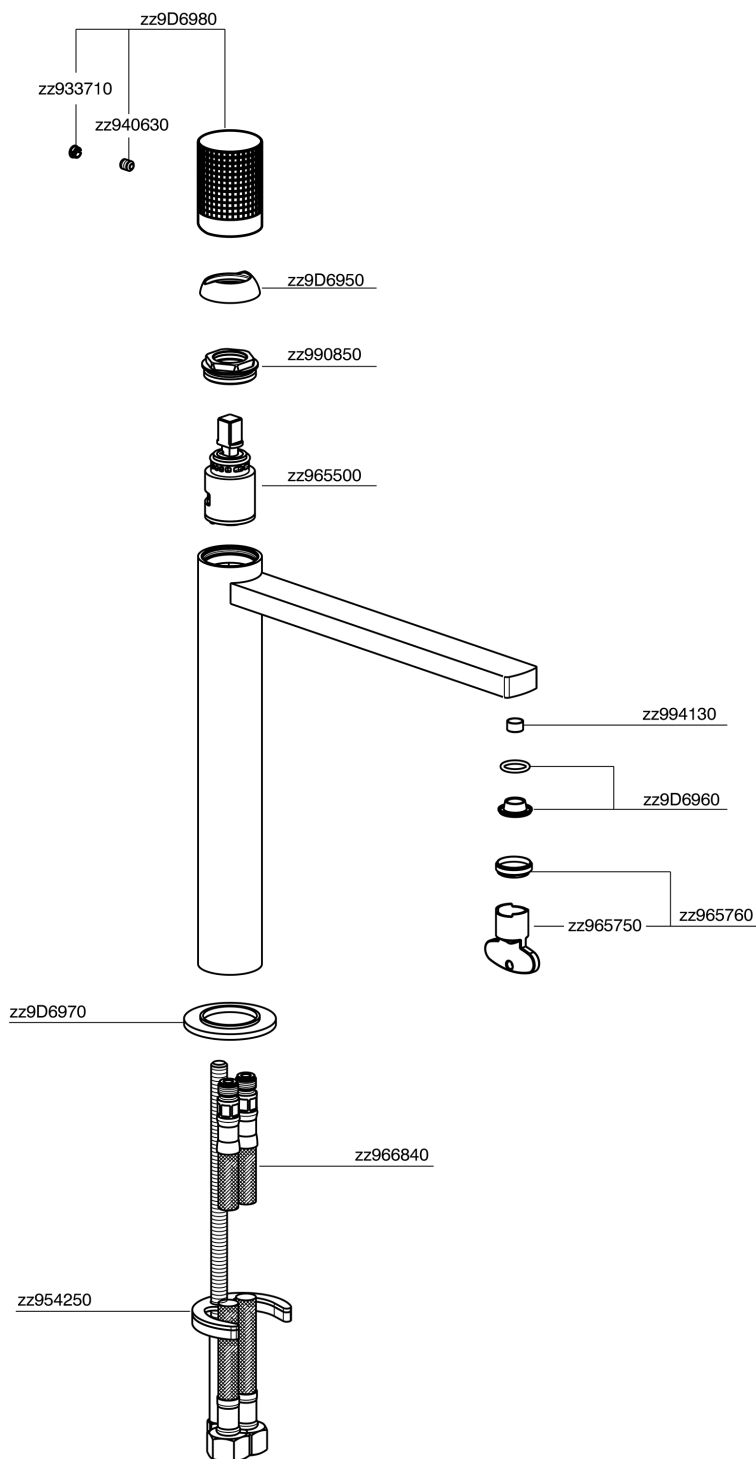

Single lever tall washbasin mixer NUANCE X32_X2003544

MODEL **X2003544**

Single lever tall washbasin mixer, without automatic pop up waste, G.3/8" Stainless Steel Flexible, Inox AISI 316L

AVAILABLE FINISHINGS

- 
5H 5H Dark Brass Brushed
- 
5L 5L Brushed Black Titanium
- 
5N 5N Brushed Rose Gold
- 
D1 D1 Brushed Inox

CHARACTERISTICS

Cartridge Spare Parts **ZZ96550000**

25 mm Cartridge

Single lever tall washbasin mixer NUANCE X32_X2003544

X2003544

<https://en.cisal.it/single-lever-tall-washbasin-mixer-nuance-x32-x2003544>

2024-12-22