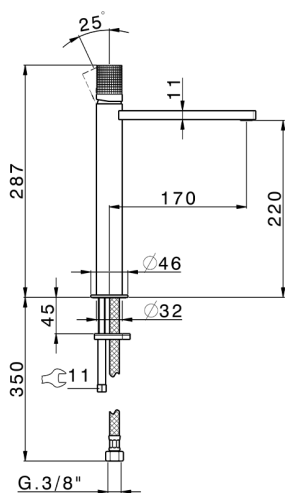

Single lever tall washbasin mixer NUANCE X32_X2003544

MODEL **X2003544**

Single lever tall washbasin mixer, without automatic pop up waste, G.3/8" Stainless Steel Flexible, Inox AISI 316L

AVAILABLE FINISHINGS

- 
5H 5H Dark Brass Brushed
- 
5L 5L Brushed Black Titanium
- 
5N 5N Brushed Rose Gold
- 
D1 D1 Brushed Inox

CHARACTERISTICS

Cartridge Spare Parts **ZZ96550000**

25 mm Cartridge

Single lever tall washbasin mixer NUANCE X32_X2003544

X2003544

<https://en.cisal.it/single-lever-tall-washbasin-mixer-nuance-x32-x2003544>

2024-12-22