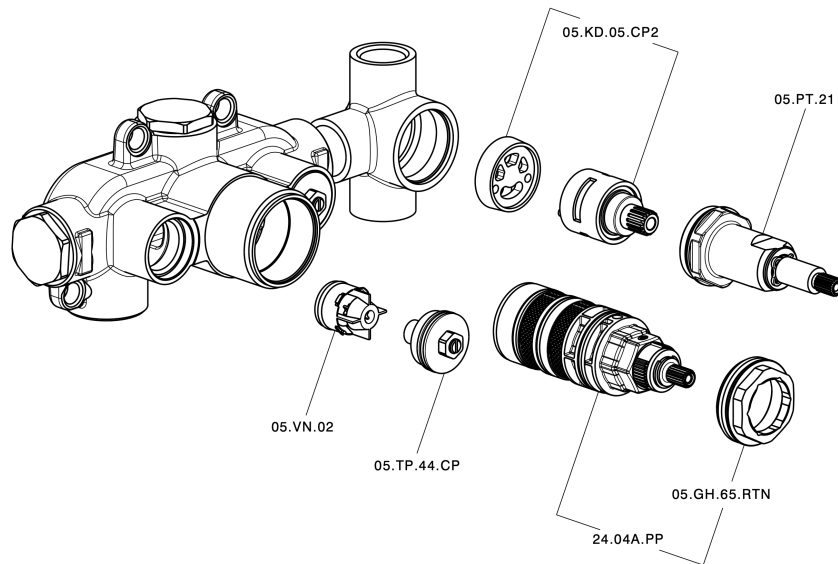

## Concealed thermostatic shower mixer, 2-outlets CONCEALED\_ZA019140

MODEL **ZA019140**

Concealed thermostatic shower mixer,  
2-outlets, without trim kit

AVAILABLE FINISHINGS

CHARACTERISTICS

Concealed **1**  
Cartridge Spare Parts **24.04A.PP**  
**8x20 Plus P Thermostatic Valve**

## Concealed thermostatic shower mixer, 2-outlets CONCEALED\_ZA019140

ZA019140

<https://en.cisal.it/concealed-thermostatic-shower-mixer-2-outlets-concealed-za019140>

2026-06-05