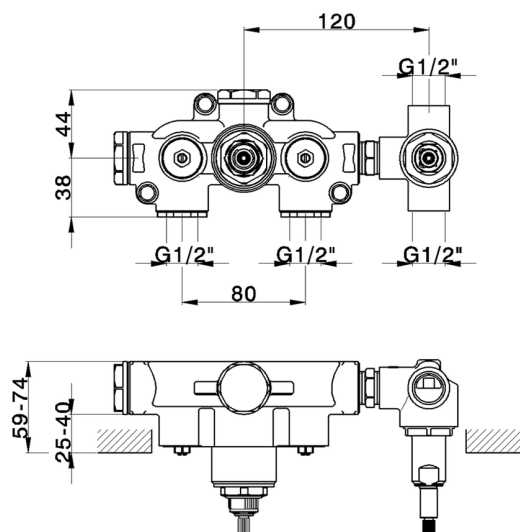

## Concealed thermostatic shower mixer, 2-outlets CONCEALED\_ZA019140

MODEL **ZA019140**

Concealed thermostatic shower mixer,  
2-outlets, without trim kit

AVAILABLE FINISHINGS

CHARACTERISTICS

Concealed **1**  
Cartridge Spare Parts **24.04A.PP**  
**8x20 Plus P Thermostatic Valve**

## Concealed thermostatic shower mixer, 2-outlets CONCEALED\_ZA019140

ZA019140

<https://en.cisal.it/concealed-thermostatic-shower-mixer-2-outlets-concealed-za019140>

2026-06-05