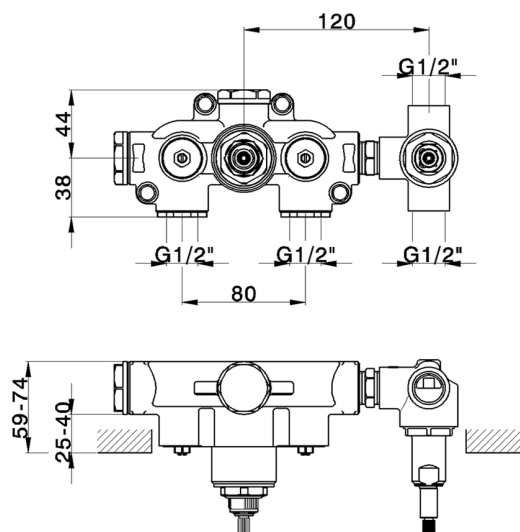

Concealed thermostatic shower mixer, 2-outlets CONCEALED_ZA019140

MODEL **ZA019140**

Concealed thermostatic shower mixer,
2-outlets, without trim kit

AVAILABLE FINISHINGS

CHARACTERISTICS

Concealed **1**
 Cartridge Spare Parts **24.04A.PP**
8x20 Plus P Thermostatic Valve