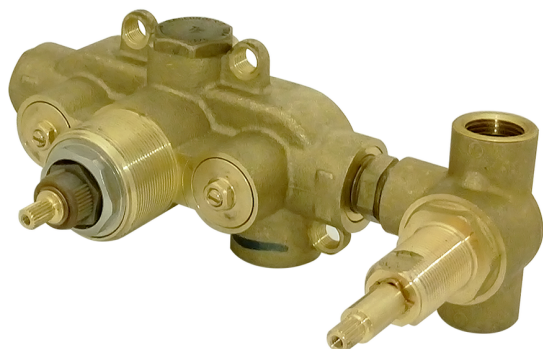

## Concealed thermostatic shower mixer, 2-outlets CONCEALED\_ZA019140

MODEL **ZA019140**

Concealed thermostatic shower mixer,  
2-outlets, without trim kit

AVAILABLE FINISHINGS

CHARACTERISTICS

Concealed **1**  
Cartridge Spare Parts **24.04A.PP**  
**8x20 Plus P Thermostatic Valve**

### Thermostatic

The Cisal thermostatic is your personal water manager, helping you to handle, control and save water and energy.

## Concealed thermostatic shower mixer, 2-outlets CONCEALED\_ZA019140

ZA019140

<https://en.cisal.it/concealed-thermostatic-shower-mixer-2-outlets-concealed-za019140>

2026-06-05