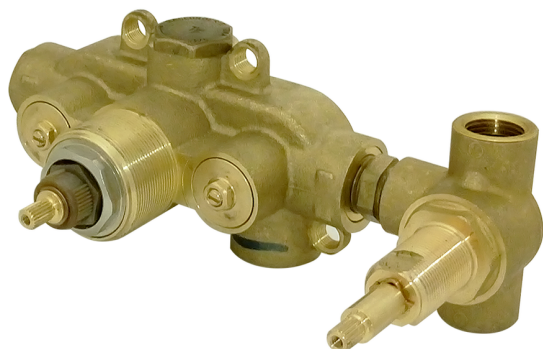

## Concealed thermostatic shower mixer, 2-outlets CONCEALED\_ZA019140

MODEL **ZA019140**

Concealed thermostatic shower mixer,  
2-outlets, without trim kit

AVAILABLE FINISHINGS

CHARACTERISTICS

Concealed **1**  
 Cartridge Spare Parts **24.04A.PP**  
**8x20 Plus P Thermostatic Valve**

### Thermostatic

The Cisal thermostatic is your personal water manager, helping you to handle, control and save water and energy.

## Concealed thermostatic shower mixer, 2-outlets CONCEALED\_ZA019140

ZA019140

<https://en.cisal.it/concealed-thermostatic-shower-mixer-2-outlets-concealed-za019140>

2026-04-04