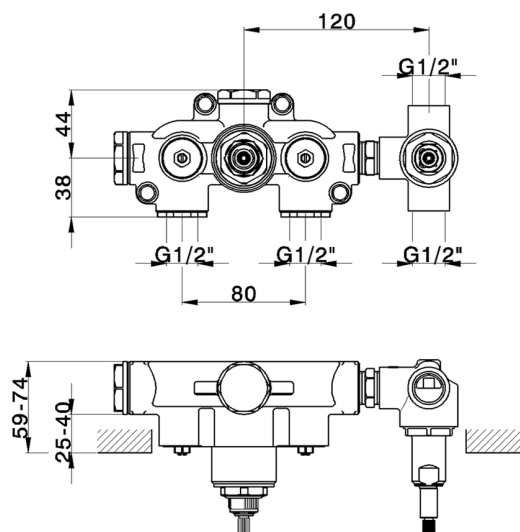

## Concealed thermostatic shower mixer, 2-outlets CONCEALED\_ZA019140

MODEL **ZA019140**

Concealed thermostatic shower mixer,  
2-outlets, without trim kit

AVAILABLE FINISHINGS

CHARACTERISTICS

Concealed **1**  
 Cartridge Spare Parts **24.04A.PP**  
**8x20 Plus P Thermostatic Valve**

## Concealed thermostatic shower mixer, 2-outlets CONCEALED\_ZA019140

ZA019140

<https://en.cisal.it/concealed-thermostatic-shower-mixer-2-outlets-concealed-za019140>

2026-04-04