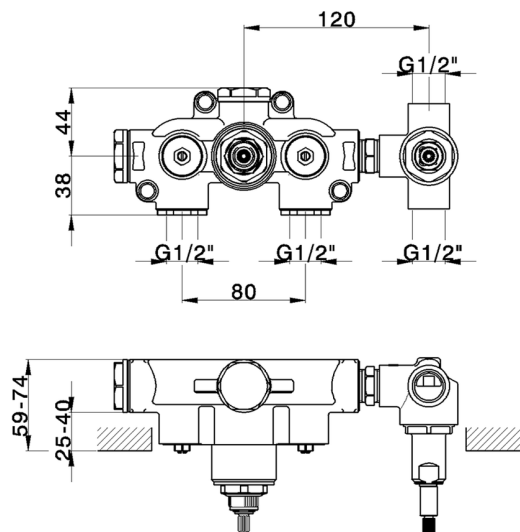

## Concealed thermostatic shower mixer, 2-outlets CONCEALED\_ZA019140

MODEL **ZA019140**

Concealed thermostatic shower mixer,  
2-outlets, without trim kit

AVAILABLE FINISHINGS

**04** 04 Without finishing

CHARACTERISTICS

Concealed **1**  
 Cartridge Spare Parts **24.04A.PP**  
**8x20 Plus P Thermostatic Valve**

## Concealed thermostatic shower mixer, 2-outlets CONCEALED\_ZA019140

ZA019140

<https://en.cisal.it/concealed-thermostatic-shower-mixer-2-outlets-concealed-za019140>

2026-04-25