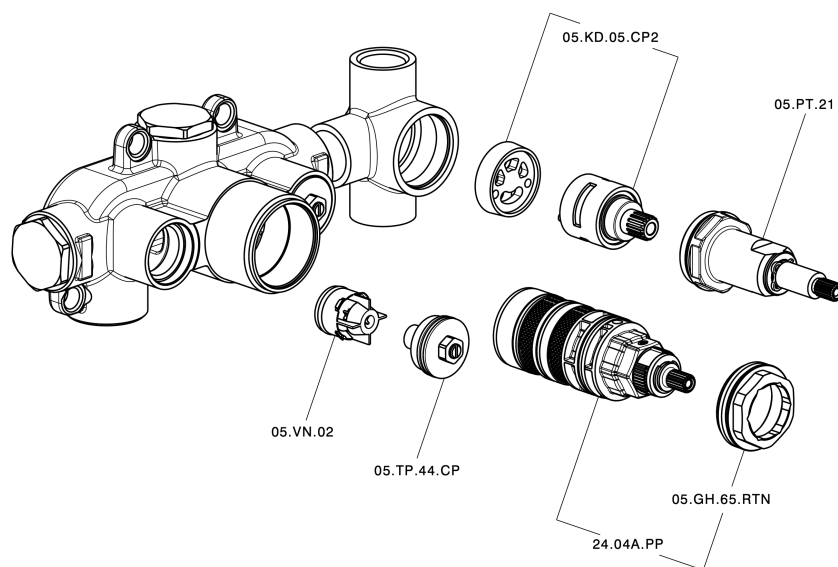

## Concealed thermostatic shower mixer, 2-outlets CONCEALED\_ZA019140

MODEL **ZA019140**

Concealed thermostatic shower mixer,  
2-outlets, without trim kit

AVAILABLE FINISHINGS

CHARACTERISTICS

Concealed **1**  
 Cartridge Spare Parts **24.04A.PP**  
**8x20 Plus P Thermostatic Valve**

## Concealed thermostatic shower mixer, 2-outlets CONCEALED\_ZA019140

ZA019140

<https://en.cisal.it/concealed-thermostatic-shower-mixer-2-outlets-concealed-za019140>

2026-04-04