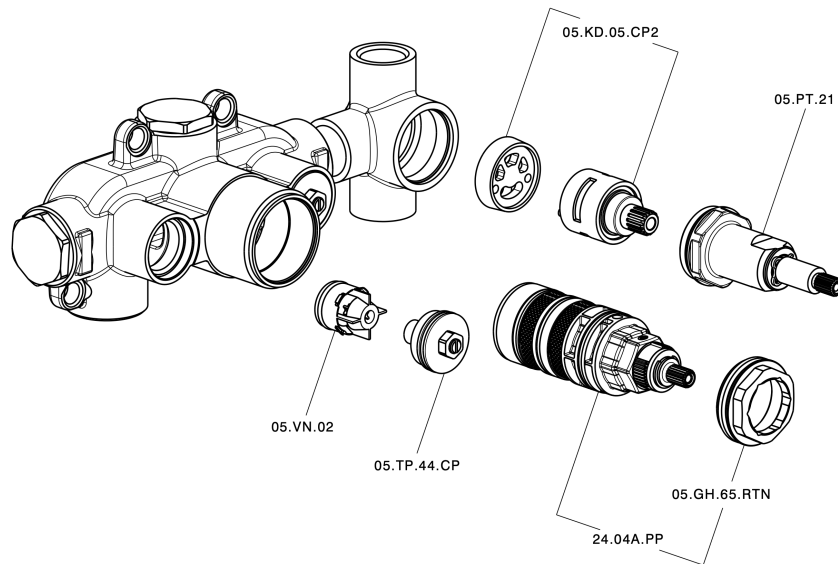

Concealed thermostatic shower mixer, 2-outlets CONCEALED_ZA019140

MODEL **ZA019140**

Concealed thermostatic shower mixer,
2-outlets, without trim kit

AVAILABLE FINISHINGS

CHARACTERISTICS

Concealed **1**
 Cartridge Spare Parts **24.04A.PP**
8x20 Plus P Thermostatic Valve

Thermostatic

The Cisal thermostatic is your personal water manager, helping you to handle, control and save water and energy.

Concealed thermostatic shower mixer, 2-outlets CONCEALED_ZA019140

ZA019140

<https://en.cisal.it/concealed-thermostatic-shower-mixer-2-outlets-concealed-za019140>