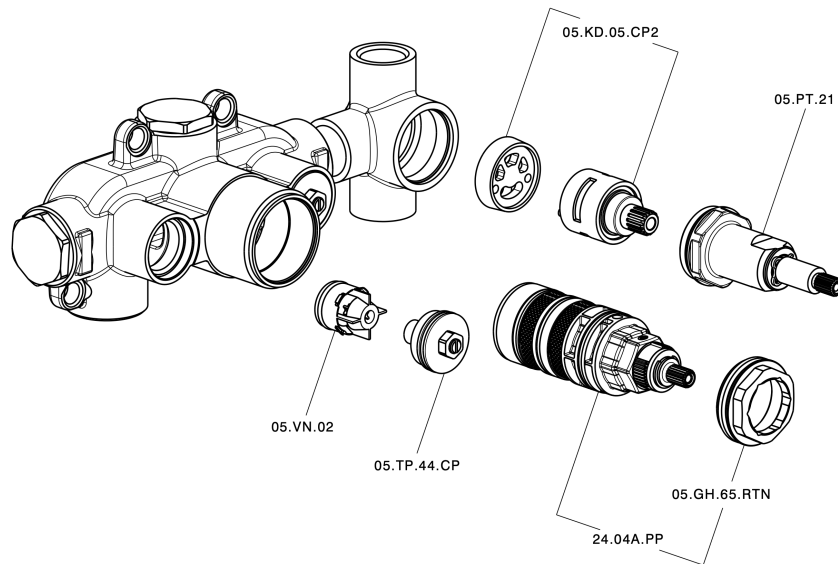

## Concealed thermostatic shower mixer, 2-outlets CONCEALED\_ZA019140

MODEL **ZA019140**

Concealed thermostatic shower mixer,  
2-outlets, without trim kit

AVAILABLE FINISHINGS

**04** 04 Without finishing

CHARACTERISTICS

Concealed **1**  
 Cartridge Spare Parts **24.04A.PP**  
**8x20 Plus P Thermostatic Valve**

## Concealed thermostatic shower mixer, 2-outlets CONCEALED\_ZA019140

ZA019140

<https://en.cisal.it/concealed-thermostatic-shower-mixer-2-outlets-concealed-za019140>

2026-04-25