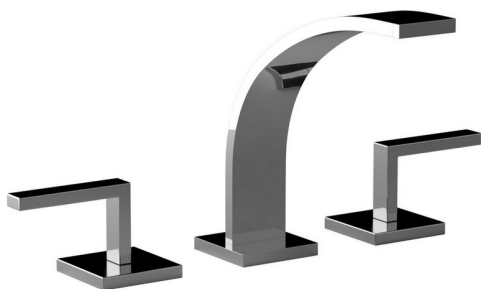

Washbasin 3-holes mixer WAVE_WA001021

MODEL **WA001021**

Washbasin 3-holes mixer, with automatic 1"1/4 automatic pop-up waste, 1/2" F stainless steel flexible hose

AVAILABLE FINISHINGS

-  **21** 21 Chrome
-  **2F** 2F Brushed Nickel
-  **2Q** 2Q Black Titanium

CHARACTERISTICS

Washbasin 3-holes mixer WAVE_WA001021

WA001021

<https://en.cisal.it/washbasin-3-holes-mixer-wave-wa001021>

2026-06-04