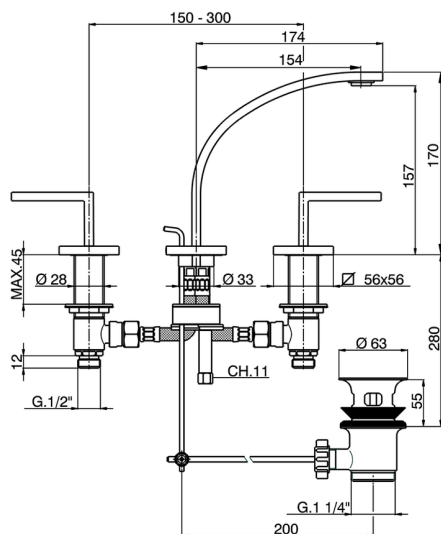

Washbasin 3-holes mixer WAVE_WA001021

MODEL **WA001021**

Washbasin 3-holes mixer, with automatic 1"1/4 automatic pop-up waste, 1/2" F stainless steel flexible hose

AVAILABLE FINISHINGS

-  **21** 21 Chrome
-  **2F** 2F Brushed Nickel
-  **2Q** 2Q Black Titanium

CHARACTERISTICS

Washbasin 3-holes mixer WAVE_WA001021

WA001021

<https://en.cisal.it/washbasin-3-holes-mixer-wave-wa001021>

2026-06-04