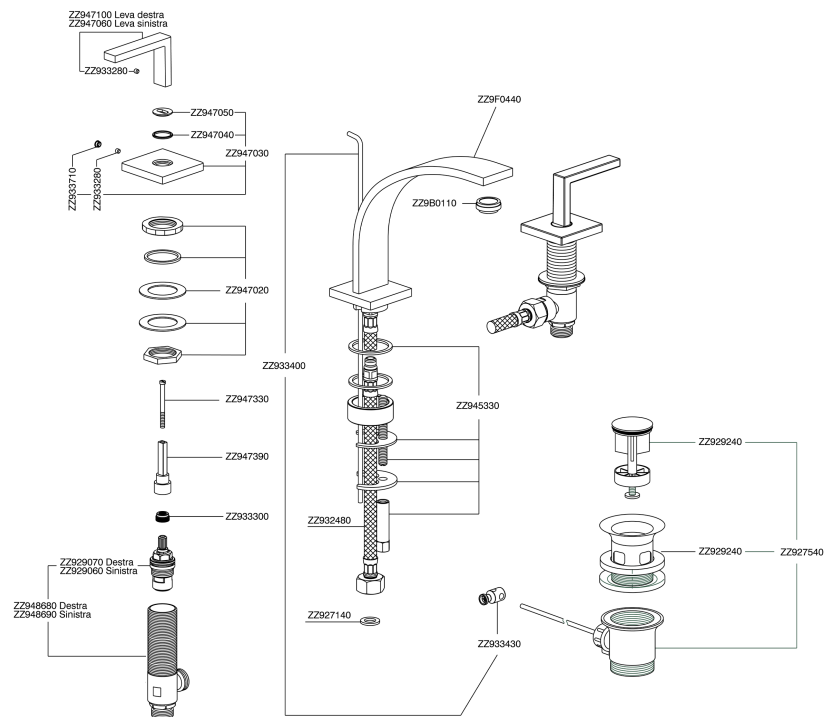

Washbasin 3-holes mixer WAVE_WA001021

MODEL **WA001021**

Washbasin 3-holes mixer, with automatic 1"1/4 automatic pop-up waste, 1/2" F stainless steel flexible hose

AVAILABLE FINISHINGS

-  **21** 21 Chrome
-  **2F** 2F Brushed Nickel
-  **2Q** 2Q Black Titanium

CHARACTERISTICS

Washbasin 3-holes mixer WAVE_WA001021

WA001021

<https://en.cisal.it/washbasin-3-holes-mixer-wave-wa001021>

2026-06-04