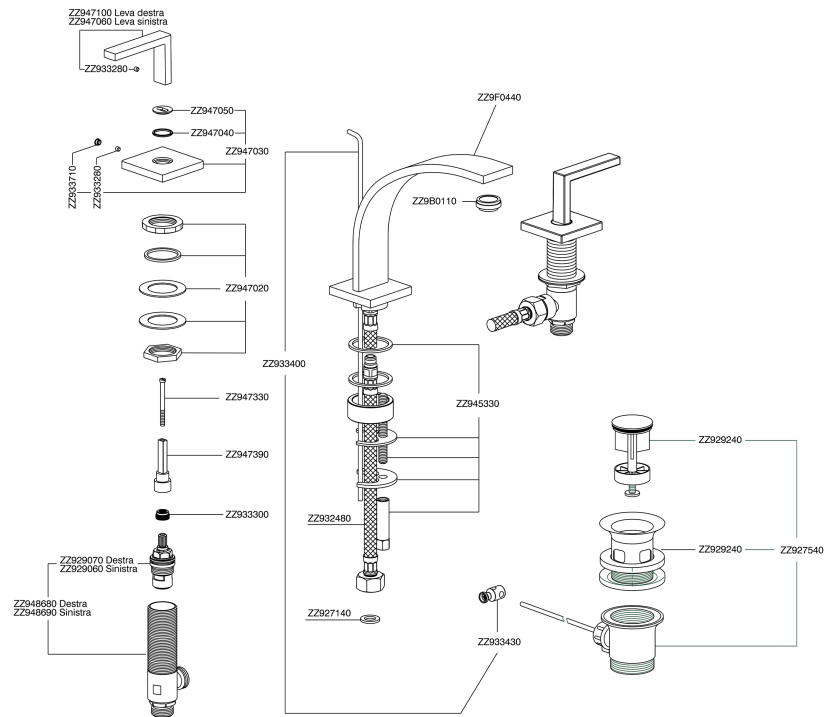

Washbasin 3-holes mixer WAVE_WA001021

MODEL **WA001021**

Washbasin 3-holes mixer, with automatic 1"1/4 automatic pop-up waste, 1/2" F stainless steel flexible hose

AVAILABLE FINISHINGS

-  **21** 21 Chrome
-  **2F** 2F Brushed Nickel
-  **2Q** 2Q Black Titanium

CHARACTERISTICS

Washbasin 3-holes mixer WAVE_WA001021

WA001021

<https://en.cisal.it/washbasin-3-holes-mixer-wave-wa001021>

2026-04-04