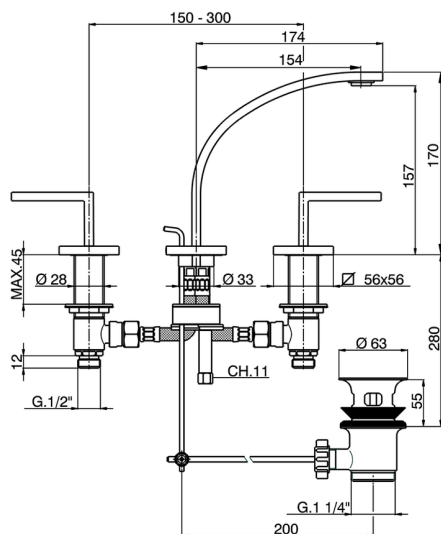

## Washbasin 3-holes mixer WAVE\_WA001021

MODEL **WA001021**

Washbasin 3-holes mixer, with automatic 1"1/4 automatic pop-up waste, 1/2" F stainless steel flexible hose