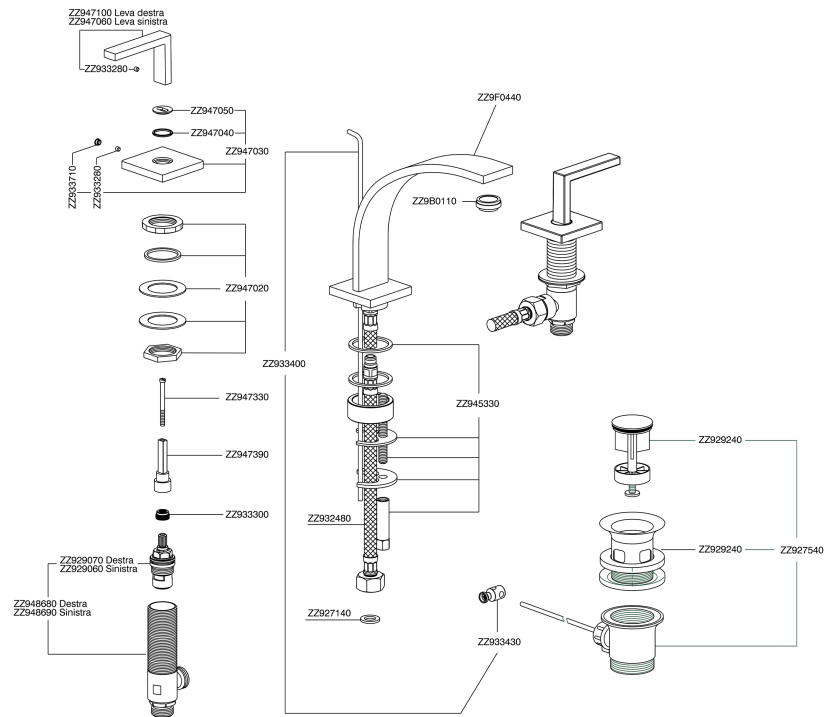

Washbasin 3-holes mixer WAVE_WA001021

WA001021

<https://en.cisal.it/washbasin-3-holes-mixer-wave-wa001021>

2026-04-04