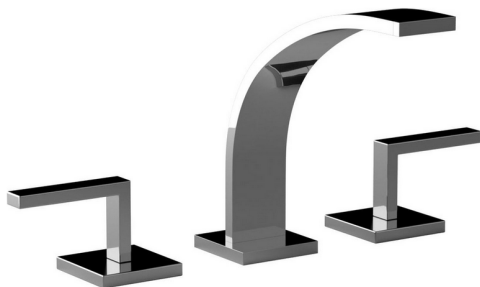

Washbasin 3-holes mixer WAVE_WA001021

MODEL **WA001021**

Washbasin 3-holes mixer, with automatic 1"1/4 automatic pop-up waste, 1/2" F stainless steel flexible hose

AVAILABLE FINISHINGS

-  **21** 21 Chrome
-  **2F** 2F Brushed Nickel
-  **2Q** 2Q Black Titanium

CHARACTERISTICS

Washbasin 3-holes mixer WAVE_WA001021

WA001021

<https://en.cisal.it/washbasin-3-holes-mixer-wave-wa001021>

2026-04-04