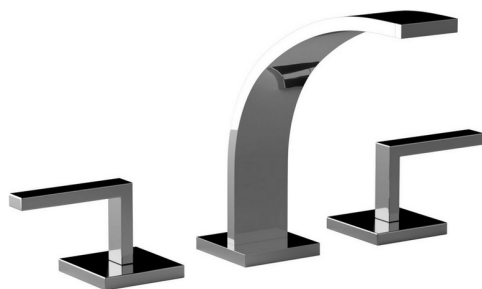

Washbasin 3-holes mixer WAVE_WA001021

MODEL **WA001021**

Washbasin 3-holes mixer, with automatic 1"1/4 automatic pop-up waste, 1/2" F stainless steel flexible hose

AVAILABLE FINISHINGS

-  **21** 21 Chrome
-  **2F** 2F Brushed Nickel
-  **2Q** 2Q Black Titanium

CHARACTERISTICS

Washbasin 3-holes mixer WAVE_WA001021

WA001021

<https://en.cisal.it/washbasin-3-holes-mixer-wave-wa001021>

2026-05-15