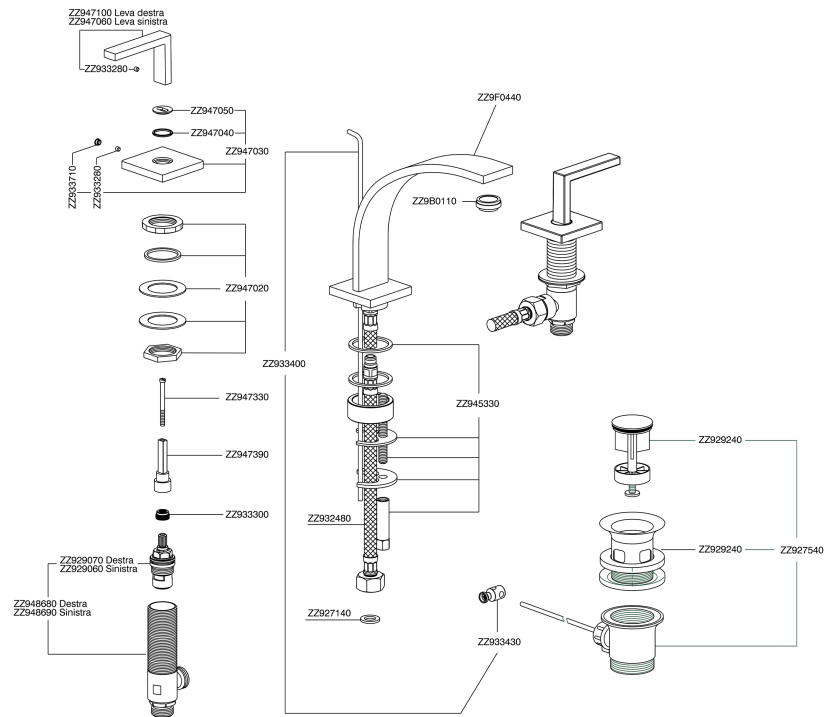

Washbasin 3-holes mixer WAVE_WA001021

MODEL **WA001021**

Washbasin 3-holes mixer, with automatic 1"1/4 automatic pop-up waste, 1/2" F stainless steel flexible hose

AVAILABLE FINISHINGS

-  **21** 21 Chrome
-  **2F** 2F Brushed Nickel
-  **2Q** 2Q Black Titanium

CHARACTERISTICS

Washbasin 3-holes mixer WAVE_WA001021

WA001021

<https://en.cisal.it/washbasin-3-holes-mixer-wave-wa001021>

2026-05-15