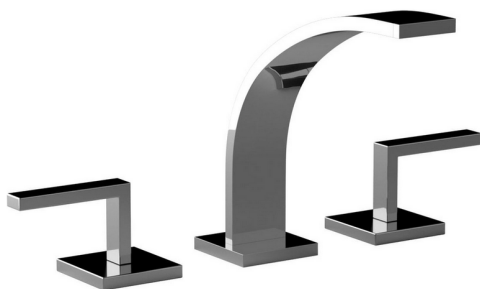

## Washbasin 3-holes mixer WAVE\_WA001021

MODEL **WA001021**

Washbasin 3-holes mixer, with automatic 1"1/4 automatic pop-up waste, 1/2" F stainless steel flexible hose

### AVAILABLE FINISHINGS

-  **21** 21 Chrome
-  **2F** 2F Brushed Nickel
-  **2Q** 2Q Black Titanium