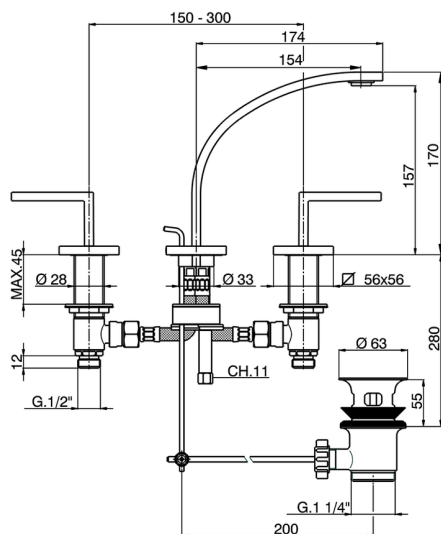

Washbasin 3-holes mixer WAVE_WA001021

MODEL **WA001021**

Washbasin 3-holes mixer, with automatic 1"1/4 automatic pop-up waste, 1/2" F stainless steel flexible hose

AVAILABLE FINISHINGS

-  **21** 21 Chrome
-  **2F** 2F Brushed Nickel
-  **2Q** 2Q Black Titanium

CHARACTERISTICS

Washbasin 3-holes mixer WAVE_WA001021

WA001021

<https://en.cisal.it/washbasin-3-holes-mixer-wave-wa001021>

2026-05-15