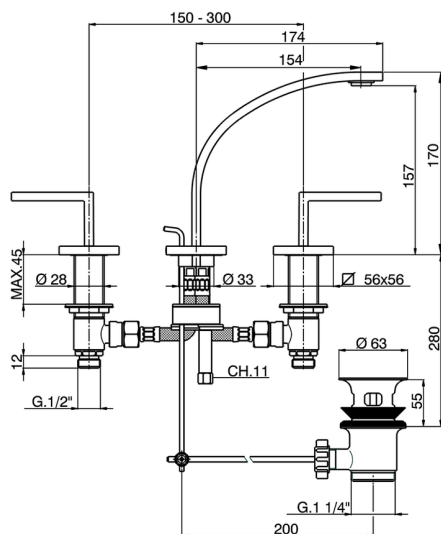

Washbasin 3-holes mixer WAVE_WA001021

MODEL **WA001021**

Washbasin 3-holes mixer, with automatic 1"1/4 automatic pop-up waste, 1/2" F stainless steel flexible hose

AVAILABLE FINISHINGS

-  **21** 21 Chrome
-  **2F** 2F Brushed Nickel
-  **2Q** 2Q Black Titanium

CHARACTERISTICS

Washbasin 3-holes mixer WAVE_WA001021

WA001021

<https://en.cisal.it/washbasin-3-holes-mixer-wave-wa001021>

2026-04-04