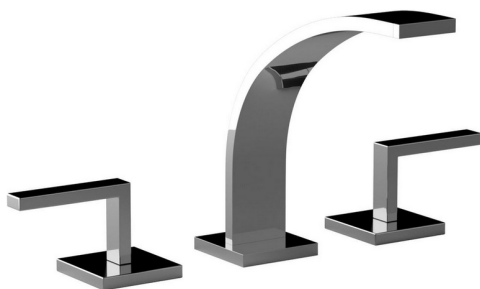

Washbasin 3-holes mixer WAVE_WA001021

MODEL **WA001021**

Washbasin 3-holes mixer, with automatic 1"1/4 automatic pop-up waste, 1/2" F stainless steel flexible hose

AVAILABLE FINISHINGS

-  **21** 21 Chrome
-  **2F** 2F Brushed Nickel
-  **2Q** 2Q Black Titanium

CHARACTERISTICS

Washbasin 3-holes mixer WAVE_WA001021

WA001021

<https://en.cisal.it/washbasin-3-holes-mixer-wave-wa001021>

2026-06-05