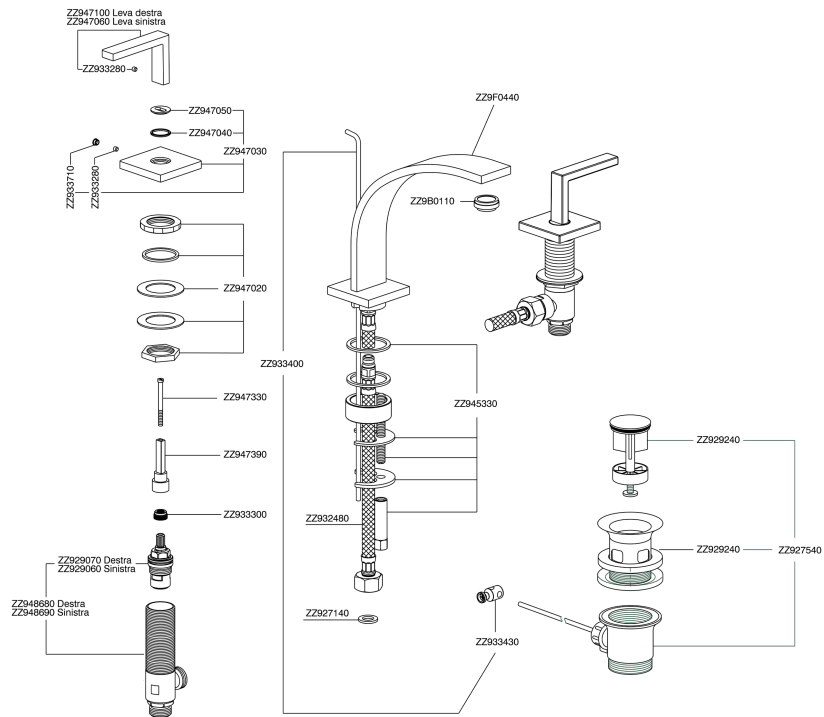

Washbasin 3-holes mixer WAVE_WA001021

MODEL **WA001021**

Washbasin 3-holes mixer, with automatic 1"1/4 automatic pop-up waste, 1/2" F stainless steel flexible hose

AVAILABLE FINISHINGS

-  **21** 21 Chrome
-  **2F** 2F Brushed Nickel
-  **2Q** 2Q Black Titanium

CHARACTERISTICS

Washbasin 3-holes mixer WAVE_WA001021

WA001021

<https://en.cisal.it/washbasin-3-holes-mixer-wave-wa001021>

2026-06-05