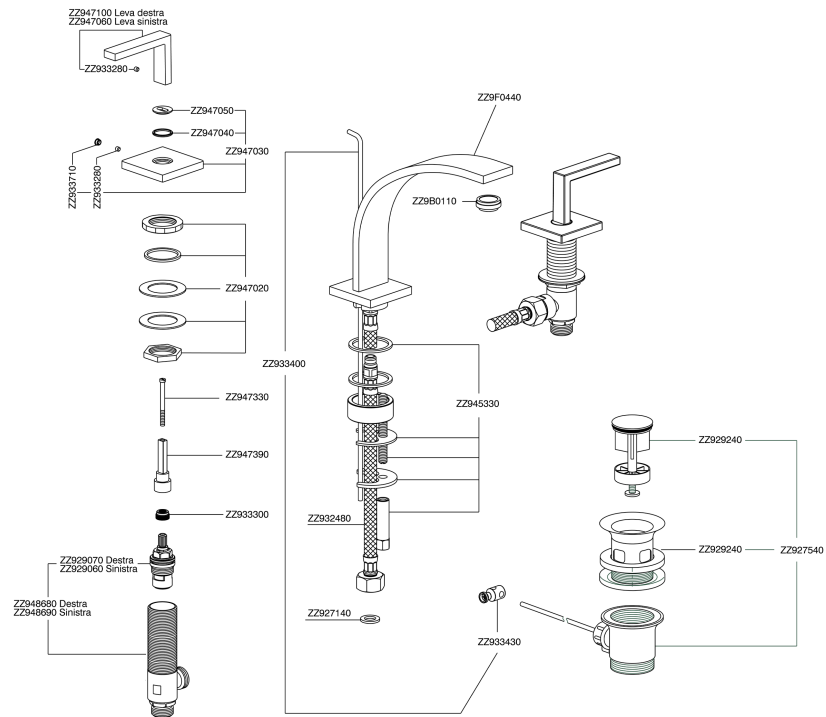

## Washbasin 3-holes mixer WAVE\_WA001021

MODEL **WA001021**

Washbasin 3-holes mixer, with automatic 1"1/4 automatic pop-up waste, 1/2" F stainless steel flexible hose

### CHARACTERISTICS

## Washbasin 3-holes mixer WAVE\_WA001021

WA001021

<https://en.cisal.it/washbasin-3-holes-mixer-wave-wa001021>

2026-05-15