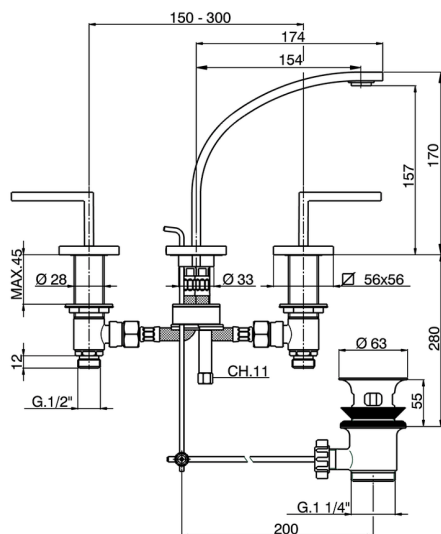

Washbasin 3-holes mixer WAVE_WA001021

MODEL **WA001021**

Washbasin 3-holes mixer, with automatic 1"1/4 automatic pop-up waste, 1/2" F stainless steel flexible hose

AVAILABLE FINISHINGS

-  **21** 21 Chrome
-  **2F** 2F Brushed Nickel
-  **2Q** 2Q Black Titanium

CHARACTERISTICS

Washbasin 3-holes mixer WAVE_WA001021

WA001021

<https://en.cisal.it/washbasin-3-holes-mixer-wave-wa001021>

2026-06-05