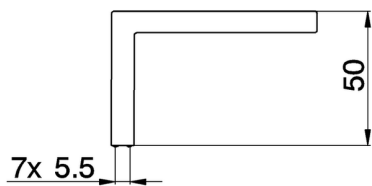

Handle 'WA' right SPARE PARTS_ZZ947100

MODEL **ZZ947100**

Handle 'WA' right

AVAILABLE FINISHINGS

21 21 Chrome

2A 2A Satin Brushed Nickel

CHARACTERISTICS

2026-06-10