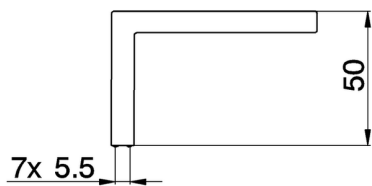

## Handle 'WA' right SPARE PARTS\_ZZ947100

MODEL **ZZ947100**

Handle 'WA' right

AVAILABLE FINISHINGS

**21** 21 Chrome

**2A** 2A Satin Brushed Nickel

CHARACTERISTICS

2026-04-29