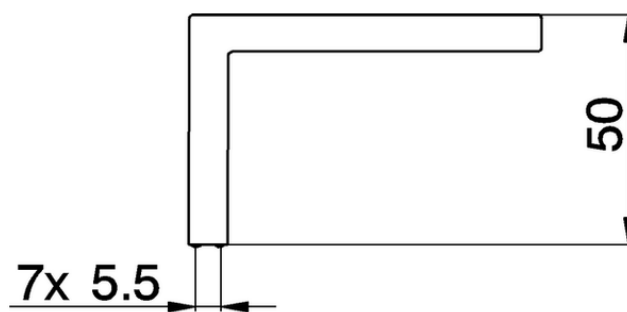

Handle 'WA' right SPARE PARTS_ZZ947100

ZZ947100

<https://en.cisal.it/handle-wa-right-spare-parts-zz947100>

2026-05-20