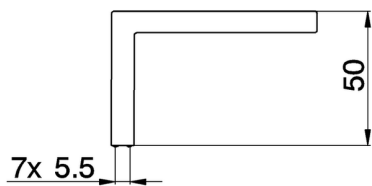

Handle 'WA' right SPARE PARTS_ZZ947100

MODEL **ZZ947100**

Handle 'WA' right

AVAILABLE FINISHINGS

21 21 Chrome

2A 2A Satin Brushed Nickel

CHARACTERISTICS

2026-04-30