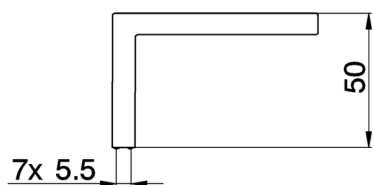

Handle 'WA' right SPARE PARTS_ZZ947100

MODEL **ZZ947100**

Handle 'WA' right

AVAILABLE FINISHINGS

21 21 Chrome

2A 2A Satin Brushed Nickel

CHARACTERISTICS

2026-04-08