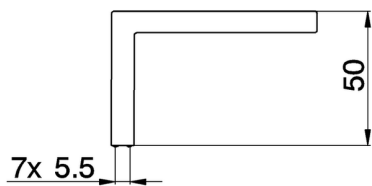

Handle 'WA' right SPARE PARTS_ZZ947100

MODEL **ZZ947100**

Handle 'WA' right

AVAILABLE FINISHINGS

21 21 Chrome

2A 2A Satin Brushed Nickel

CHARACTERISTICS

2026-06-14