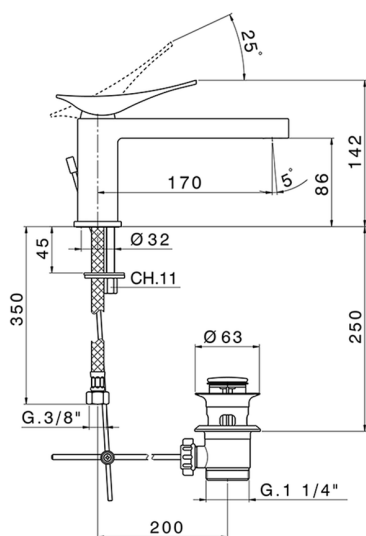

Single lever washbasin mixer ROADSTER ACCENT_RA001510

MODEL **RA001510**

Single lever washbasin mixer, with 1"1/4 automatic pop-up waste, G.3/8" stainless steel flexible hose

AVAILABLE FINISHINGS

-  **21** 21 Chrome
-  **2B** 2B Polished Nickel
-  **2F** 2F Brushed Nickel
-  **2Q** 2Q Black Titanium
-  **40** 40 Matt Black
-  **4Q** 4Q Matt White

CHARACTERISTICS

Cartridge Spare Parts **ZZ99663000**

25 mm Cartridge

Single lever washbasin mixer ROADSTER ACCENT_RA001510

RA001510

<https://en.cisal.it/single-lever-washbasin-mixer-roadster-accent-ra001510>