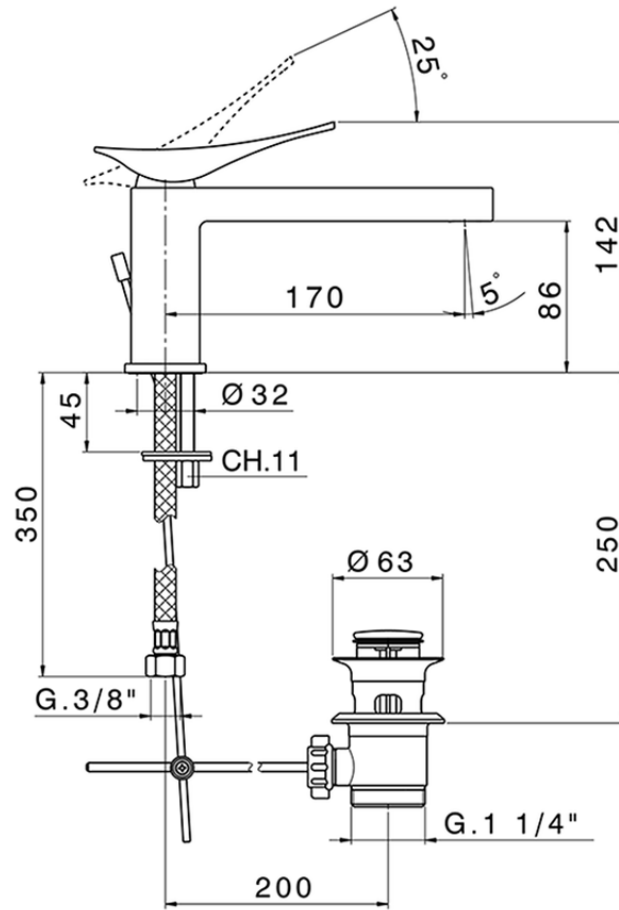

## Single lever washbasin mixer ROADSTER ACCENT\_RA001510

RA001510

<https://en.cisal.it/single-lever-washbasin-mixer-roadster-accent-ra001510>

2026-06-14