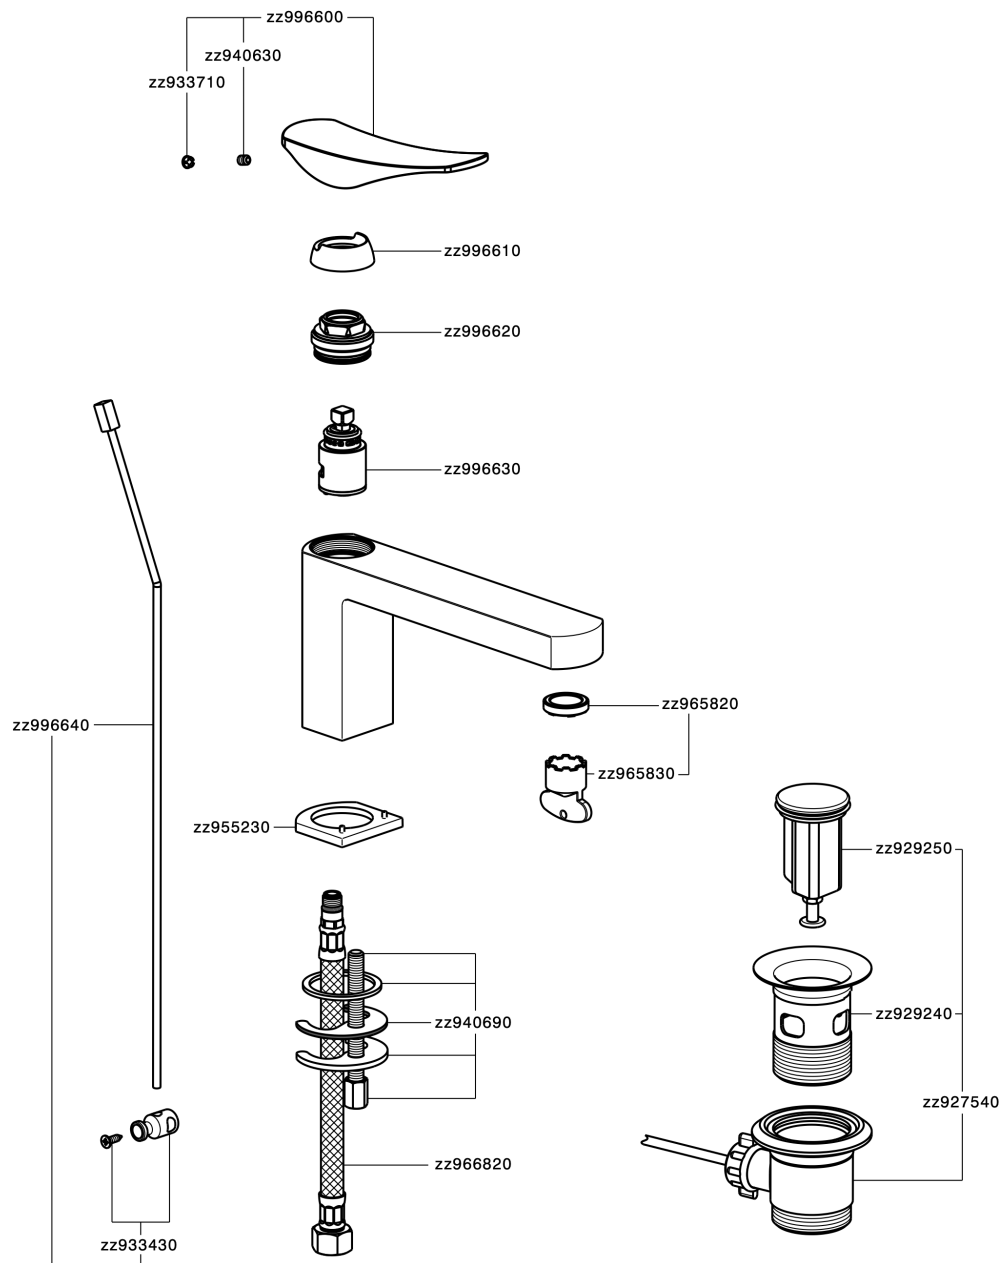

## Single lever washbasin mixer ROADSTER ACCENT\_RA001510

MODEL **RA001510**

Single lever washbasin mixer, with 1"1/4 automatic pop-up waste, G.3/8" stainless steel flexible hose

### CHARACTERISTICS

Cartridge Spare Parts **ZZ99663000**

**25 mm Cartridge**

## Single lever washbasin mixer ROADSTER ACCENT\_RA001510

RA001510

<https://en.cisal.it/single-lever-washbasin-mixer-roadster-accent-ra001510>

2026-04-10