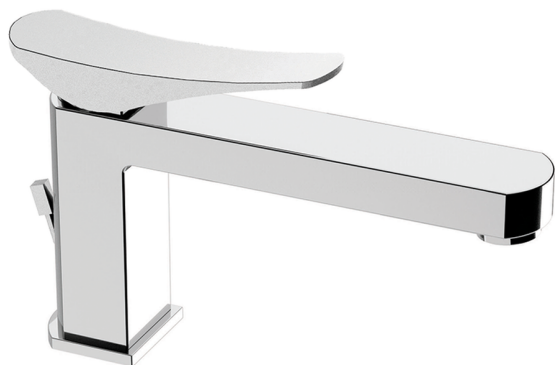

## Single lever washbasin mixer ROADSTER ACCENT\_RA001510

MODEL **RA001510**

Single lever washbasin mixer, with 1"1/4 automatic pop-up waste, G.3/8" stainless steel flexible hose

### AVAILABLE FINISHINGS

-  **21** 21 Chrome
-  **2B** 2B Polished Nickel
-  **2F** 2F Brushed Nickel
-  **2Q** 2Q Black Titanium
-  **40** 40 Matt Black
-  **4Q** 4Q Matt White

## Single lever washbasin mixer ROADSTER ACCENT\_RA001510

RA001510

<https://en.cisal.it/single-lever-washbasin-mixer-roadster-accent-ra001510>

2026-04-10