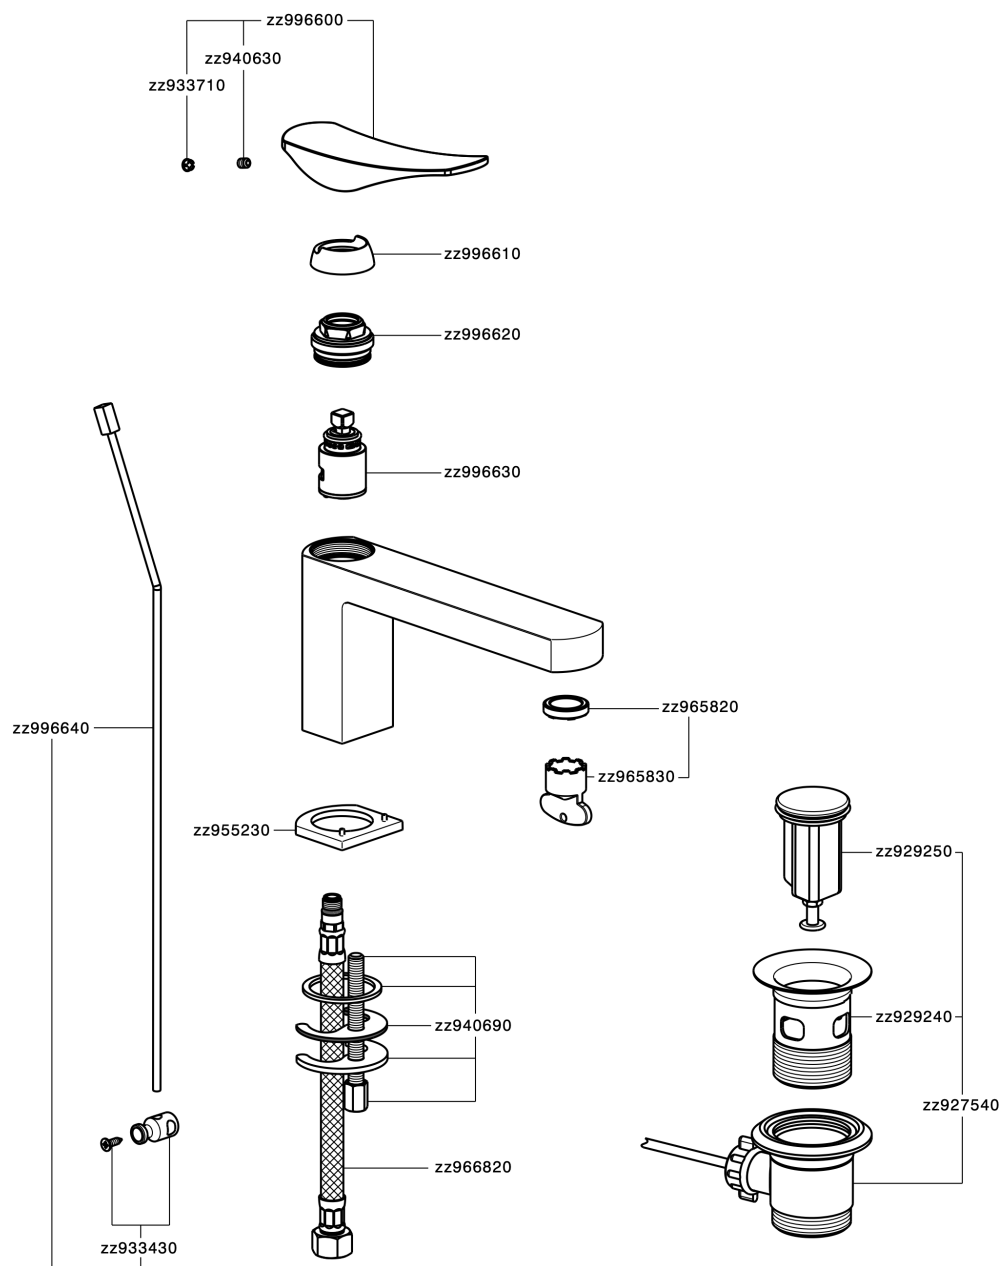

Single lever washbasin mixer ROADSTER ACCENT_RA001510

RA001510

<https://en.cisal.it/single-lever-washbasin-mixer-roadster-accent-ra001510>

2026-06-14