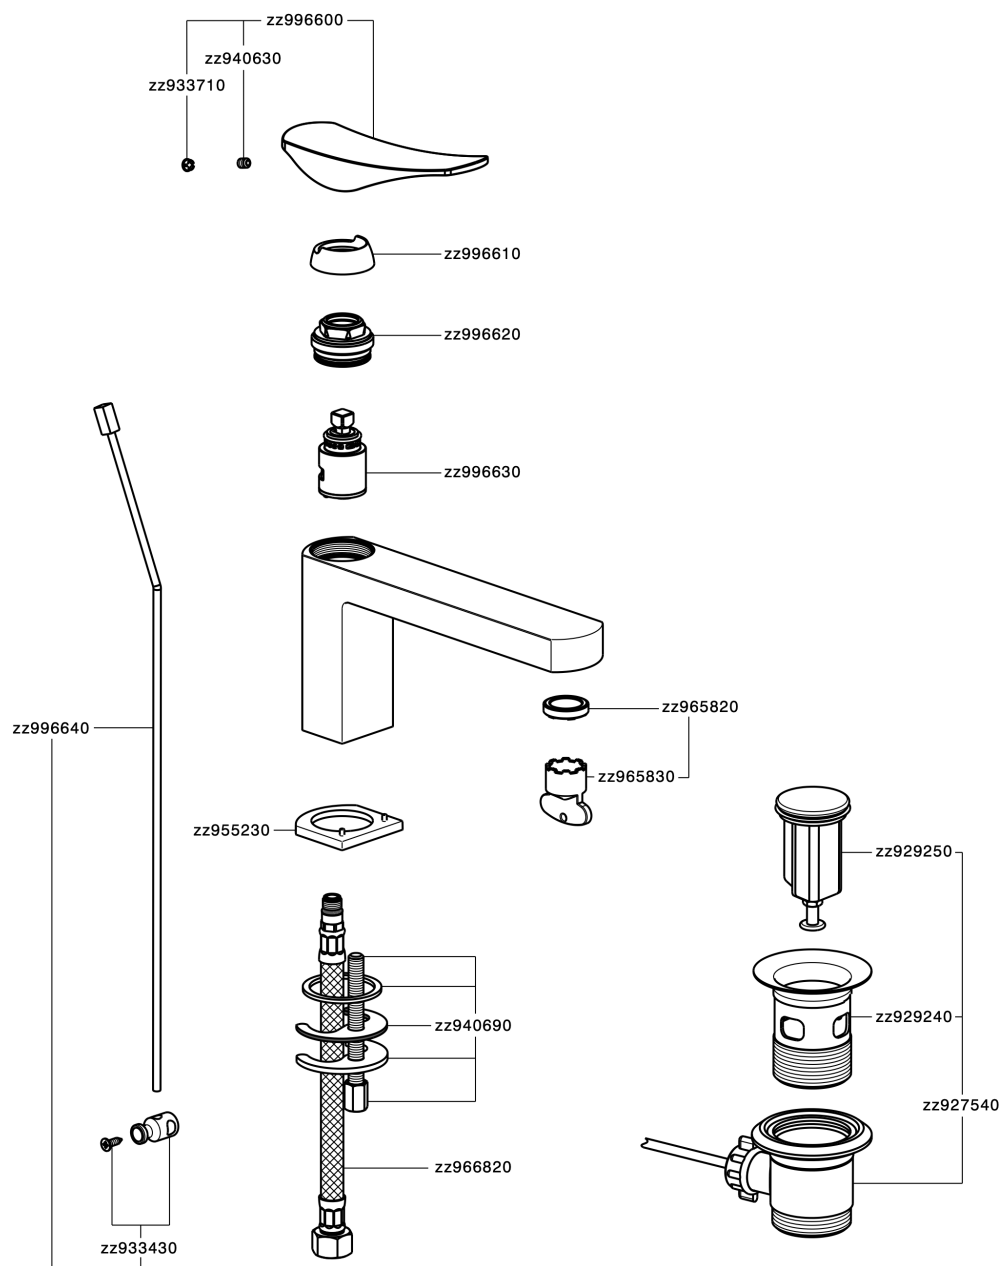

Single lever washbasin mixer ROADSTER ACCENT_RA001510

RA001510

<https://en.cisal.it/single-lever-washbasin-mixer-roadster-accent-ra001510>

2026-04-10