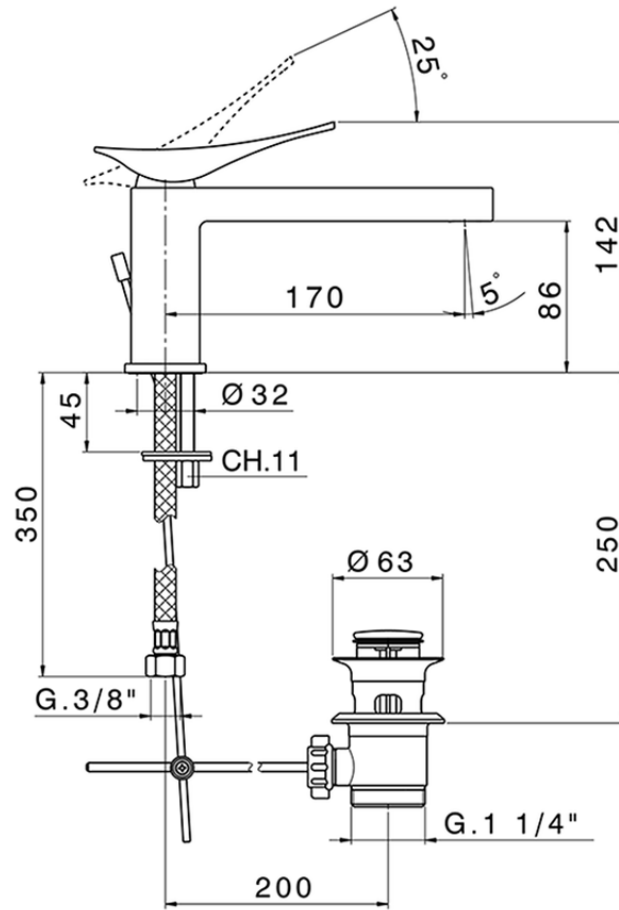

## Single lever washbasin mixer ROADSTER ACCENT\_RA001510

RA001510

<https://en.cisal.it/single-lever-washbasin-mixer-roadster-accent-ra001510>

2026-04-28