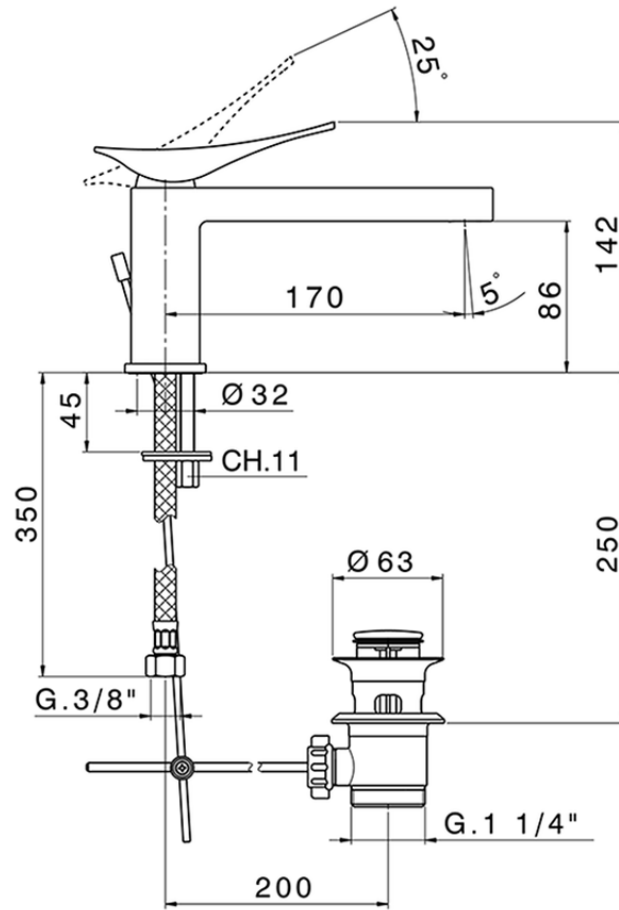

**Single lever washbasin mixer ROADSTER ACCENT\_RA001510**

RA001510

<https://en.cisal.it/single-lever-washbasin-mixer-roadster-accent-ra001510>

2026-05-19