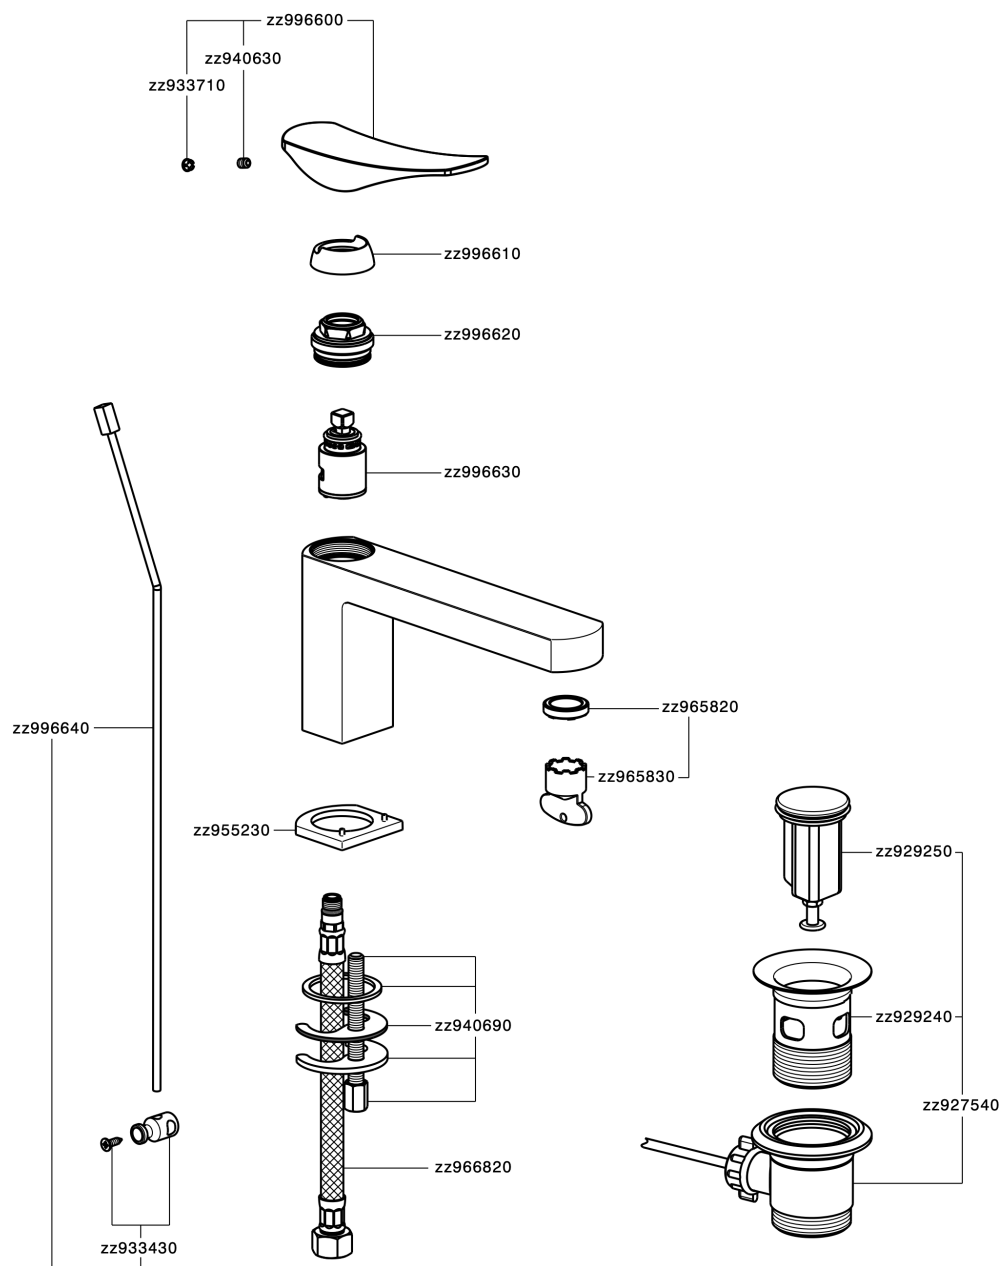

## Single lever washbasin mixer ROADSTER ACCENT\_RA001510

MODEL **RA001510**

Single lever washbasin mixer, with 1"1/4 automatic pop-up waste, G.3/8" stainless steel flexible hose

### CHARACTERISTICS

Cartridge Spare Parts **ZZ99663000**

**25 mm Cartridge**

## Single lever washbasin mixer ROADSTER ACCENT\_RA001510

RA001510

<https://en.cisal.it/single-lever-washbasin-mixer-roadster-accent-ra001510>

2026-04-10