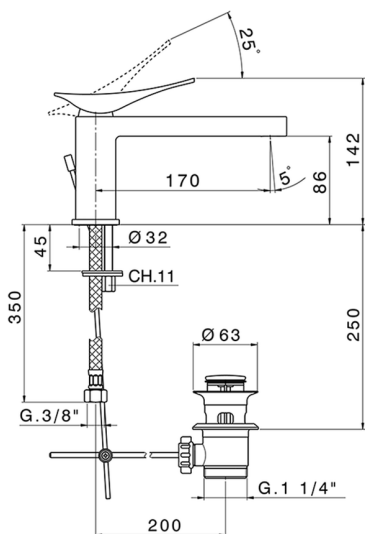

Single lever washbasin mixer ROADSTER ACCENT_RA001510

MODEL **RA001510**

Single lever washbasin mixer, with 1"1/4 automatic pop-up waste, G.3/8" stainless steel flexible hose

AVAILABLE FINISHINGS

-  **21** 21 Chrome
-  **2B** 2B Polished Nickel
-  **2F** 2F Brushed Nickel
-  **2Q** 2Q Black Titanium
-  **40** 40 Matt Black
-  **4Q** 4Q Matt White

CHARACTERISTICS

Cartridge Spare Parts **ZZ99663000**

25 mm Cartridge

Single lever washbasin mixer ROADSTER ACCENT_RA001510

RA001510

<https://en.cisal.it/single-lever-washbasin-mixer-roadster-accent-ra001510>