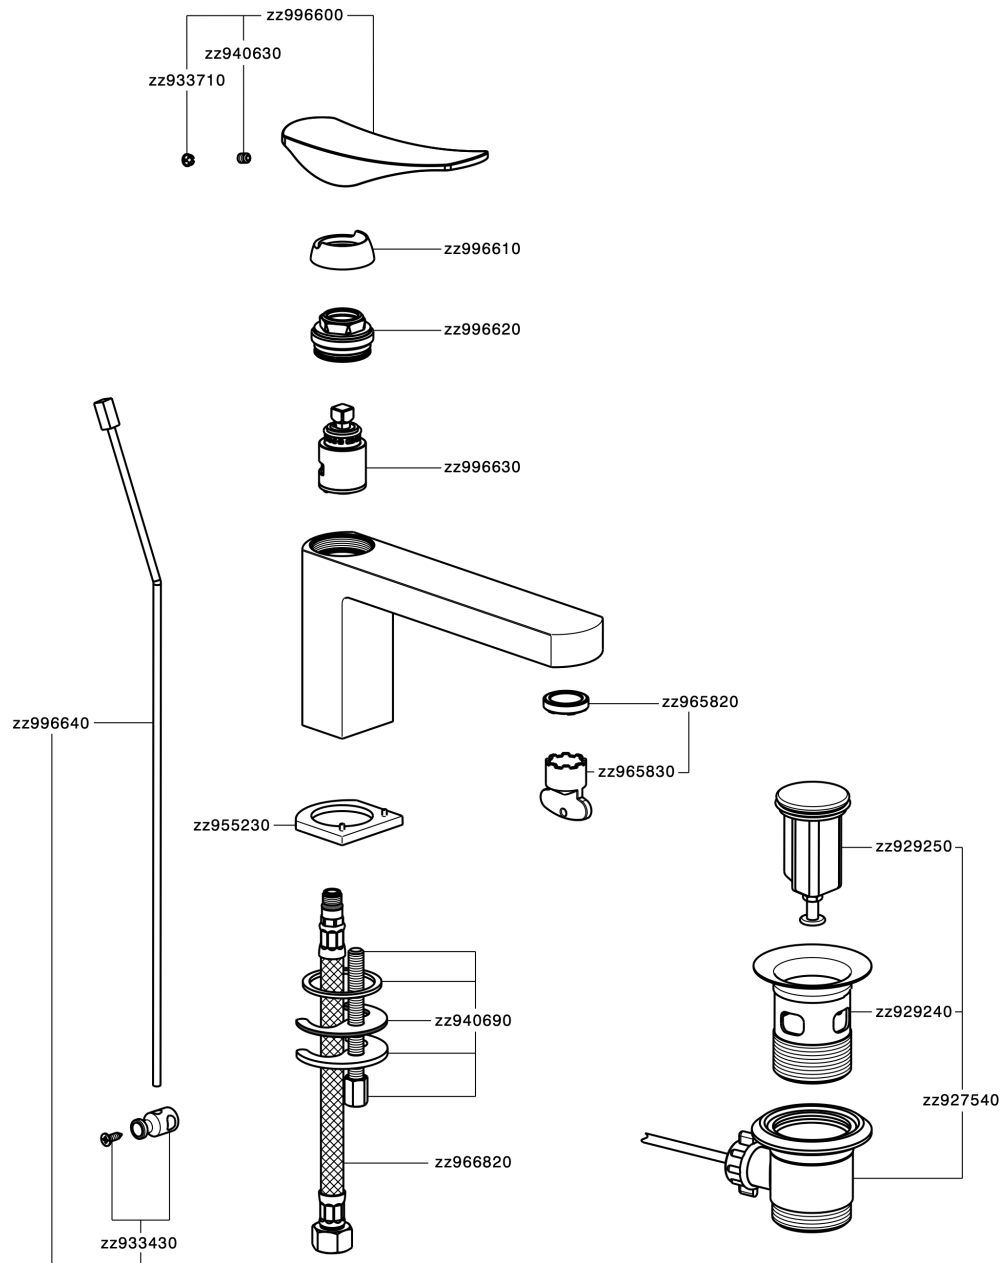

Single lever washbasin mixer ROADSTER ACCENT_RA001510

MODEL **RA001510**

Single lever washbasin mixer, with 1"1/4 automatic pop-up waste, G.3/8" stainless steel flexible hose

AVAILABLE FINISHINGS

-  **21** 21 Chrome
-  **2B** 2B Polished Nickel
-  **2F** 2F Brushed Nickel
-  **2Q** 2Q Black Titanium
-  **40** 40 Matt Black
-  **4Q** 4Q Matt White

CHARACTERISTICS

Cartridge Spare Parts **ZZ99663000**

25 mm Cartridge

Single lever washbasin mixer ROADSTER ACCENT_RA001510

RA001510

<https://en.cisal.it/single-lever-washbasin-mixer-roadster-accent-ra001510>