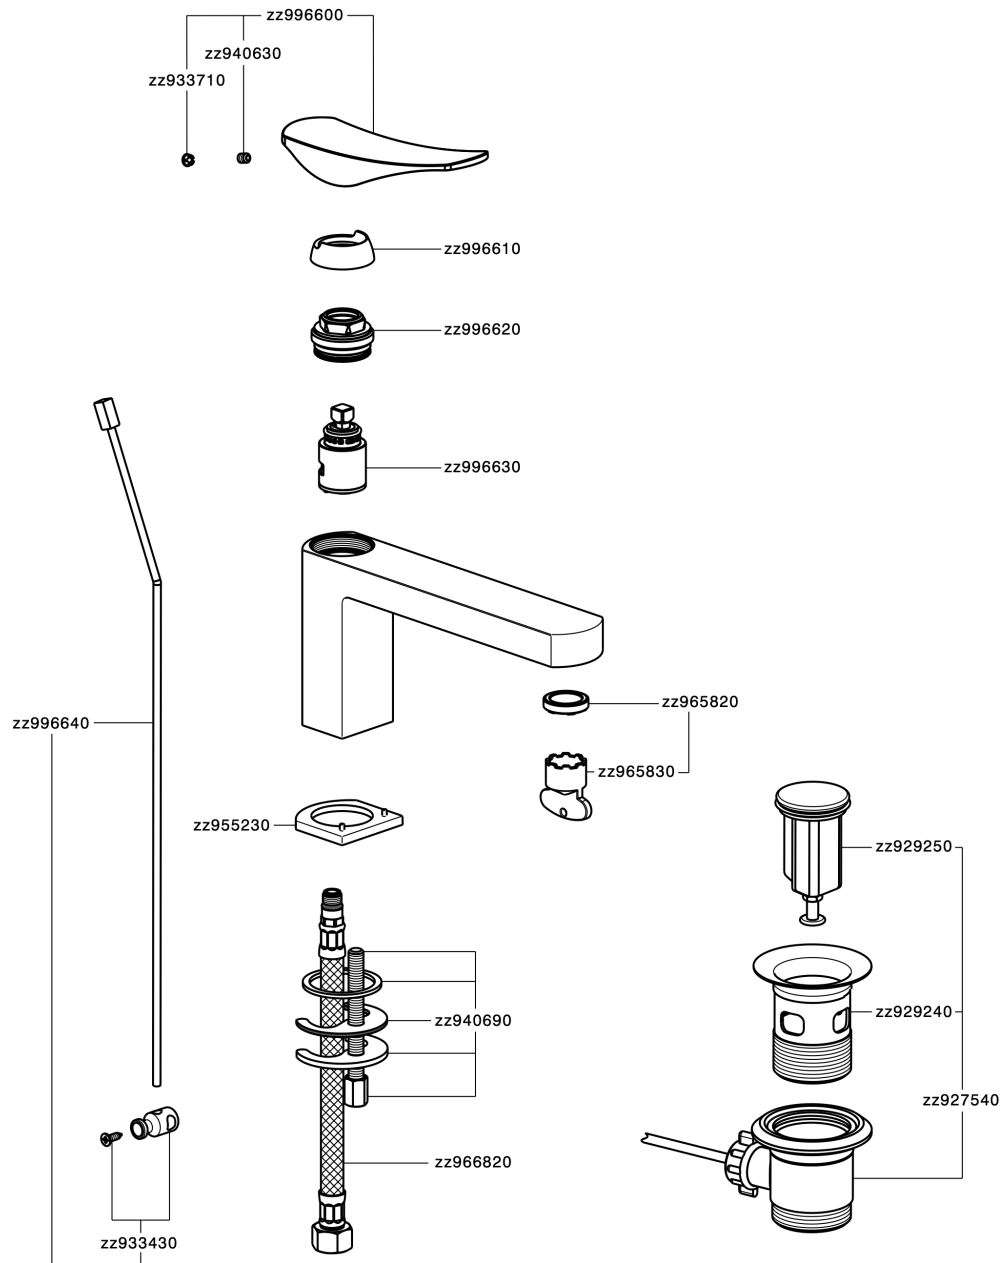

Single lever washbasin mixer ROADSTER ACCENT_RA001510

RA001510

<https://en.cisal.it/single-lever-washbasin-mixer-roadster-accent-ra001510>

2026-06-13