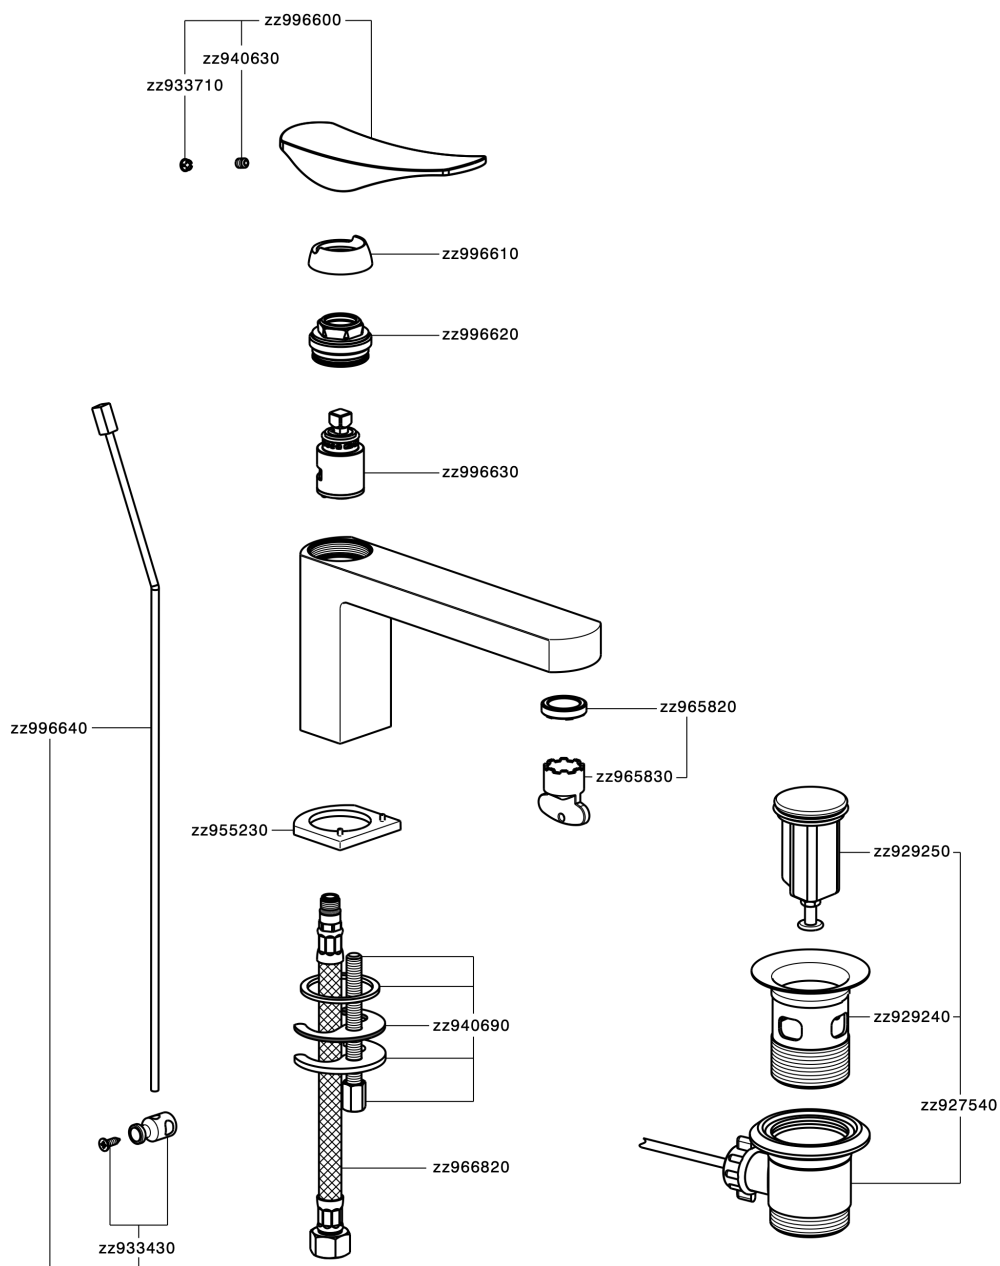

Single lever washbasin mixer ROADSTER ACCENT_RA001510

RA001510

<https://en.cisal.it/single-lever-washbasin-mixer-roadster-accent-ra001510>

2026-04-08