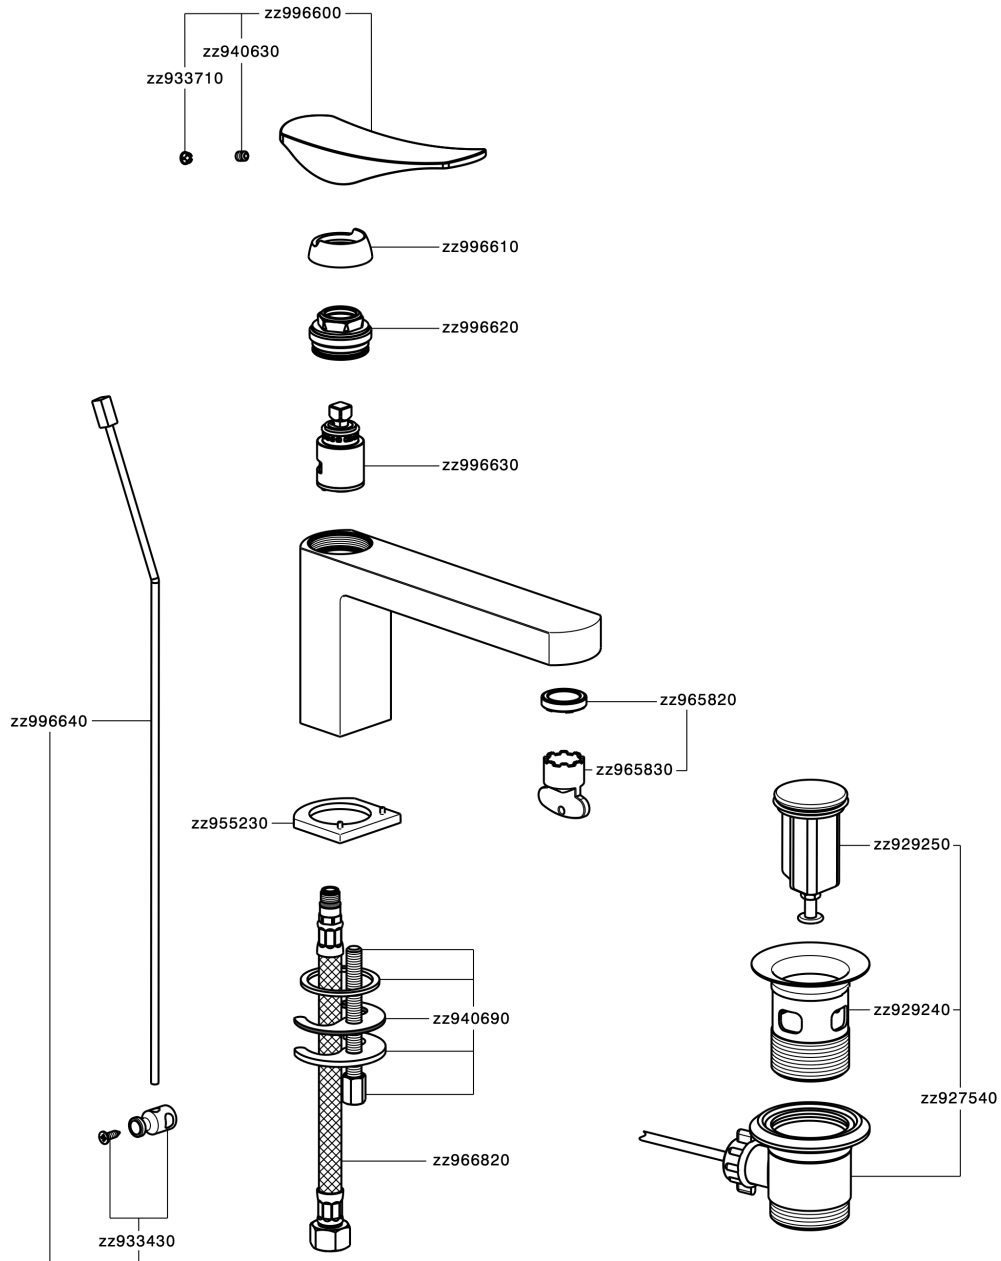

Single lever washbasin mixer ROADSTER ACCENT_RA001510

RA001510

<https://en.cisal.it/single-lever-washbasin-mixer-roadster-accent-ra001510>

2026-04-29