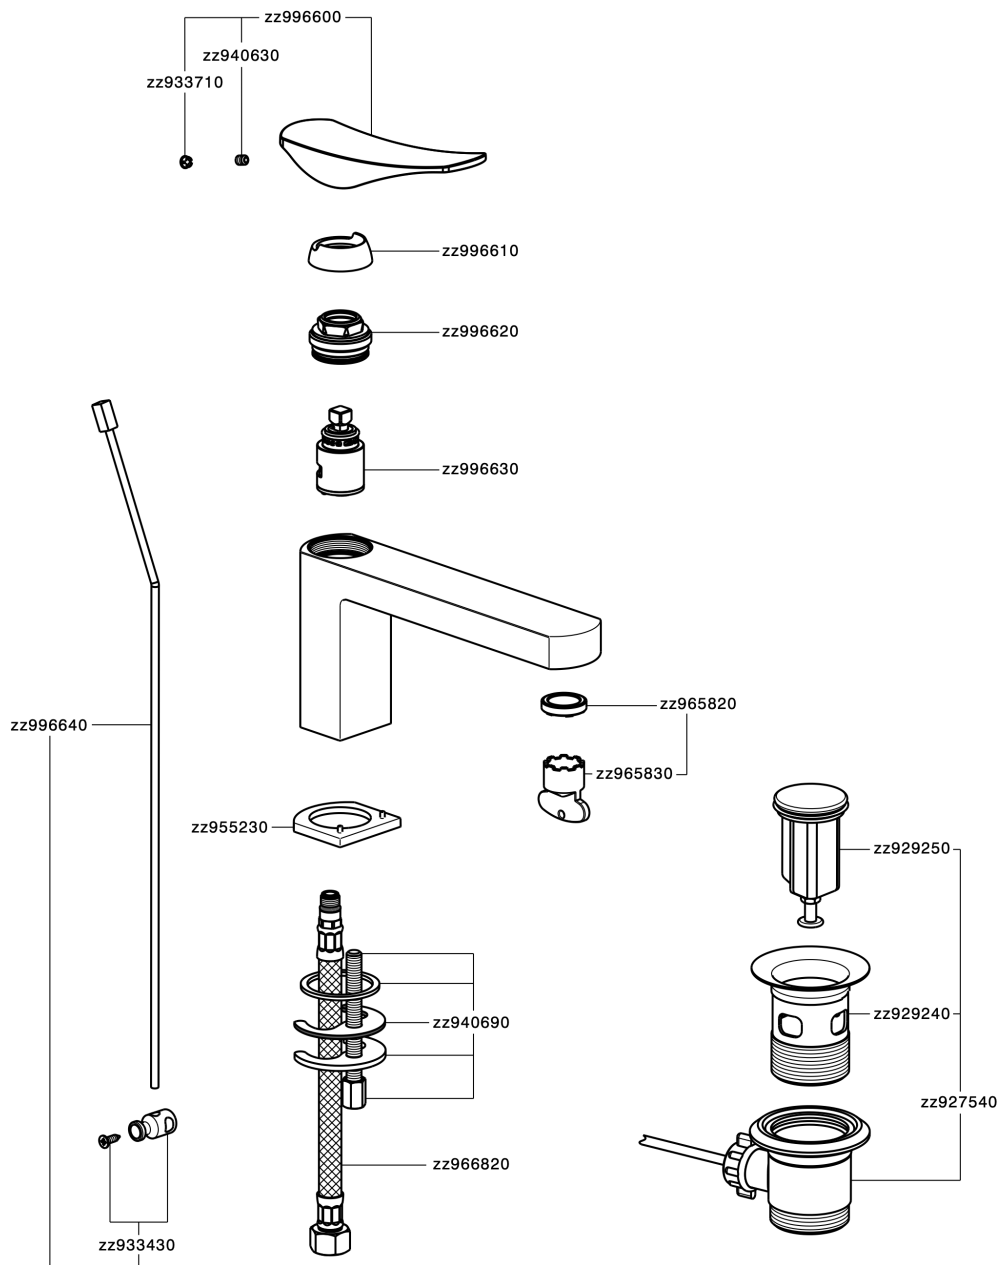

## Single lever washbasin mixer ROADSTER ACCENT\_RA001510

RA001510

<https://en.cisal.it/single-lever-washbasin-mixer-roadster-accent-ra001510>

2026-04-28