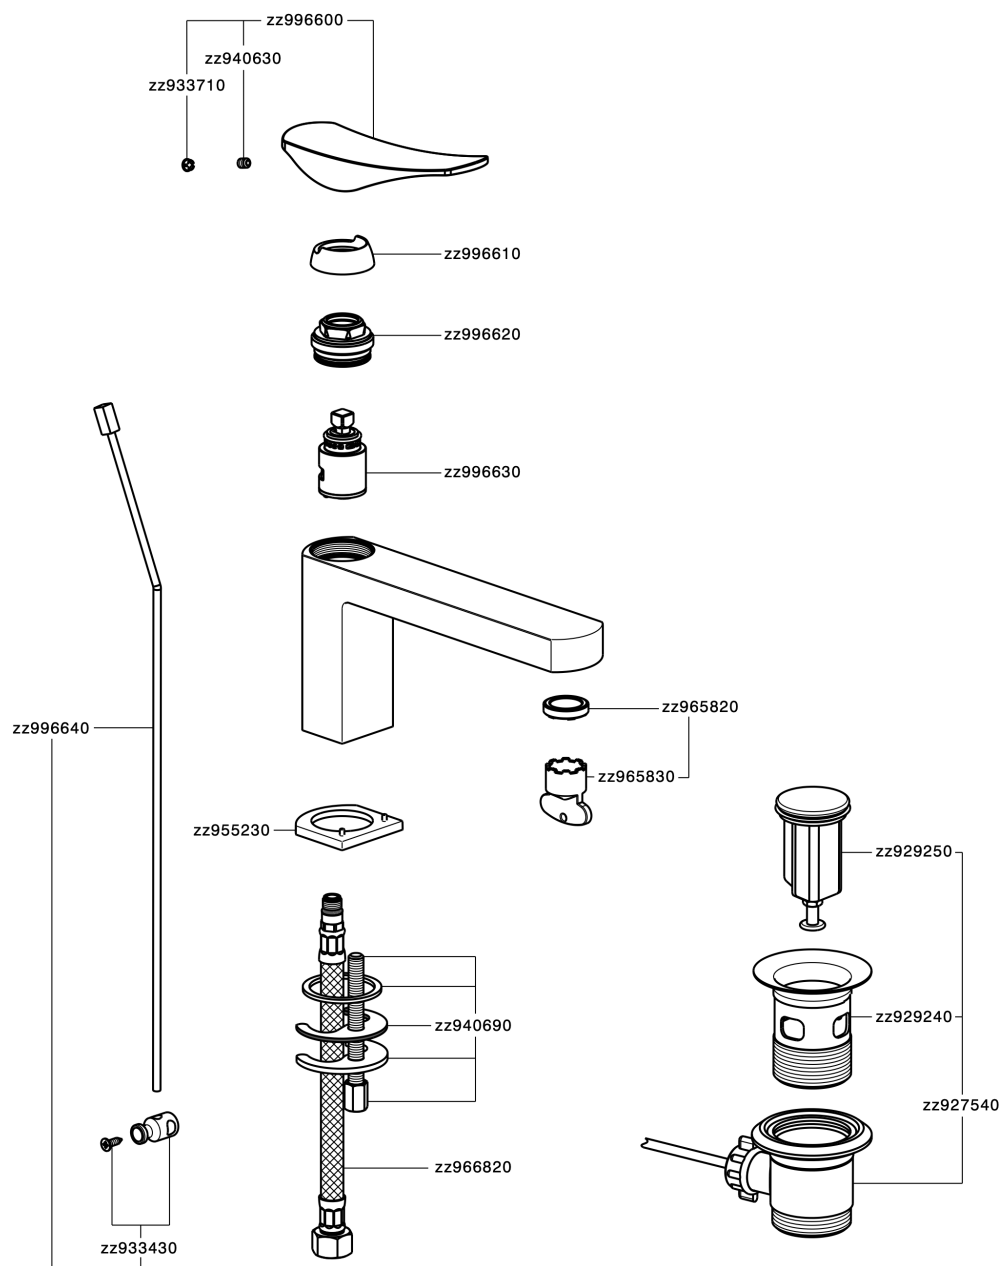

Single lever washbasin mixer ROADSTER ACCENT_RA001510

MODEL **RA001510**

Single lever washbasin mixer, with 1"1/4 automatic pop-up waste, G.3/8" stainless steel flexible hose

AVAILABLE FINISHINGS

-  **21** 21 Chrome
-  **2B** 2B Polished Nickel
-  **2F** 2F Brushed Nickel
-  **2Q** 2Q Black Titanium
-  **40** 40 Matt Black
-  **4Q** 4Q Matt White

CHARACTERISTICS

Cartridge Spare Parts **ZZ99663000**

25 mm Cartridge

Single lever washbasin mixer ROADSTER ACCENT_RA001510

RA001510

<https://en.cisal.it/single-lever-washbasin-mixer-roadster-accent-ra001510>