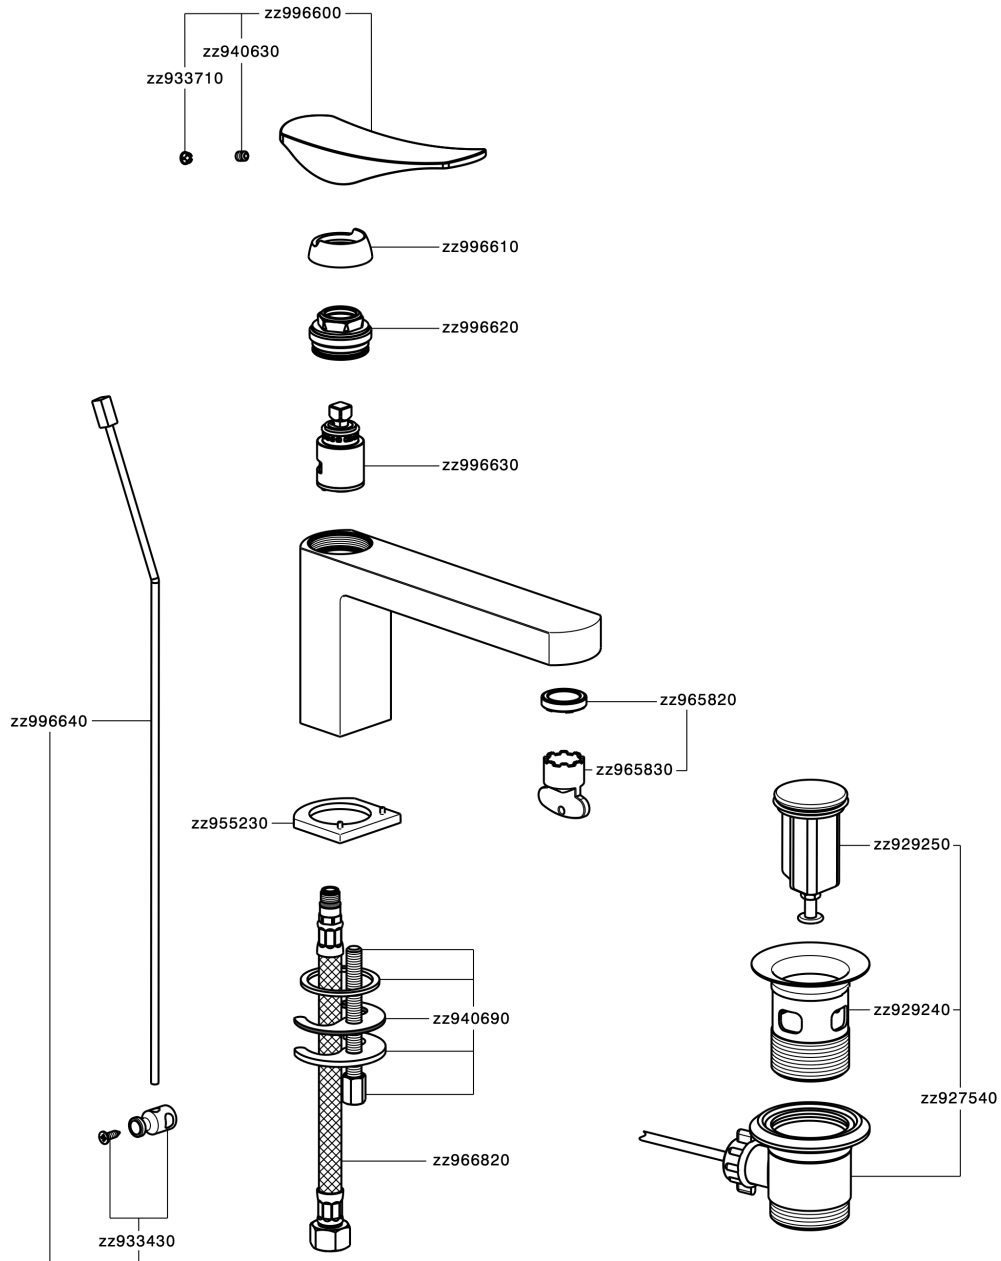

Single lever washbasin mixer ROADSTER ACCENT_RA001510

RA001510

<https://en.cisal.it/single-lever-washbasin-mixer-roadster-accent-ra001510>

2026-05-19