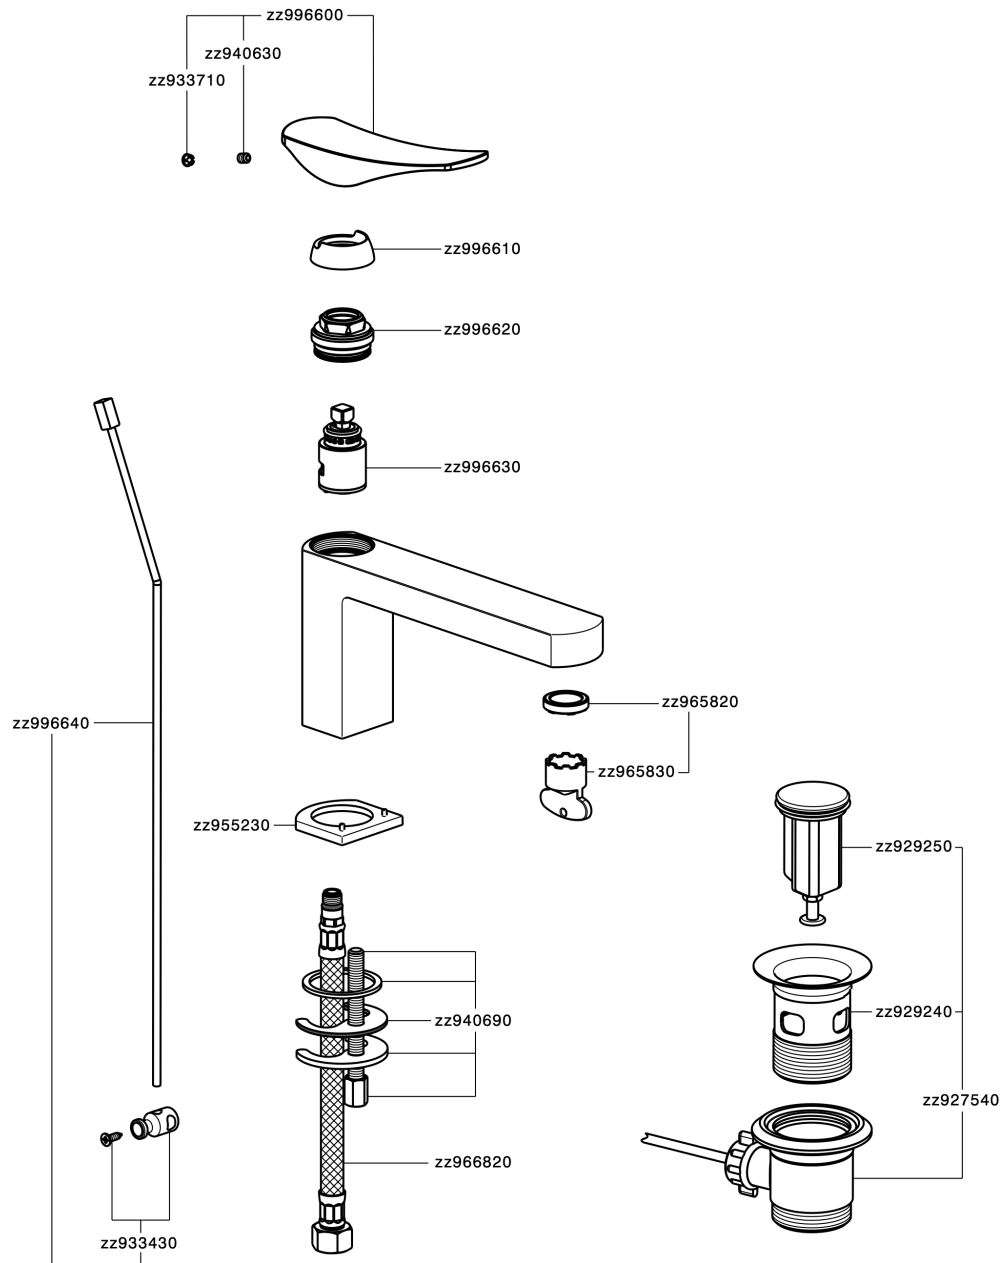

## Single lever washbasin mixer ROADSTER ACCENT\_RA001510

RA001510

<https://en.cisal.it/single-lever-washbasin-mixer-roadster-accent-ra001510>

2026-04-29