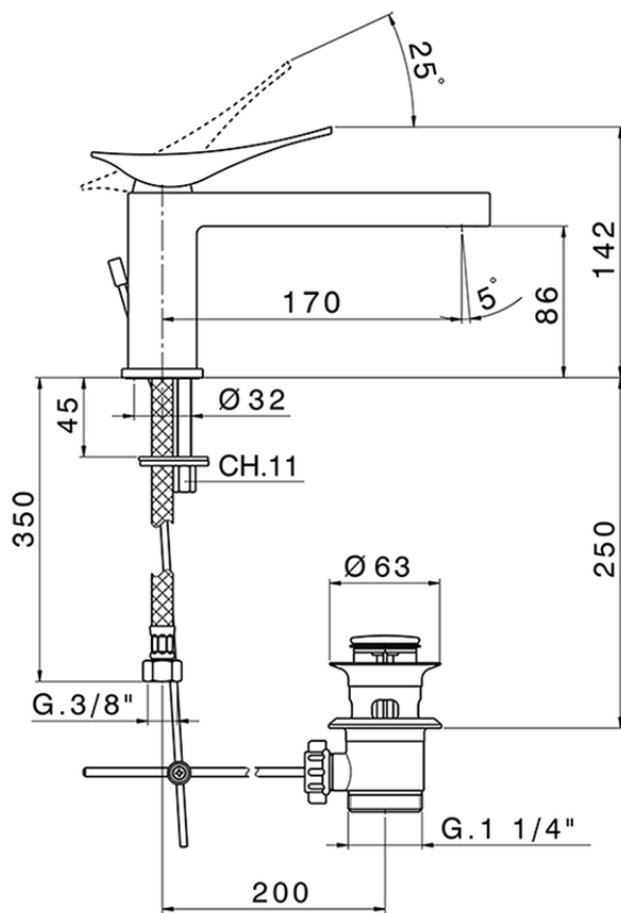

Single lever washbasin mixer ROADSTER ACCENT_RA001510

RA001510

<https://en.cisal.it/single-lever-washbasin-mixer-roadster-accent-ra001510>

2026-04-28