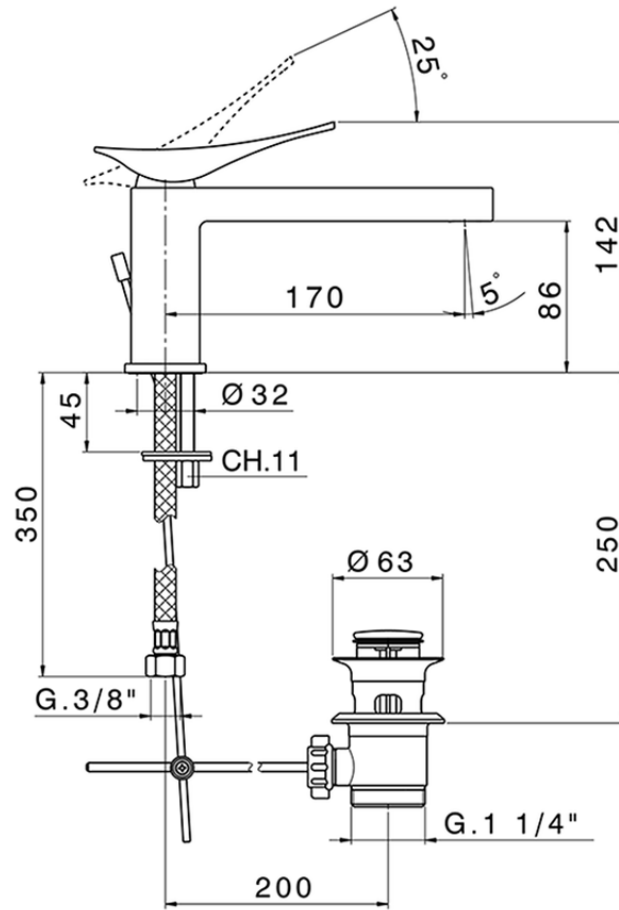

Single lever washbasin mixer ROADSTER ACCENT_RA001510

RA001510

<https://en.cisal.it/single-lever-washbasin-mixer-roadster-accent-ra001510>

2026-04-08