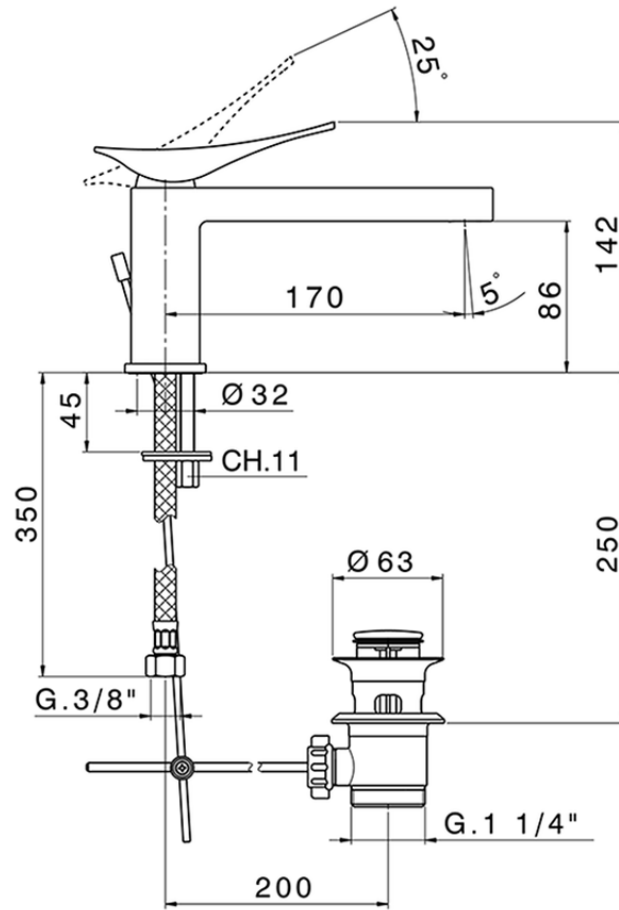

## Single lever washbasin mixer ROADSTER ACCENT\_RA001510

RA001510

<https://en.cisal.it/single-lever-washbasin-mixer-roadster-accent-ra001510>

2026-06-13