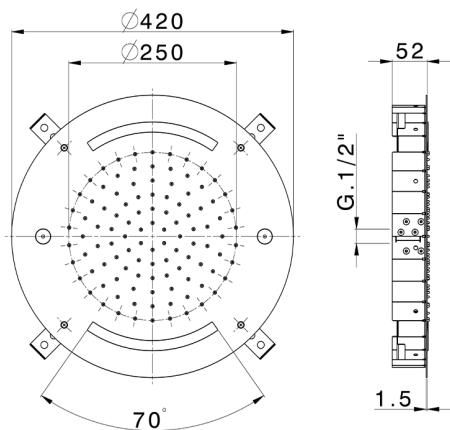

Ø 420 mm Chromotherapy Ceiling showerhead WELLNESS_ZS0C0020

MODEL **ZS0C0020**

Ø 420 mm Chromotherapy Ceiling showerhead, rain, spraying and chromotherapy functions, with remote control included, Stainless Steel AISI 304

AVAILABLE FINISHINGS

- **D1** D1 Brushed Inox
- **40** 40 Matt Black
- **4Q** 4Q Matt White
- **5G** 5G Rose Gold
- **D2** D2 Polished Inox

CHARACTERISTICS

2026-06-13