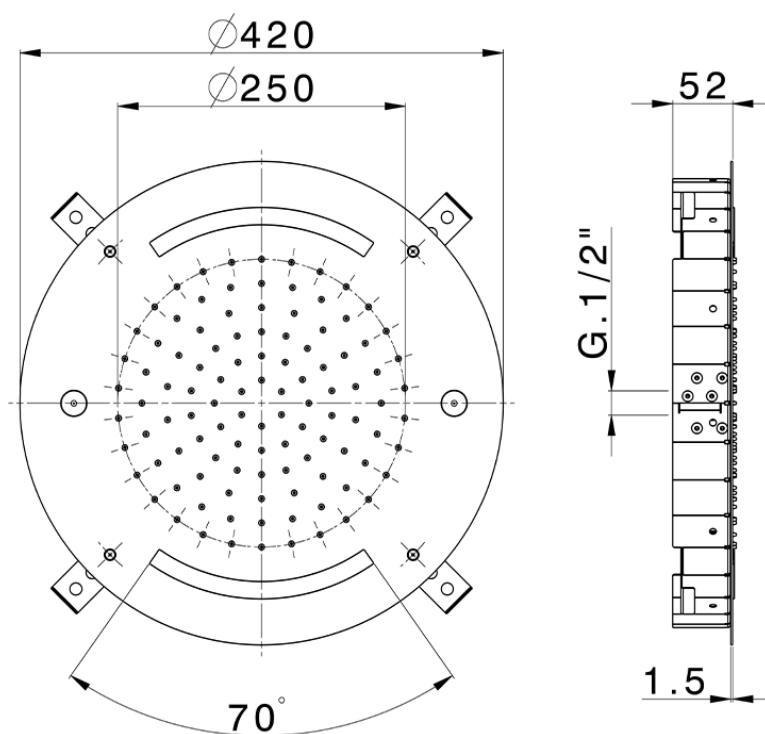

Ø 420 mm Chromotherapy Ceiling showerhead WELLNESS_ZS0C0020

ZS0C0020

<https://en.cisal.it/o-420-mm-chromotherapy-ceiling-showerhead-wellness-zs0c0020>

2026-05-17