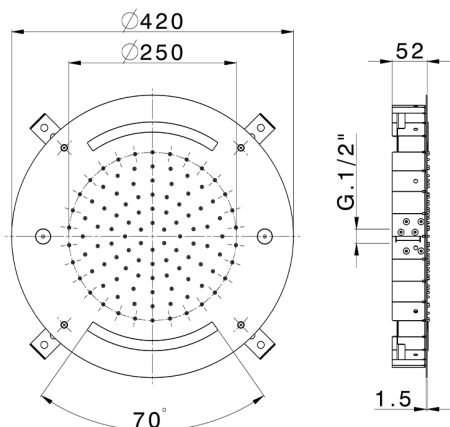

Ø 420 mm Chromotherapy Ceiling showerhead WELLNESS_ZS0C0020

MODEL **ZS0C0020**

Ø 420 mm Chromotherapy Ceiling showerhead, rain, spraying and chromotherapy functions, with remote control included, Stainless Steel AISI 304

AVAILABLE FINISHINGS

- **D1** D1 Brushed Inox
- **40** 40 Matt Black
- **4Q** 4Q Matt White
- **5G** 5G Rose Gold
- **D2** D2 Polished Inox

CHARACTERISTICS

2026-04-26