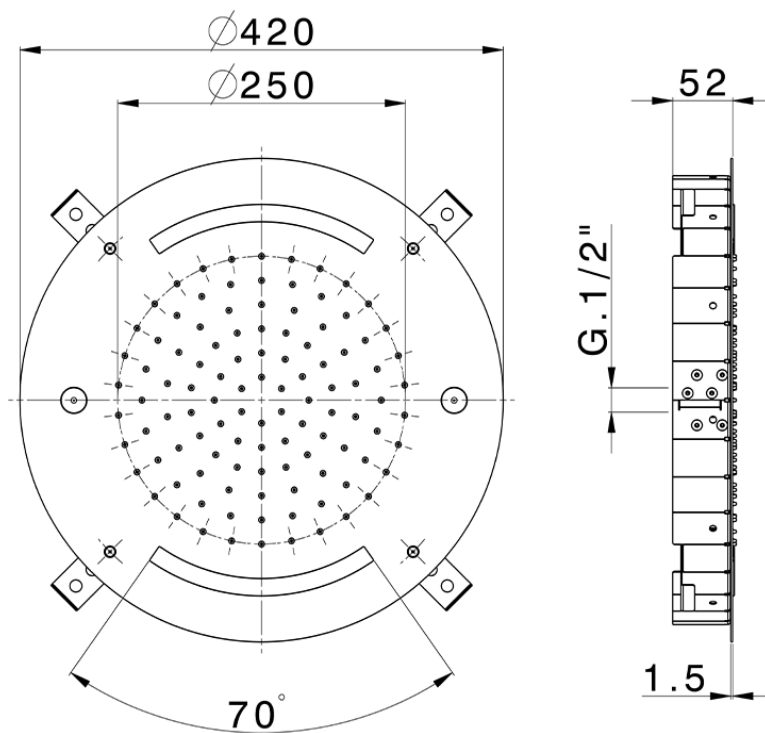

## Ø 420 mm Chromotherapy Ceiling showerhead WELLNESS\_ZS0C0020

ZS0C0020

<https://en.cisal.it/o-420-mm-chromotherapy-ceiling-showerhead-wellness-zs0c0020>

2026-04-06