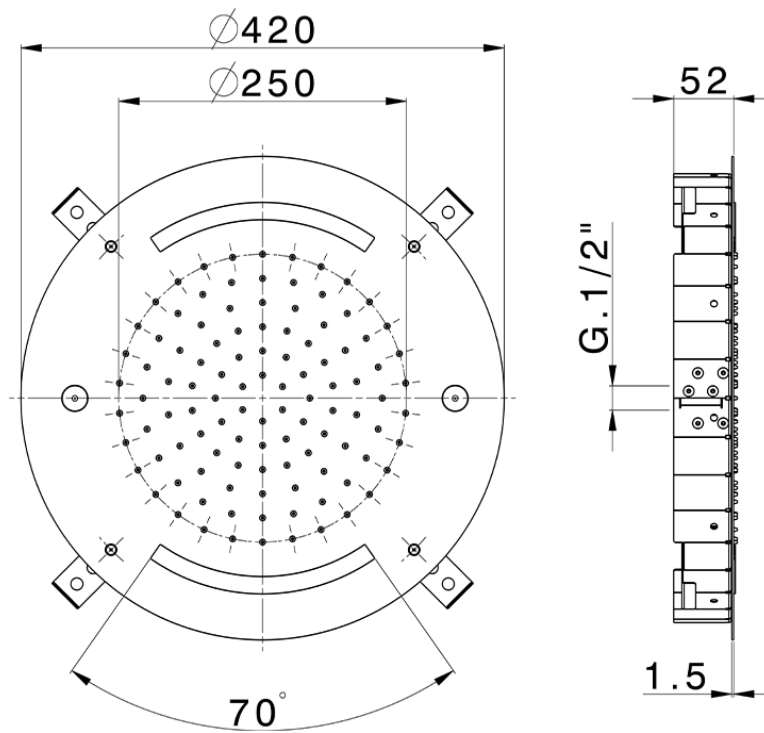

Ø 420 mm Chromotherapy Ceiling showerhead WELLNESS_ZS0C0020

ZS0C0020

<https://en.cisal.it/o-420-mm-chromotherapy-ceiling-showerhead-wellness-zs0c0020>

2026-05-17