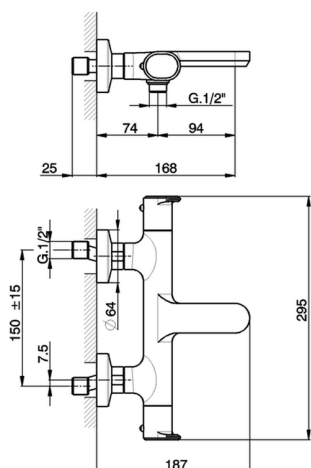

## Thermostatic bath mixer LINEAVIVA\_LVT21010

MODEL **LVT21010**

Thermostatic bath mixer, without shower set, 1/2" M flexible connection

### CHARACTERISTICS

Cartridge Spare Parts **ZZ96551000**

**TMX 25 Thermostatic Valve**