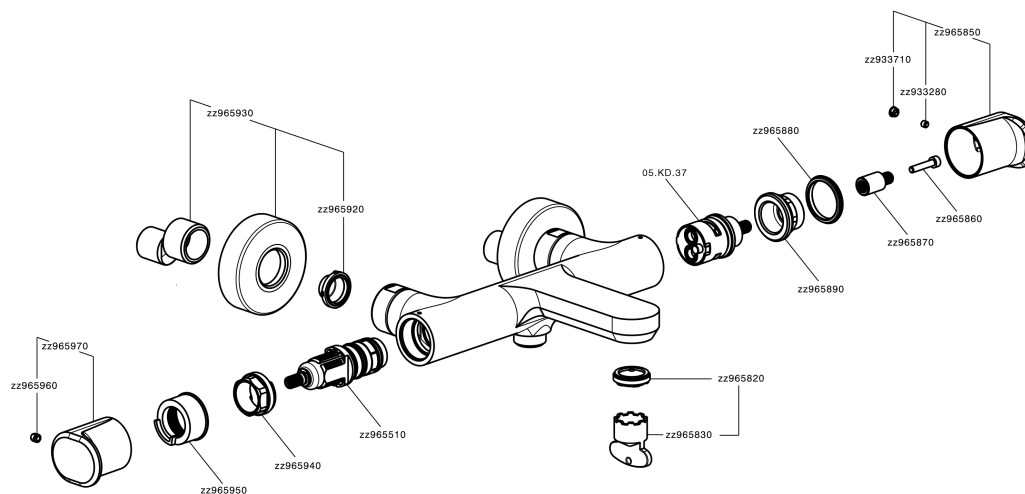

Thermostatic bath mixer LINEAVIVA_LVT21010

LVT21010

<https://en.cisal.it/thermostatic-bath-mixer-lineaviva-lvt21010>

2026-06-25