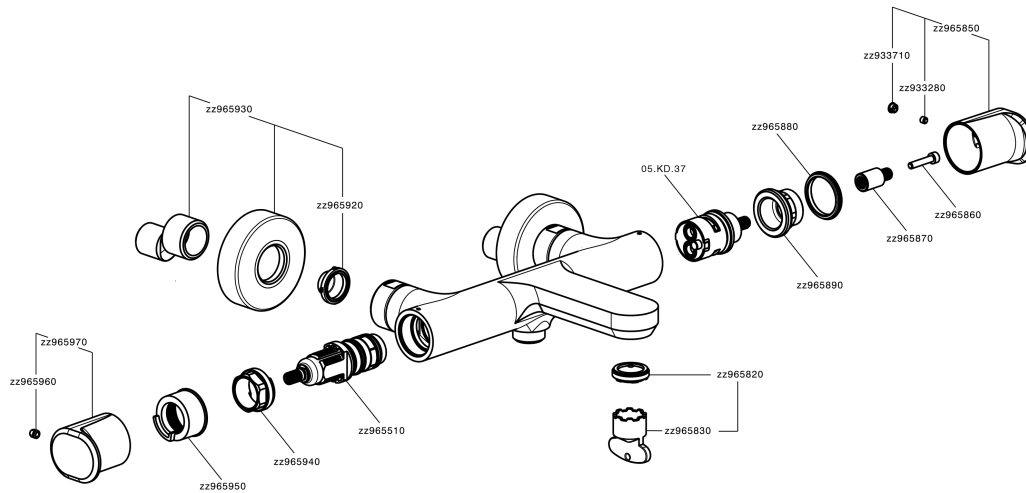

Thermostatic bath mixer LINEAVIVA_LVT21010

MODEL **LVT21010**

Thermostatic bath mixer, without shower set, 1/2" M flexible connection

AVAILABLE FINISHINGS

-  **21** 21 Chrome
-  **2B** 2B Polished Nickel
-  **2F** 2F Brushed Nickel
-  **40** 40 Matt Black
-  **4Q** 4Q Matt White

CHARACTERISTICS

Cartridge Spare Parts **ZZ96551000**

TMX 25 Thermostatic Valve

DeviaStop

The Cisal Devia Stop technology allows to adjust the water flow and to direct it to the selected output point (overhead soaker, hand shower, etc).

SafeTouch

The Cisal SafeTouch system maintains the mixer body cool to the touch during operation.

Thermostatic

The Cisal thermostatic is your personal water manager, helping you to handle, control and save water and energy.

Thermostatic bath mixer LINEAVIVA_LVT21010

LVT21010

<https://en.cisal.it/thermostatic-bath-mixer-lineaviva-lvt21010>

2026-04-30