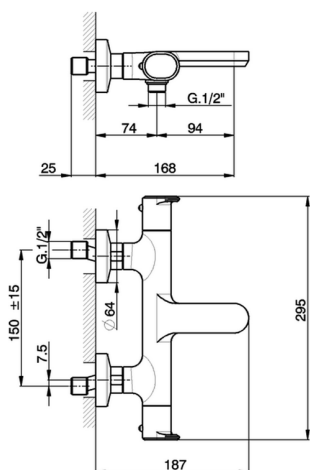

Thermostatic bath mixer LINEAVIVA_LVT21010

MODEL **LVT21010**

Thermostatic bath mixer, without shower set, 1/2" M flexible connection

AVAILABLE FINISHINGS

-  **21** 21 Chrome
-  **2B** 2B Polished Nickel
-  **2F** 2F Brushed Nickel
-  **40** 40 Matt Black
-  **4Q** 4Q Matt White

CHARACTERISTICS

Cartridge Spare Parts **ZZ96551000**

TMX 25 Thermostatic Valve

DeviaStop

The Cisal Devia Stop technology allows to adjust the water flow and to direct it to the selected output point (overhead soaker, hand shower, etc).