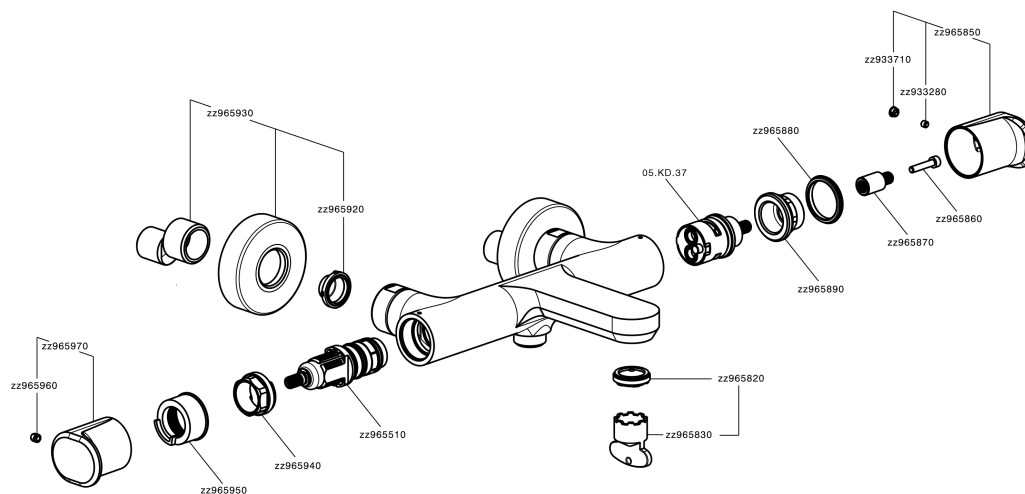

Thermostatic bath mixer LINEAVIVA_LVT21010

MODEL **LVT21010**

Thermostatic bath mixer, without shower set, 1/2" M flexible connection

AVAILABLE FINISHINGS

-  **21** 21 Chrome
-  **2B** 2B Polished Nickel
-  **2F** 2F Brushed Nickel
-  **40** 40 Matt Black
-  **4Q** 4Q Matt White

CHARACTERISTICS

Cartridge Spare Parts **ZZ96551000**

TMX 25 Thermostatic Valve

DeviaStop

The Cisal Devia Stop technology allows to adjust the water flow and to direct it to the selected output point (overhead soaker, hand shower, etc).

SafeTouch

The Cisal SafeTouch system maintains the mixer body cool to the touch during operation.

Thermostatic

The Cisal thermostatic is your personal water manager, helping you to handle, control and save water and energy.

Thermostatic bath mixer LINEAVIVA_LVT21010

LVT21010

<https://en.cisal.it/thermostatic-bath-mixer-lineaviva-lvt21010>

2026-04-05