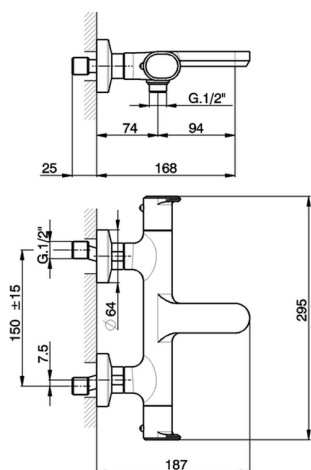

## Thermostatic bath mixer LINEAVIVA\_LVT21010

MODEL **LVT21010**

Thermostatic bath mixer, without shower set, 1/2" M flexible connection

### CHARACTERISTICS

Cartridge Spare Parts **ZZ96551000**

**TMX 25 Thermostatic Valve**