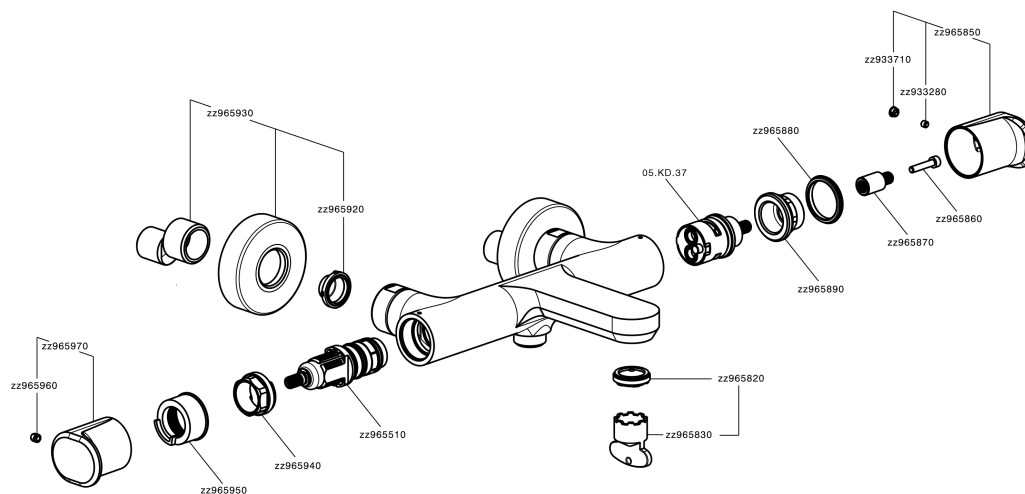

Thermostatic bath mixer LINEAVIVA_LVT21010

MODEL **LVT21010**

Thermostatic bath mixer, without shower set, 1/2" M flexible connection

AVAILABLE FINISHINGS

-  **21** 21 Chrome
-  **2B** 2B Polished Nickel
-  **2F** 2F Brushed Nickel
-  **40** 40 Matt Black
-  **4Q** 4Q Matt White

CHARACTERISTICS

Cartridge Spare Parts **ZZ96551000**

TMX 25 Thermostatic Valve

DeviaStop

The Cisal Devia Stop technology allows to adjust the water flow and to direct it to the selected output point (overhead soaker, hand shower, etc).

SafeTouch

The Cisal SafeTouch system maintains the mixer body cool to the touch during operation.

Thermostatic

The Cisal thermostatic is your personal water manager, helping you to handle, control and save water and energy.

Thermostatic bath mixer LINEAVIVA_LVT21010

LVT21010

<https://en.cisal.it/thermostatic-bath-mixer-lineaviva-lvt21010>

2026-04-07