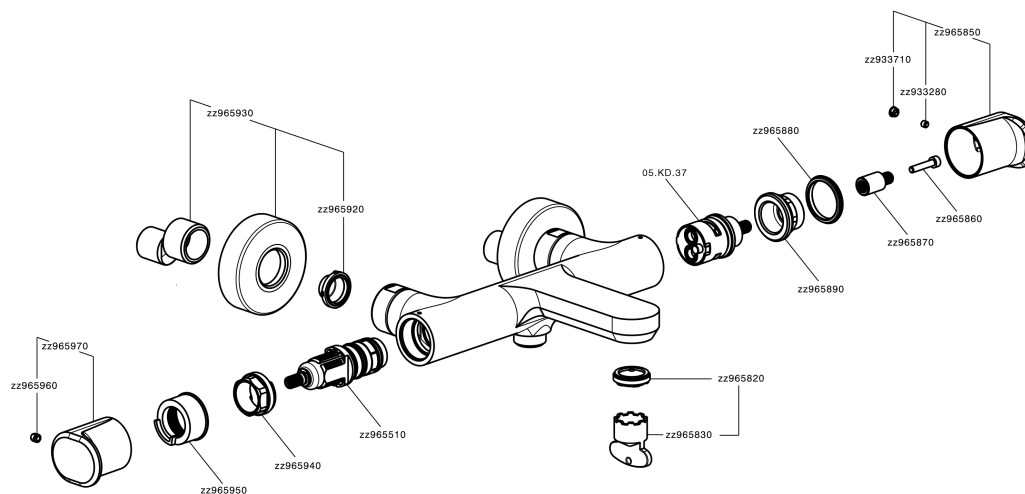

Thermostatic bath mixer LINEAVIVA_LVT21010

MODEL **LVT21010**

Thermostatic bath mixer, without shower set, 1/2" M flexible connection

AVAILABLE FINISHINGS

-  **21** 21 Chrome
-  **2B** 2B Polished Nickel
-  **2F** 2F Brushed Nickel
-  **40** 40 Matt Black
-  **4Q** 4Q Matt White

CHARACTERISTICS

Cartridge Spare Parts **ZZ96551000**

TMX 25 Thermostatic Valve

DeviaStop

The Cisal Devia Stop technology allows to adjust the water flow and to direct it to the selected output point (overhead soaker, hand shower, etc).

SafeTouch

The Cisal SafeTouch system maintains the mixer body cool to the touch during operation.

Thermostatic

The Cisal thermostatic is your personal water manager, helping you to handle, control and save water and energy.

Thermostatic bath mixer LINEAVIVA_LVT21010

LVT21010

<https://en.cisal.it/thermostatic-bath-mixer-lineaviva-lvt21010>

2026-06-05