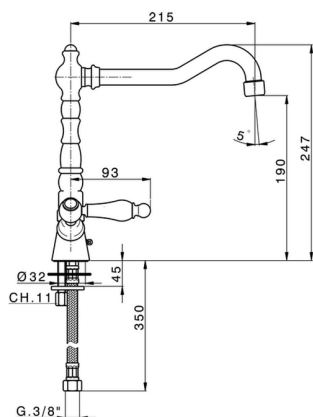

Sink mixer KITCHEN_TS000530

MODEL **TS000530**

Sink mixer, swivel spout, G.3/8" stainless steel flexible hoses

AVAILABLE FINISHINGS

- 
21 21 Chrome
- 
26 26 Old Copper
- 
27 27 Old Bronze

CHARACTERISTICS

2024-12-22