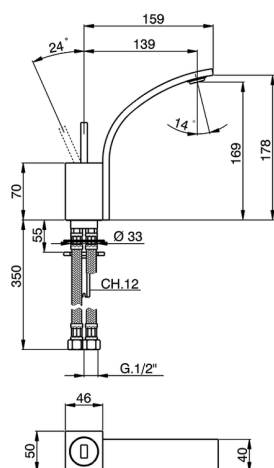

Single lever washbasin mixer WAVE_WA000542

MODEL **WA000542**

Single lever washbasin mixer, without automatic pop-up waste, G.3/8" stainless steel flexible hoses

AVAILABLE FINISHINGS

-  **21** 21 Chrome
-  **2F** 2F Brushed Nickel
-  **2Q** 2Q Black Titanium

CHARACTERISTICS

Cartridge Spare Parts **ZZ93197000**

38mm Joystick single-lever cartridge

2024-12-22